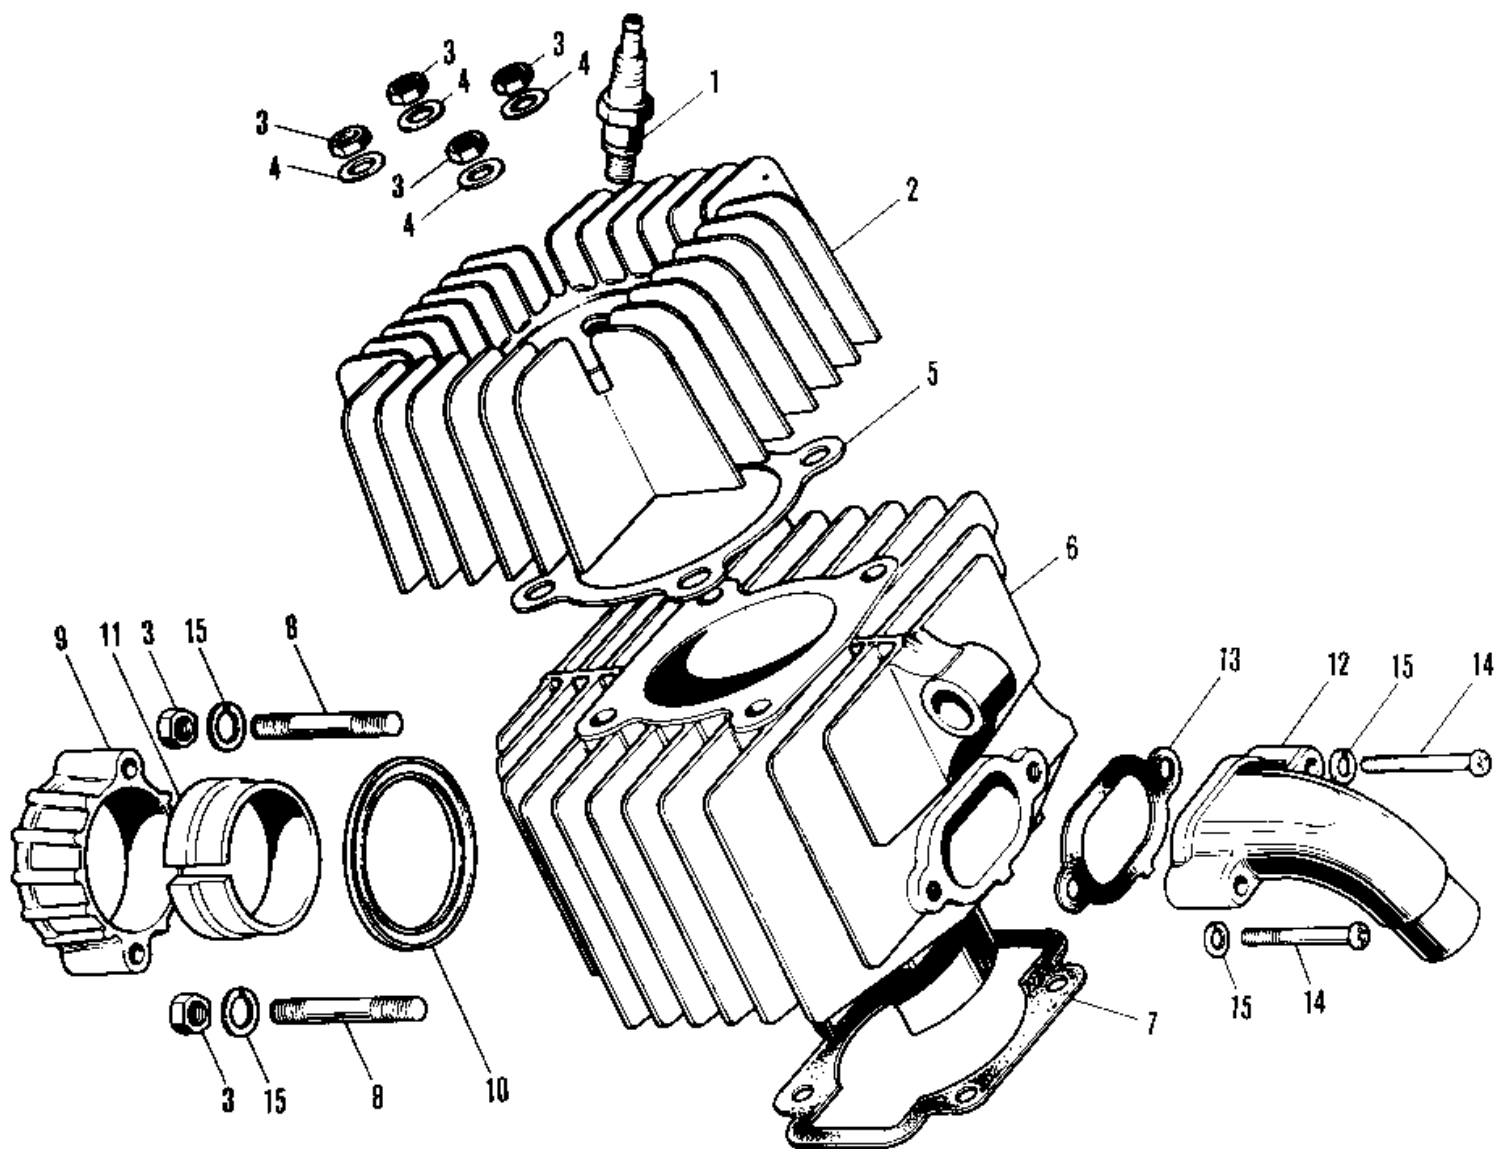

1972 PARTS DIAGRAM

CYLINDER HEAD/CYLINDER ('76-'80)

1972 PARTS LIST

CYLINDER HEAD/CYLINDER ('76-'80)

ITEM NAME	PART NUMBER	QUANTITY
SPARK PLUG B7HS (Ref # 1)	B7HS	1
CYLINDER HEAD (Ref # 2)	11001-014	1
NUT 6MM (Ref # 3)	311B0600	1
WASHER PLAIN 6MM (Ref # 4)	411B0600	1
GASKET-CYLINDER HEAD (Ref # 5)	11004-014	1
CYLINDER (Ref # 6)	11005-078	1
GASKET-CYLINDER BASE (Ref # 7)	11009-008	1
STUD,6X30 (Ref # 8)	172G0630	1
HOLDER,EX PIPE,BLACK (Ref # 9)	18069-035-21	1
GASKET,EXHAUST PIPE H (Ref # 10)	11009-1866	1
INSERT-EXHAUST HOLDER (Ref # 11)	18070-005	1
INLET PIPE (Ref # 12)	11015-023	1
GASKET-INLET PIPE (Ref # 13)	11017-003	1
SCREW PAN HEAD 6X25 (Ref # 14)	220B0625	1
WASHER SPRING 6MM (Ref # 15)	461F0600	1