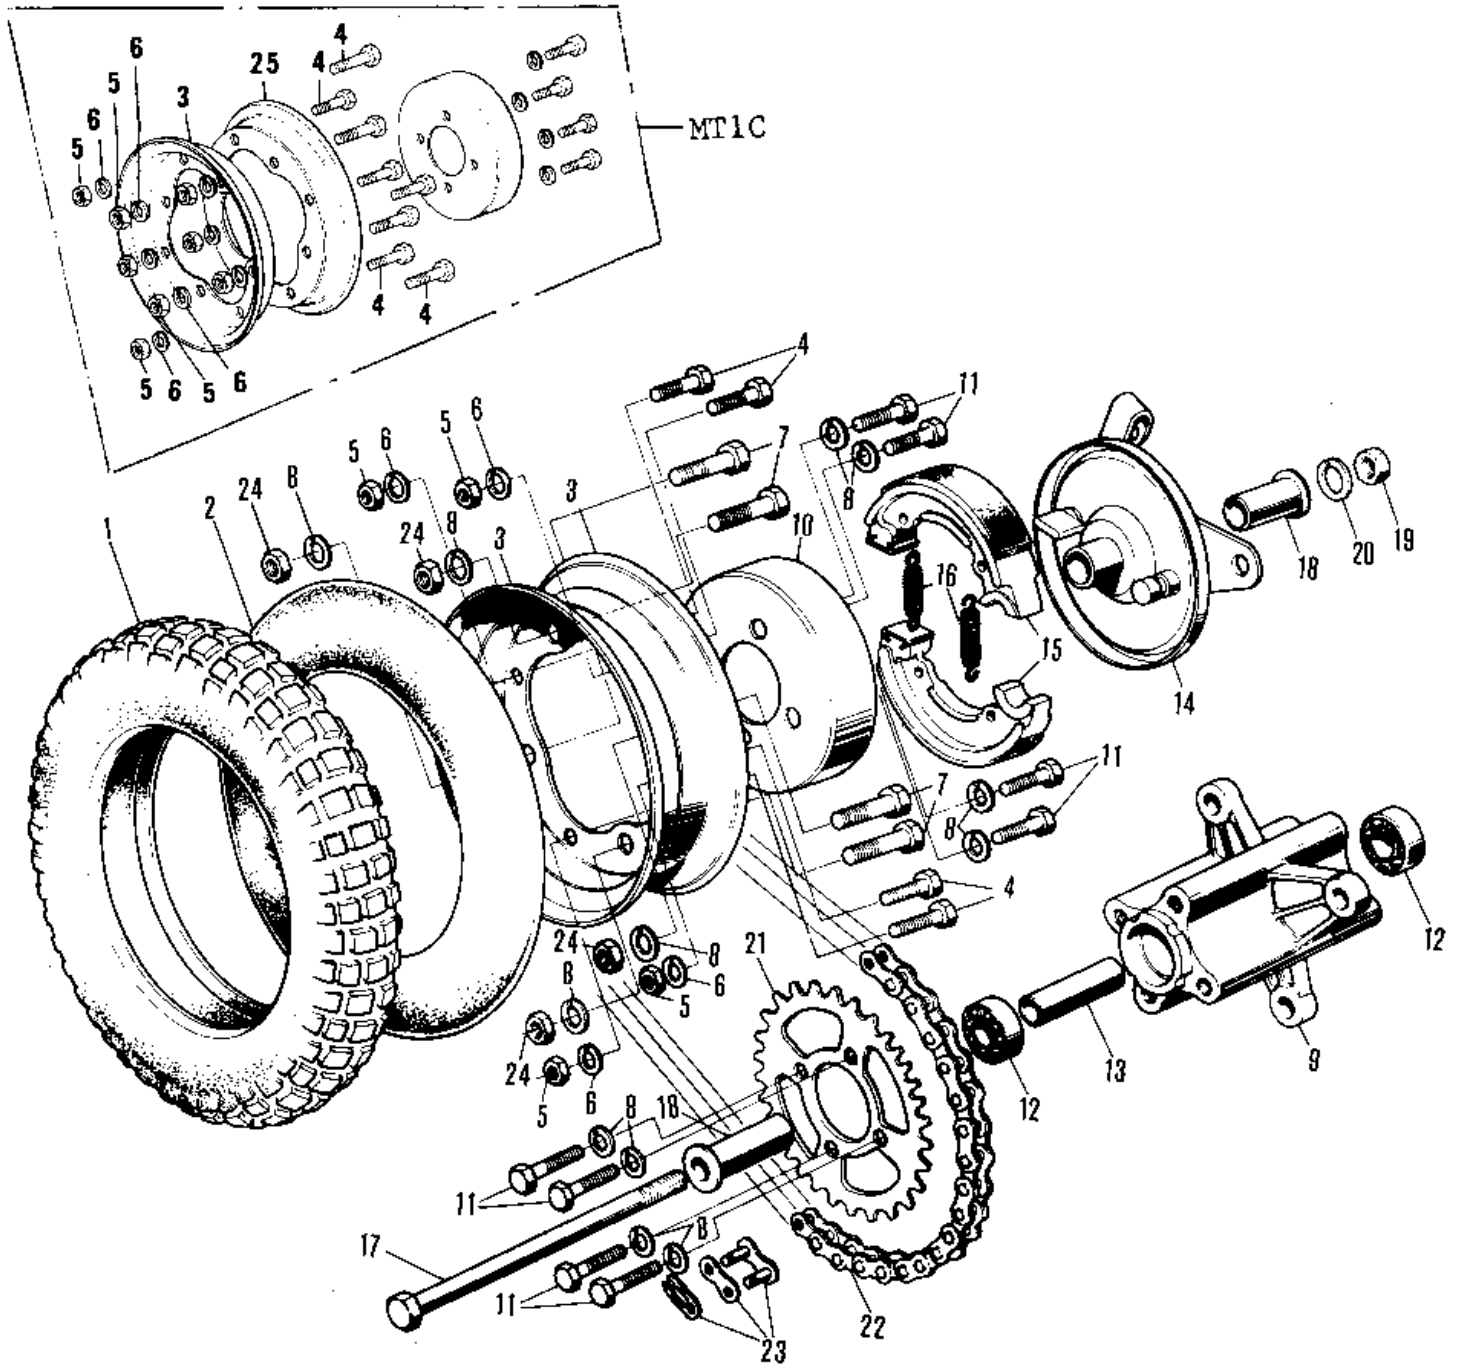

## 1972 PARTS DIAGRAM

REAR WHEEL/TIRE/HUB/BRAKE/CHAIN ('71-'75)

## 1972 PARTS LIST

REAR WHEEL/TIRE/HUB/BRAKE/CHAIN ('71-'75)

ITEM NAME	PART NUMBER	QUANTITY
UNAVAILABLE IN PRICE BOOK (Ref # 1)	41021-015	1
TUBE 350-8 (Ref # 2)	41022-037	1
RIM 2.50-8 (Ref # 3)	41025-047	1
RIM,2.50-8 (Ref # 3)	41025-081	1
BOLT SMALL (Ref # 4)	114G0812	1
BOLT,HEX HEAD,10X16 (Ref # 4)	113G1016	1
NUT,8MM (Ref # 5)	311B0800	1
NUT,10MM (Ref # 5)	314B1000	2
WASHER SPRING 8MM (Ref # 6)	461F0800	1
WASHER SPRING 10MM (Ref # 6)	461F1000	2
BOLT,HEX HEAD,10X25 (Ref # 7)	113G1025	1
DRUM ASSY-REAR BRAKE (Ref # 8 13)	42005-025	1
DRUM-BRAKE (Ref # 10)	41054-003	1
BOLT-HEX HEAD,10X28 (Ref # 11)	92001-017	1
BEARING-BALL #6201Z (Ref # 12)	601B6201Z	1
SPACER-BEARING (Ref # 13)	42010-020	1
PANEL-ASY,RR BRK (Ref # 14 16)	42006-056	2
SHOE,BRAKE (Ref # 15,16)	41048-1010	1
SPRING-BRAKE SHOE (Ref # 16)	41049-009	1
AXLE-REAR (Ref # 17)	42031-028	1
COLLAR-REAR AXLE (Ref # 18)	42032-029	1
NUT-HEX-FINE (Ref # 19)	314B1200	1
WASHER SPRING 12MM (Ref # 20)	461F1200	1
REAR SPROCKET 33T (Ref # 21)	42041-086	1
DR CHAIN 420X88 (Ref # 22)	92057-1006	1
CHAIN JOINT 420 (Ref # 23)	92058-003	1
RIM,2.50-8 (Ref # 25)	41025-082	1