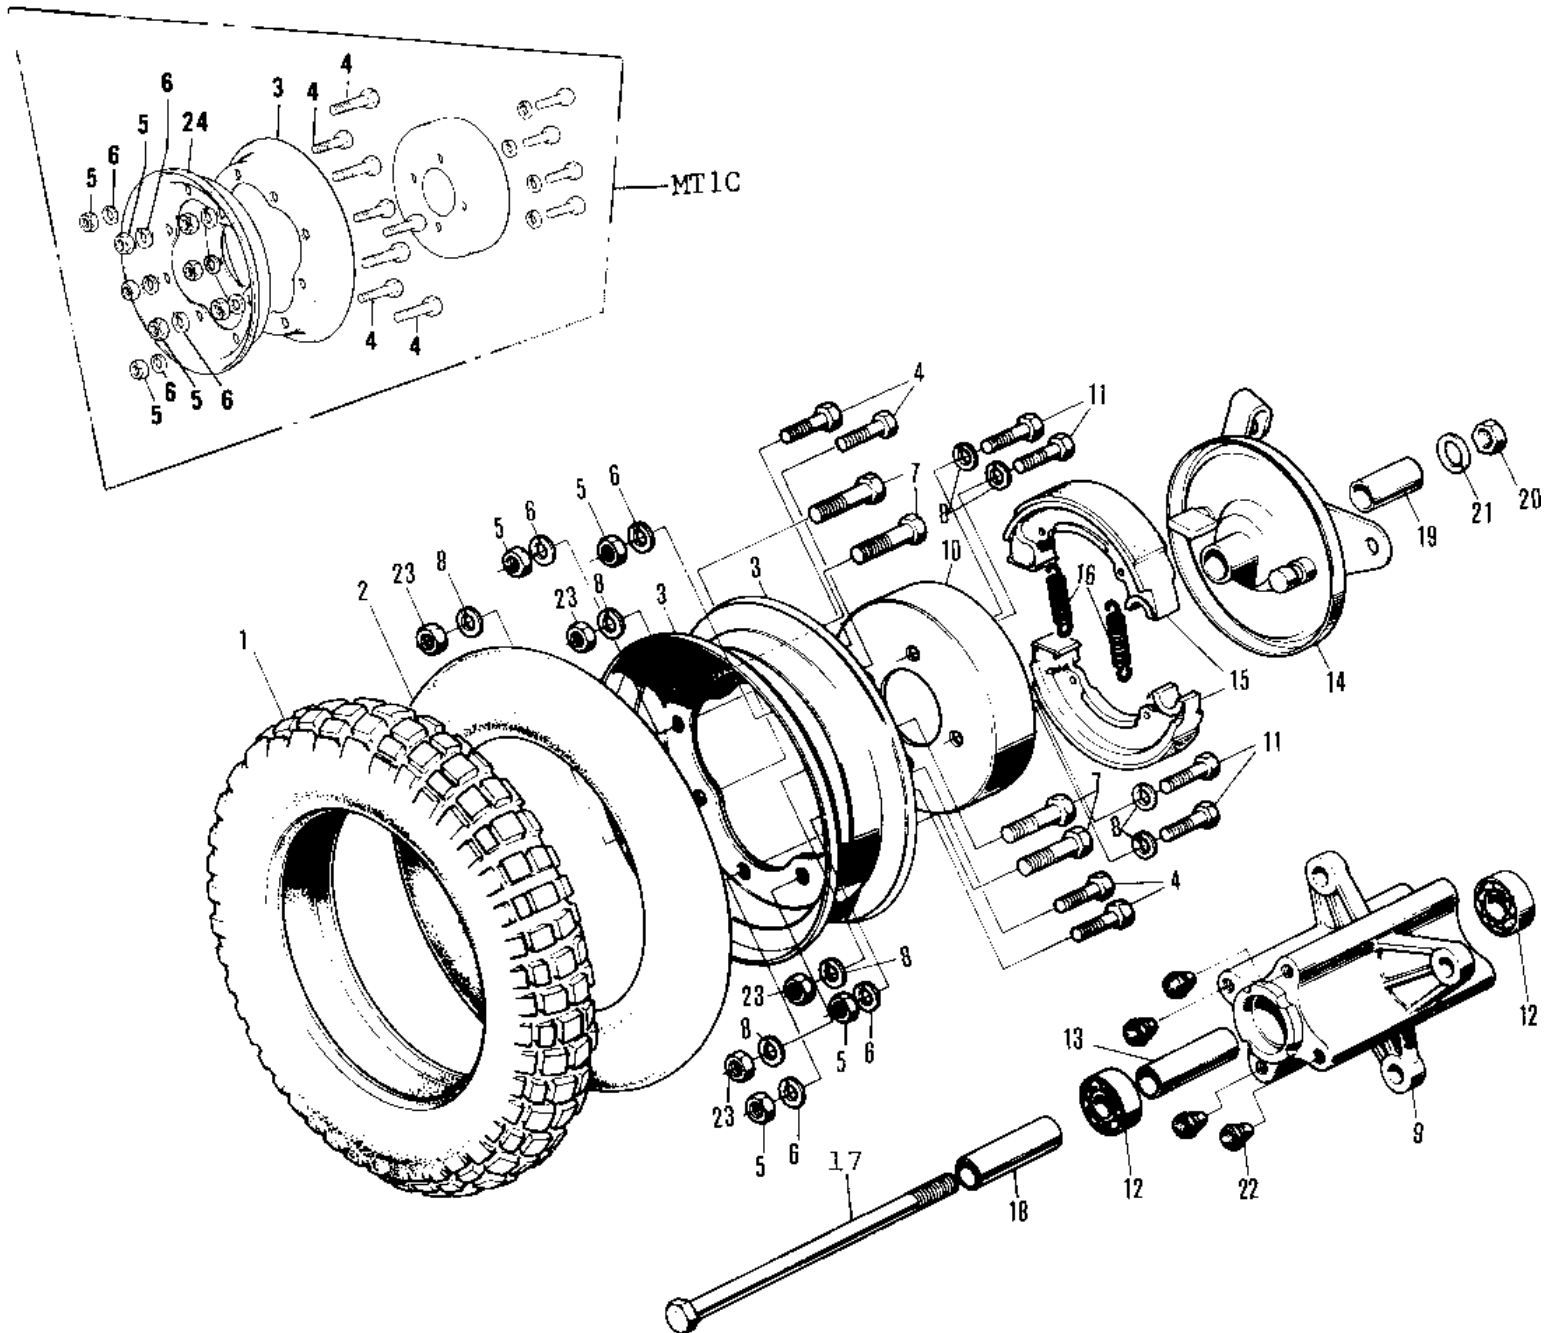

1972 PARTS DIAGRAM

FRONT WHEEL/TIRE/HUB/BRAKE ('71-'75)

1972 PARTS LIST

FRONT WHEEL/TIRE/HUB/BRAKE ('71-'75)

ITEM NAME	PART NUMBER	QUANTITY
UNAVAILABLE IN PRICE BOOK (Ref # 1)	41021-015	1
TUBE 350-8 (Ref # 2)	41022-037	1
RIM 2.50-8 (Ref # 3)	41025-047	1
RIM,2.50-8 (Ref # 3)	41025-081	1
BOLT SMALL (Ref # 4)	114G0812	1
BOLT,HEX HEAD,10X16 (Ref # 4)	113G1016	1
NUT,8MM (Ref # 5)	311B0800	1
NUT,10MM (Ref # 5)	314B1000	2
WASHER SPRING 8MM (Ref # 6)	461F0800	1
WASHER SPRING 10MM (Ref # 6)	461F1000	2
BOLT,HEX HEAD,10X25 (Ref # 7)	113G1025	1
DRUM ASSY-REAR BRAKE (Ref # 8 13)	42005-025	1
DRUM-BRAKE (Ref # 10)	41054-003	1
BOLT-HEX HEAD,10X28 (Ref # 11)	92001-017	1
BEARING-BALL #6201Z (Ref # 12)	601B6201Z	1
SPACER-BEARING (Ref # 13)	42010-020	1
PANEL ASSY-FRNT BRAKE (Ref # 14 16)	41035-031	1
SHOE,BRAKE (Ref # 15,16)	41048-1010	1
SPRING-BRAKE SHOE (Ref # 16)	41049-009	1
AXLE-FRONT (Ref # 17)	41068-033	1
COLLAR-FRONT AXLE,R.H (Ref # 18)	41069-013	1
COLLAR-FRONT AXLE,L.H (Ref # 19)	41069-014	1
NUT-HEX-FINE (Ref # 20)	314B1200	1
WASHER SPRING 12MM (Ref # 21)	461F1200	1
PLUG RUBBER (Ref # 22)	92074-005	1
RIM,2.50-8 (Ref # 24)	41025-082	1