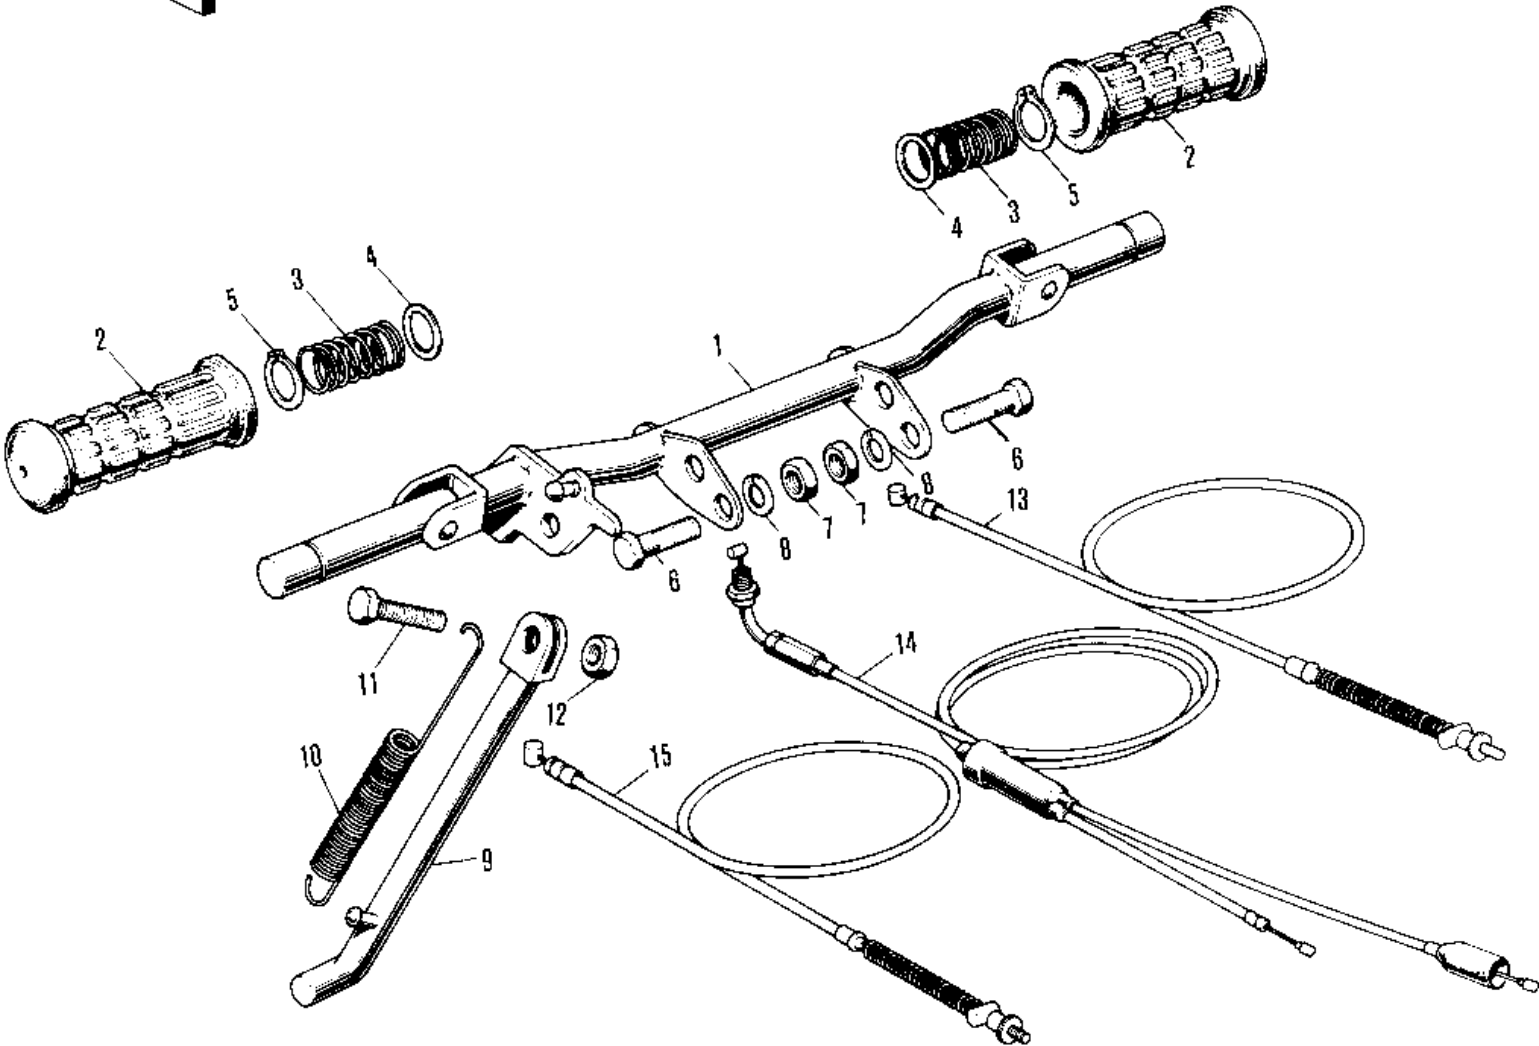

1972 PARTS DIAGRAM

FOOTRESTS/STAND/CABLES ('71-'75)

1972 PARTS LIST

FOOTRESTS/STAND/CABLES ('71-'75)

ITEM NAME	PART NUMBER	QUANTITY
BAR-FOOTREST (Ref # 1)	34002-029	1
RUBBER FOOTREST (Ref # 2)	92076-006	1
SPRING FOOTREST PEG (Ref # 3)	34006-002	1
WASHER FOLDING PEG (Ref # 4)	92022-049	1
CIRCLIP 16MM (Ref # 5)	480J1600	1
BOLT,HEX HEAD,10X18 (Ref # 6)	113G1018	1
NUT,10MM (Ref # 7)	314B1000	2
WASHER SPRING 10MM (Ref # 8)	461F1000	1
STAND-SIDE (Ref # 9)	34024-050	2
SPRING MAIN STAND (Ref # 10)	34023-005	1
BOLT,10X28 (Ref # 11)	113G1028	1
BOLT,HEX HEAD,10X25 (Ref # 11)	113G1025	1
NUT 10MM (Ref # 12)	315B1000	1
CABLE-FRONT BRAKE (Ref # 13)	54005-058	1
CABLE,THROTTLE (Ref # 14)	54012-129	1
CABLE-REAR BRAKE (Ref # 15)	54022-020	1