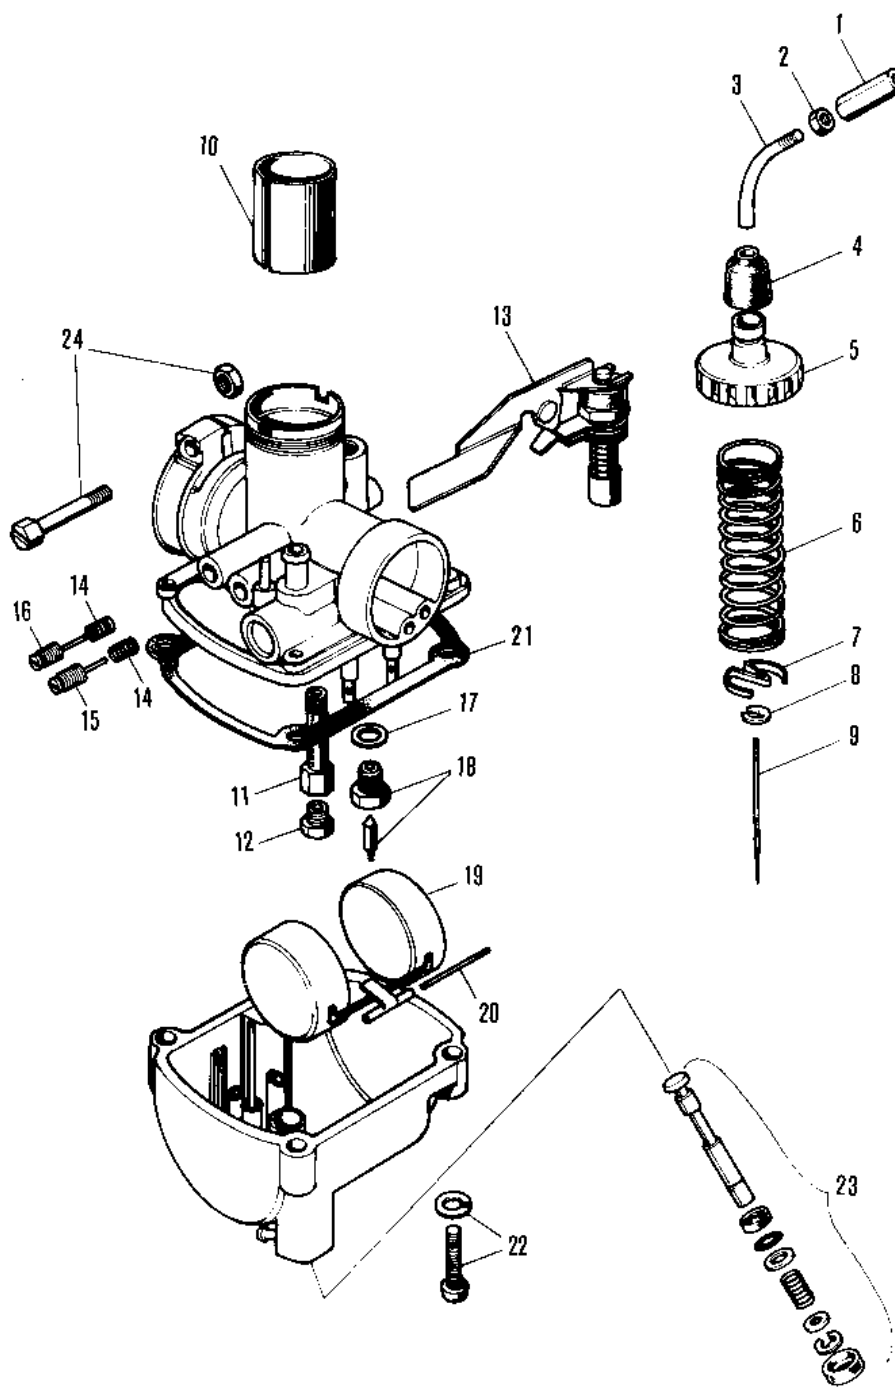

1972 PARTS DIAGRAM

CARBURETOR ('71-'75)

1972 PARTS LIST

CARBURETOR ('71-'75)

ITEM NAME	PART NUMBER	QUANTITY
CARBURETOR ASSY (Ref # 1 25)	16001-129	1
CABLE ADJUSTER (Ref # 1)	16002-004	1
NUT CABLE ADJUST LOCK (Ref # 2)	16003-004	1
*** N.L.A. *** (Canada) (Ref # 3)	16077-003	1
CAP-RUBBER (Ref # 4)	16037-001	1
TOP-MIXING CHAMBER (Ref # 5)	16005-001	1
SPRING-THROTTLE VALVE (Ref # 6)	16006-001	1
SPRING SEAT THRTL VLV (Ref # 7)	16007-001	1
CIRCLIP (Ref # 8)	16008-010	1
JET NEEDLE 3G9 (Ref # 9)	16009-042	1
VALVE-THROTTLE CA2.0 (Ref # 10)	16025-038	1
NEEDLE JET E-0 (Ref # 11)	16017-051	1
MAIN JET NO 70M (Ref # 12)	92063-110	1
PLUNGER ASSY-STARTER (Ref # 13)	16016-009	1
SPRING-THR STOP SCREW (Ref # 14)	16022-007	1
SCREW STOP (Ref # 15)	16021-001	1
SCREW PILOT AIR ADJUST (Ref # 16)	16014-002	1
WASHER VALVE SEAT (Ref # 17)	16029-002	1
FLOAT VALVE ASSY (Ref # 18)	16030-002	1
FLOAT (Ref # 19)	16031-014	1
FLOAT PIN (Ref # 20)	16032-003	1
GASKET (Ref # 21)	16019-011	1
SCREW-FLOAT CHAMBER (Ref # 22)	16033-012	1
EJECTOR ASSY-FUEL (Ref # 23)	16064-001	1
SCREW-CLAMP (Ref # 24)	16010-005	1