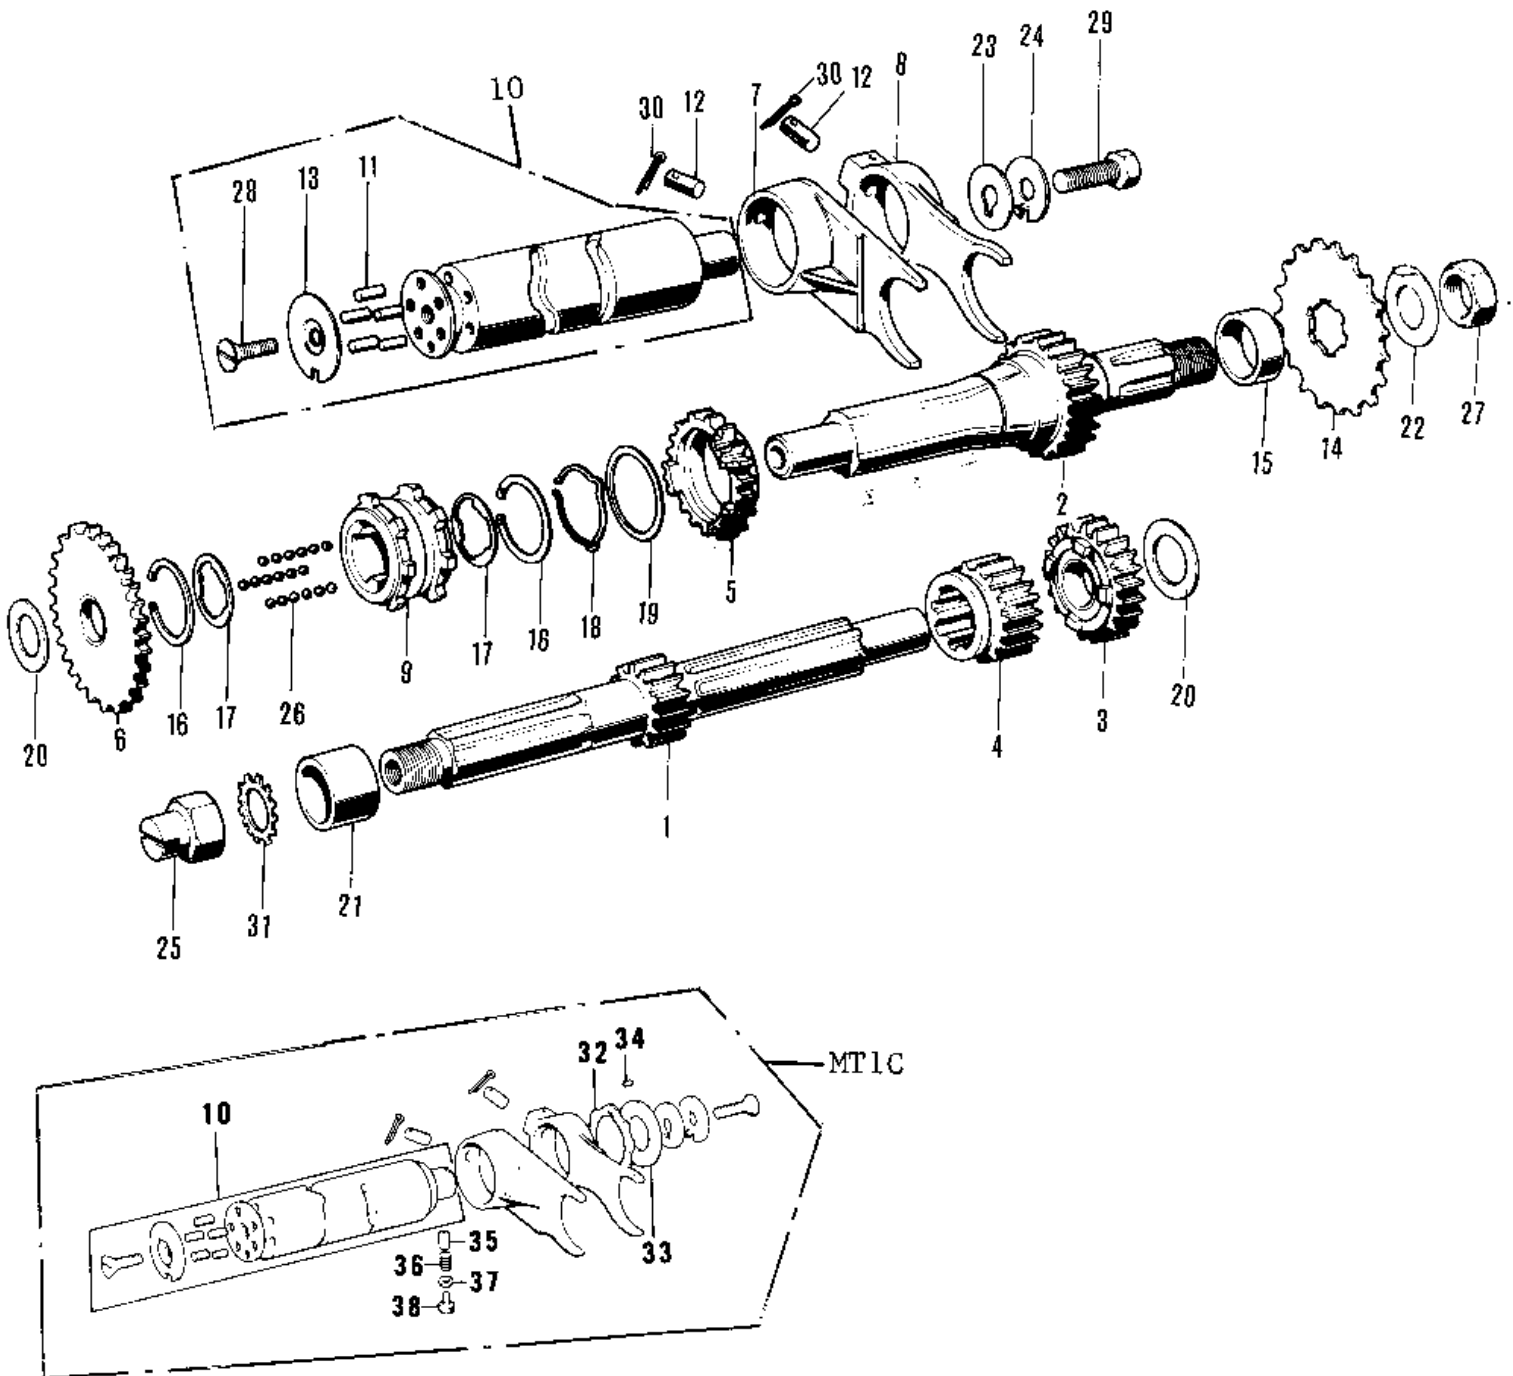

1972 PARTS DIAGRAM

TRANSMISSION/CHANGE DRUM ('71-'75)

1972 PARTS LIST

TRANSMISSION/CHANGE DRUM ('71-'75)

ITEM NAME	PART NUMBER	QUANTITY
SHAFT-DRIVE (Ref # 1)	13127-030	1
SHAFT-OUTPUT (Ref # 2)	13128-029	1
TOP GEAR-DRIVE (Ref # 3)	13136-034	1
2ND GEAR-DRIVE (Ref # 4)	13130-003	1
2ND GEAR-OUTPUT (Ref # 5)	13131-032	1
LOW GEAR-OUTPUT (Ref # 6)	13129-035	1
FORK-SELECTOR,LOW&2ND (Ref # 7)	13140-033	1
FORK-SELECTOR, TOP (Ref # 8)	13140-034	1
SHIFTER (Ref # 9)	13139-004	1
DRUM ASSY-GEAR CHANGE (Ref # 10)	13239-001	1
DRUM ASSY,GEAR CHANGE (Ref # 10)	13239-1014	1
PIN GEAR CHANGE DRUM (Ref # 11)	92043-004	1
PIN SELECT FORK GUIDE (Ref # 12)	92043-005	1
PLATE CHANGE DRUM PIN (Ref # 13)	13142-002	1
ENGINE SPROCKET (Ref # 14)	13144-002	1
COLLAR OIL SEAL (Ref # 15)	92027-001	1
CIRCLIP,26MM (Ref # 16)	92033-003	1
CIRCLIP (Ref # 17)	92033-004	1
CIRCLIP,25MM (Ref # 18)	92033-025	1
WASHER 22MM (Ref # 19)	92022-106	1
WASHER-PLAIN (Ref # 20)	92022-174	1
COLLAR-CLUTCH PINION (Ref # 21)	92027-002	1
WASHER-LOCK,12MM (Ref # 22)	92022-002	1
WASHER-PLAIN (Ref # 23)	92022-175	1
WASHER-LOCK (Ref # 24)	92024-028	1
NUT-OIL PUMP (Ref # 25)	92015-046	1
BALL STEEL 5/32' (Ref # 26)	600A0500	1
NUT-HEX-FINE (Ref # 27)	314B1200	1
SCREW CNTSNK HD 6X16 (Ref # 28)	212B0616	1

1972 PARTS LIST

TRANSMISSION/CHANGE DRUM ('71-'75)

ITEM NAME	PART NUMBER	QUANTITY
BOLT-HEX HEAD,8X18 (Ref # 29)	113B0818	1
PIN COTTER 3.0X20 (Ref # 30)	550D3020	1
WASHER LOCK 12MM (Ref # 31)	464H1200	1
DISC, GEAR DRUM CHANGE OPERATING (Ref # 32)	13145-004	1
WASHER,THRUST (Ref # 33)	92026-106	1
PIN-DOWEL,4X6 (Ref # 34)	610A0406	1
PIN-NEUTRAL POSITION (Ref # 35)	92043-076	1
SPRING (Ref # 36)	92081-112	1
GASKET (Ref # 37)	92065-090	1
BOLT,10MM (Ref # 38)	92001-131	1