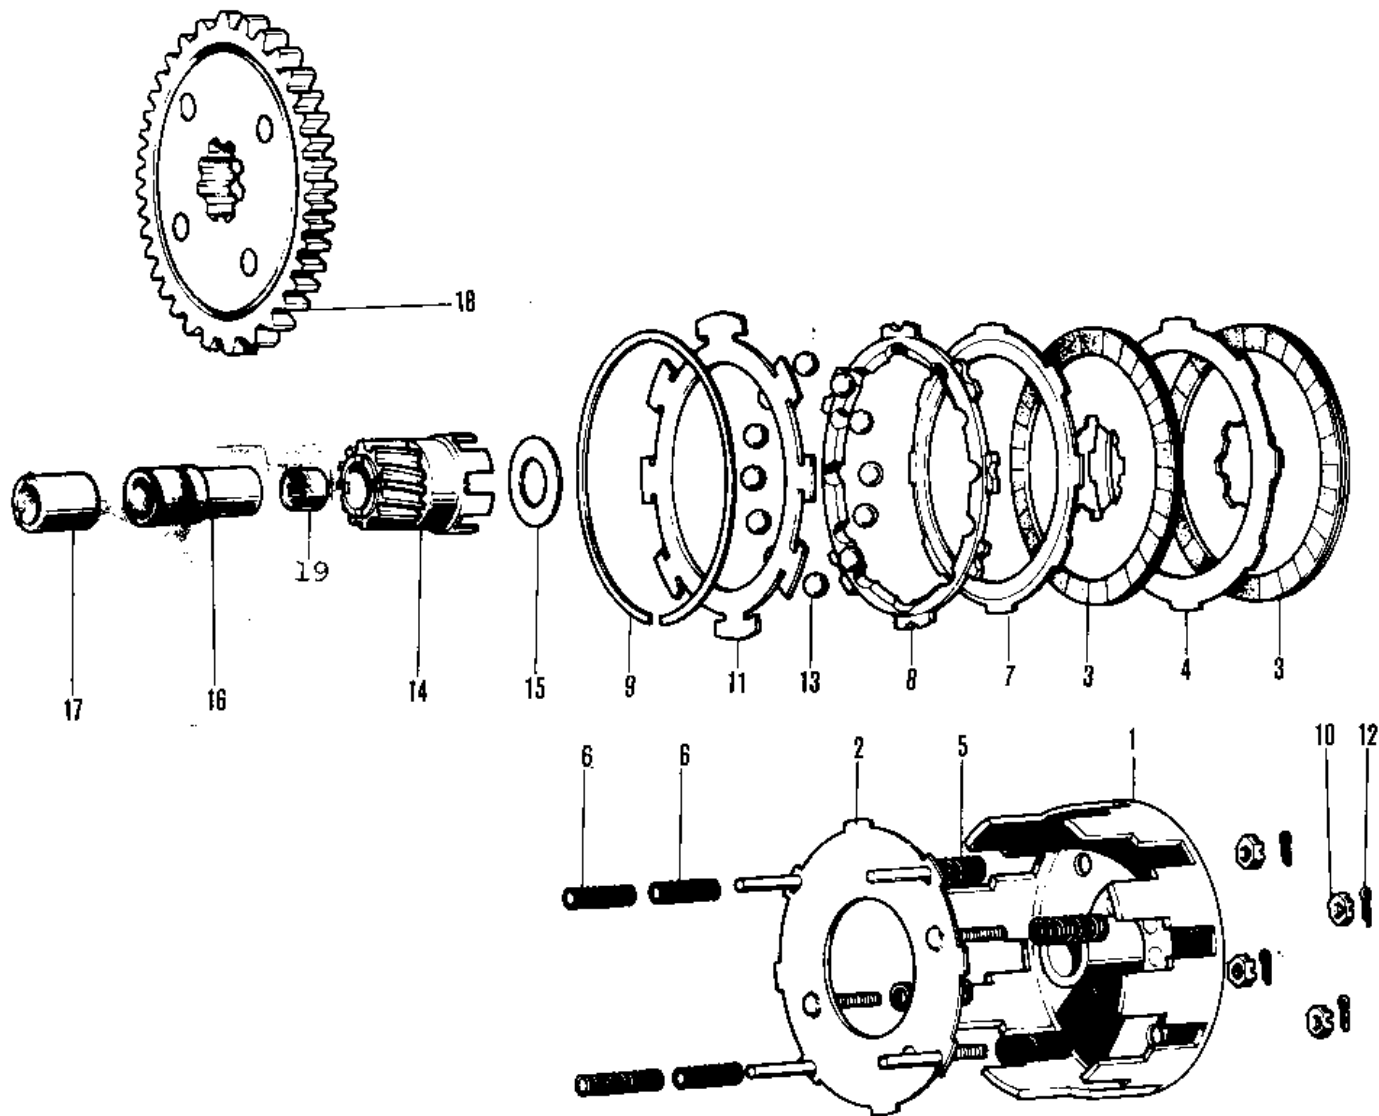

## 1972 PARTS DIAGRAM

CLUTCH ('71-'75)

## 1972 PARTS LIST

CLUTCH ('71-'75)

ITEM NAME	PART NUMBER	QUANTITY
CLUTCH-ASSY (Ref # 1 13)	13081-036	1
HOUSING-CLUTCH (Ref # 1)	13095-028	1
WHEEL-CLUTCH (Ref # 2)	13083-006	1
PLATE-CLUTCH FRICTION (Ref # 3)	13088-024	1
PLATE-CLUTCH STEEL (Ref # 4)	13179-003	1
SPRING-CLUTCH (Ref # 5)	92081-086	1
SPRING-RETURN (Ref # 6)	92081-087	1
PLATE-BALL HOLDER (Ref # 7)	13189-003	1
PLATE-BALL GUIDE (Ref # 8)	13190-003	1
CIRCLIP (Ref # 9)	13191-003	1
NUT,6MM (Ref # 10)	13195-003	1
PLATE-BALL HOLDER (Ref # 11)	13198-003	1
PIN COTTER 1.6X15 (Ref # 12)	550D1615	1
BALL STEEL 3/8' (Ref # 13)	600A1200	1
HUB-CLUTCH (Ref # 14,19)	13084-003	1
WASHER (Ref # 15)	92022-142	1
BUSH-CLUTCH (Ref # 16)	13215-005	1
COLLAR (Ref # 17)	92027-125	1
GEAR ASSY-CLUTCH (Ref # 18)	13216-004	1
BEARING,N RC121610 (Ref # 19)	92117-001	1