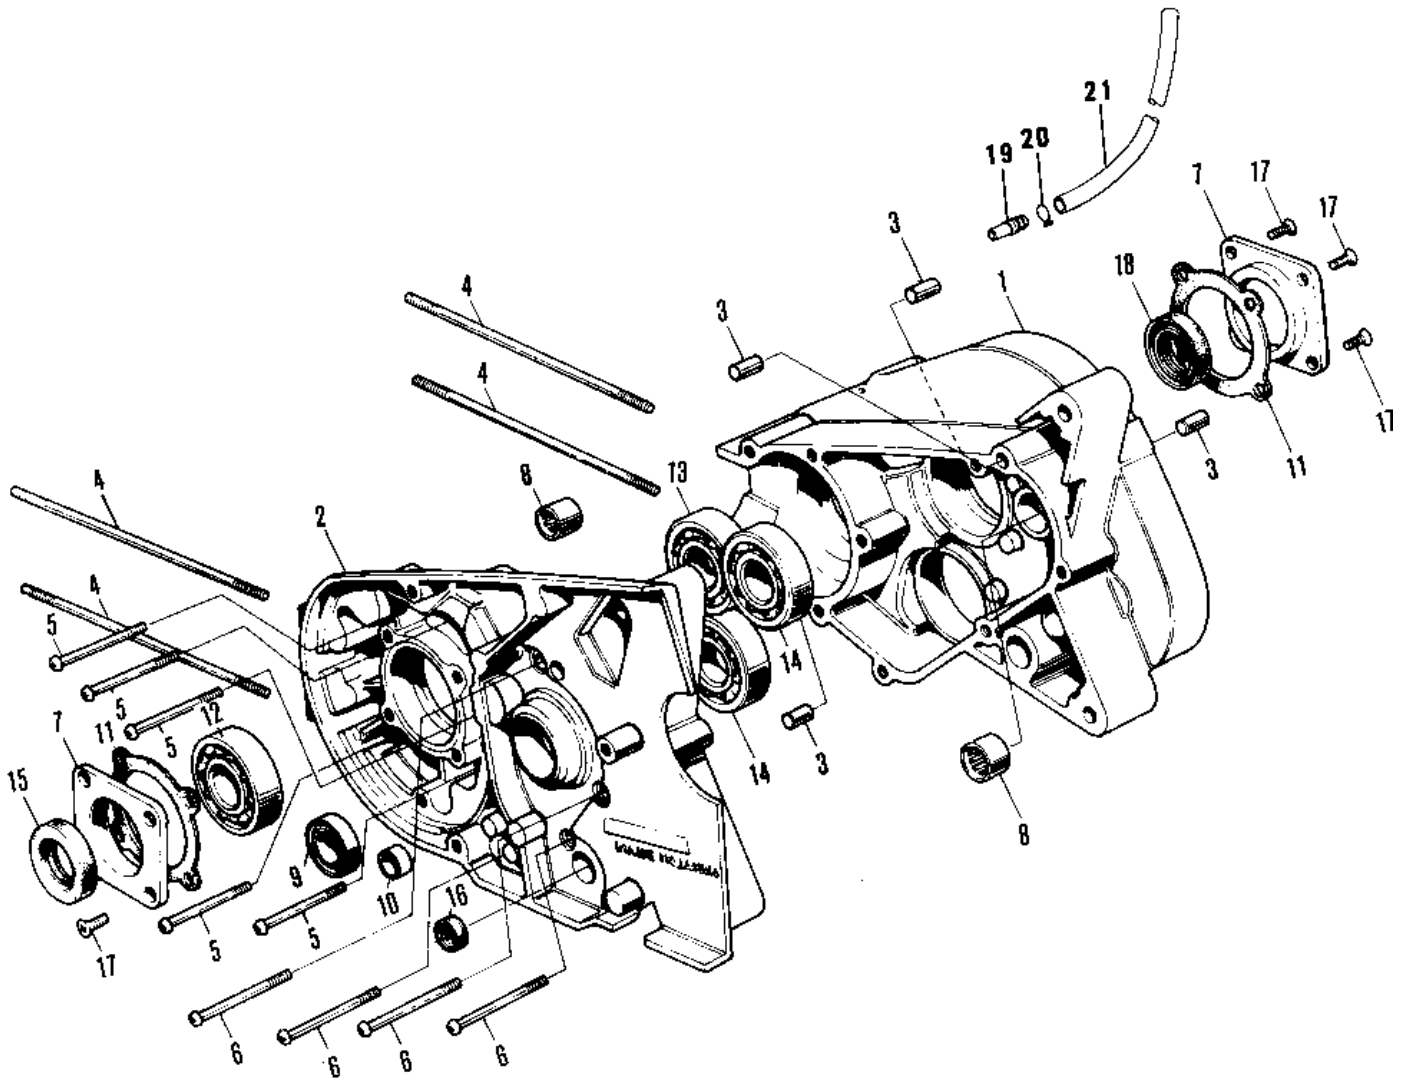

1972 PARTS DIAGRAM

CRANKCASE ('71-'75)

1972 PARTS LIST

CRANKCASE ('71-'75)

ITEM NAME	PART NUMBER	QUANTITY
CRANKCASE SET (Ref # 1 3)	14001-5008	1
CRANKCASE SET (Ref # 1 3)	14001-068	1
PIN DOWEL 8X16 (Ref # 3)	551A0816	1
STUD,6X120 (Ref # 4)	92004-033	1
SCREW PAN HEAD 6X35 (Ref # 5)	220B0635	1
SCREW PAN HEAD 6X60 (Ref # 6)	220B0660	1
RETAINER-OIL SEAL (Ref # 7)	14020-009	1
NEEDLE BEARING-SM END (Ref # 8)	92046-024	1
OIL SEAL,SC22325 (Ref # 9)	92049-1048	1
OIL SEAL VB14246 (Ref # 10)	92053-001	1
GASKET-OIL SEAL RETNR (Ref # 11)	14023-002	1
BEARING BALL #6204 (Ref # 12)	601B6204	1
BEARING BALL #6303 (Ref # 13)	601B6303	1
BEARING BALL #6203 (Ref # 14)	601B6203	1
OIL SEAL TB20358 (Ref # 15)	653B203508	1
OIL SEAL SB12205 (Ref # 16)	92049-004	1
SCREW CNTSNK HD 6X14 (Ref # 17)	221B0614	1
OIL SEAL TB24358 (Ref # 18)	653B243508	1
BREATHER (Ref # 19)	14069-006	1
CLAMP,BREATHER PIPE (Ref # 20)	92037-078	1
TUBE,VINYL,4X500 (Ref # 21)	700Q04500	1