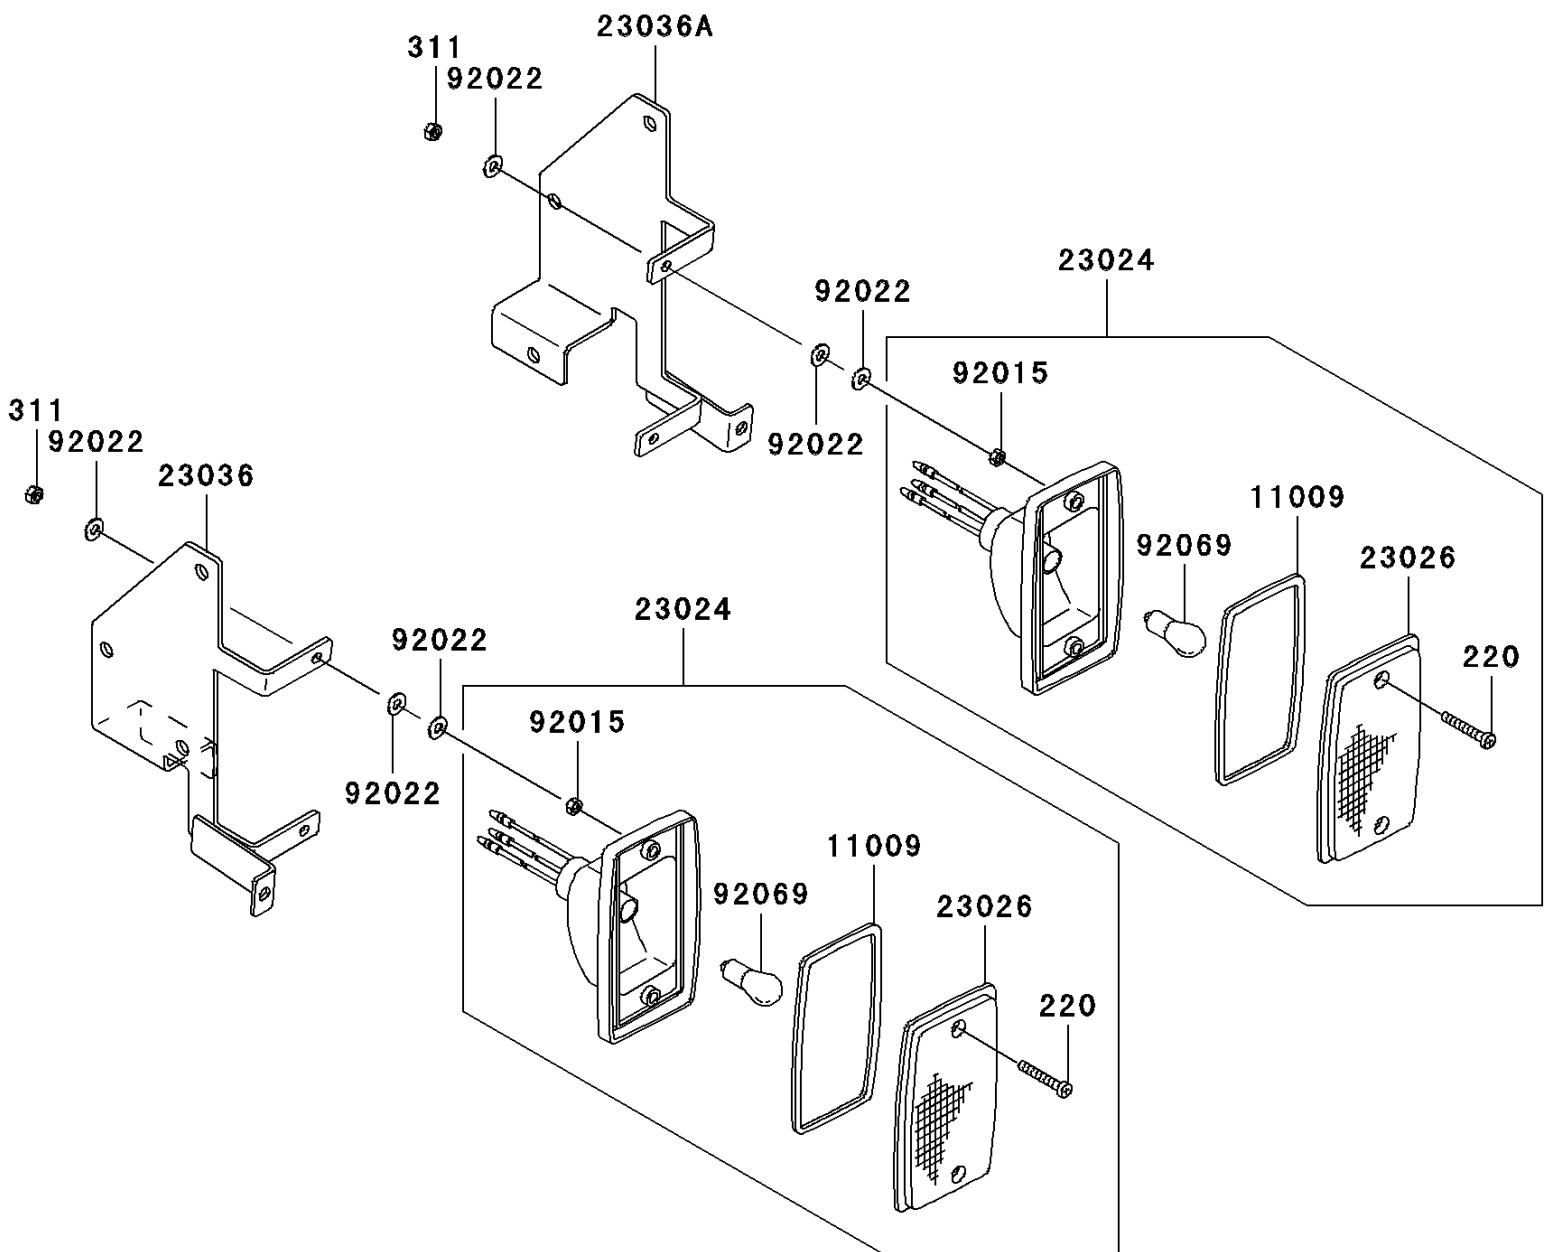

2008 Teryx® 750 4x4 NRA Outdoors™ PARTS DIAGRAM

Taillight(s)

F2720

2008 Teryx® 750 4x4 NRA Outdoors™ PARTS LIST

Taillight(s)

ITEM NAME	PART NUMBER	QUANTITY
SCREW-PAN-CROS,4X25 (Ref # 220)	220AA0425	1
NUT-HEX (Ref # 311)	311AA0400	1
GASKET,TAIL LAMP (Ref # 11009)	11009-4004	1
LAMP-ASSY-TAIL (Ref # 23024)	23024-1139	1
LENS,TAIL LAMP (Ref # 23026)	23026-1239	1
BRACKET-TAIL LAMP,LH (Ref # 23036)	23036-0010	1
BRACKET-TAIL LAMP,RH (Ref # 23036A)	23036-0011	1
NUT,4MM (Ref # 92015)	92015-1550	1
WASHER (Ref # 92022)	92022-563	1
BULB,12V 27/8W (Ref # 92069)	92069-059	1