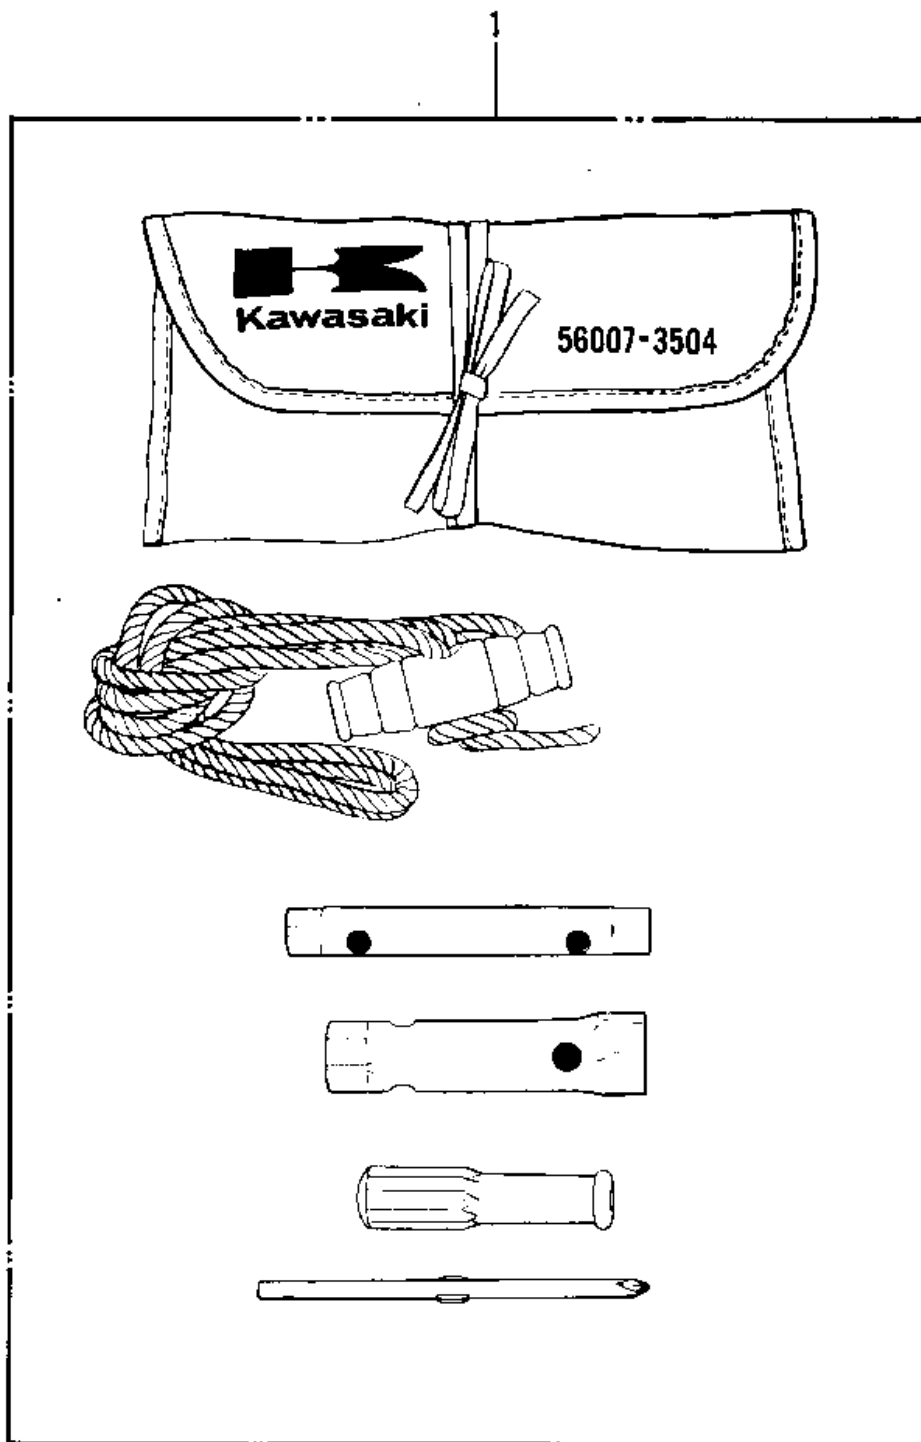

1982 Interceptor 550 PARTS DIAGRAM

OWNER TOOLS

1982 Interceptor 550 PARTS LIST

OWNER TOOLS

| ITEM NAME | PART NUMBER | QUANTITY |
|--------------------|-------------|----------|
| TOOL KIT (Ref # 1) | 56007-3504 | 1 |