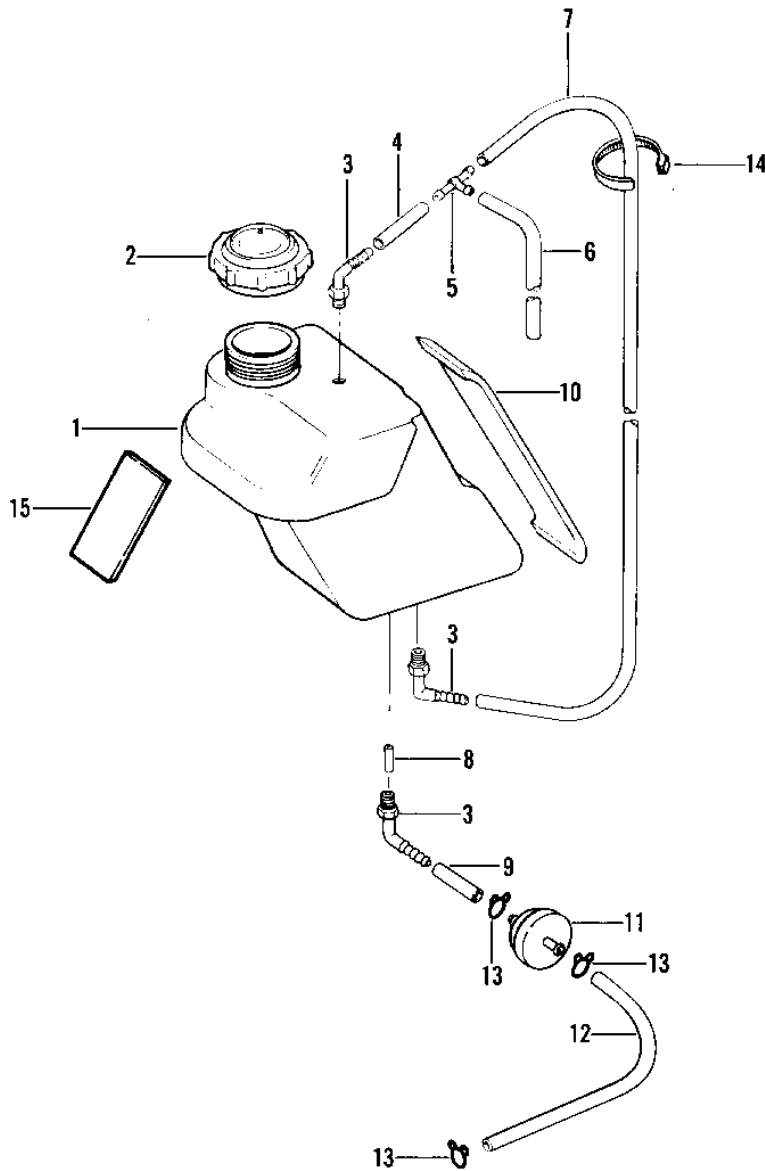

1982 Interceptor 550 PARTS DIAGRAM

OIL TANK

1982 Interceptor 550 PARTS LIST

OIL TANK

ITEM NAME	PART NUMBER	QUANTITY
TANK-OIL (Ref # 1)	52001-3501	1
CAP-OIL TANK (Ref # 2)	51049-3502	1
FITTING-OIL TANK (Ref # 3)	92005-3505	1
TUBE-FUEL 1/4ID -100' (Ref # 4)	92059-3521	3
FITTING-FUEL PUMP (Ref # 5)	92005-3506	1
TUBE-FUEL 1/8ID -100' (Ref # 6)	92059-3519	1
TUBE-FUEL 7/32ID-100' (Ref # 7)	92059-3520	1
PIPE-PICKUP-FUEL TANK (Ref # 8)	32032-3518	1
PAD-OIL TANK (Ref # 10)	39156-3502	1
FILTER-OIL (Ref # 11)	49065-3501	1
CLAMP-FUEL TUBE (Ref # 13)	92037-3501	1
BAND (Ref # 14)	92072-3501	1
PAD-CLUTCH GUARD (Ref # 15)	39156-3566	1