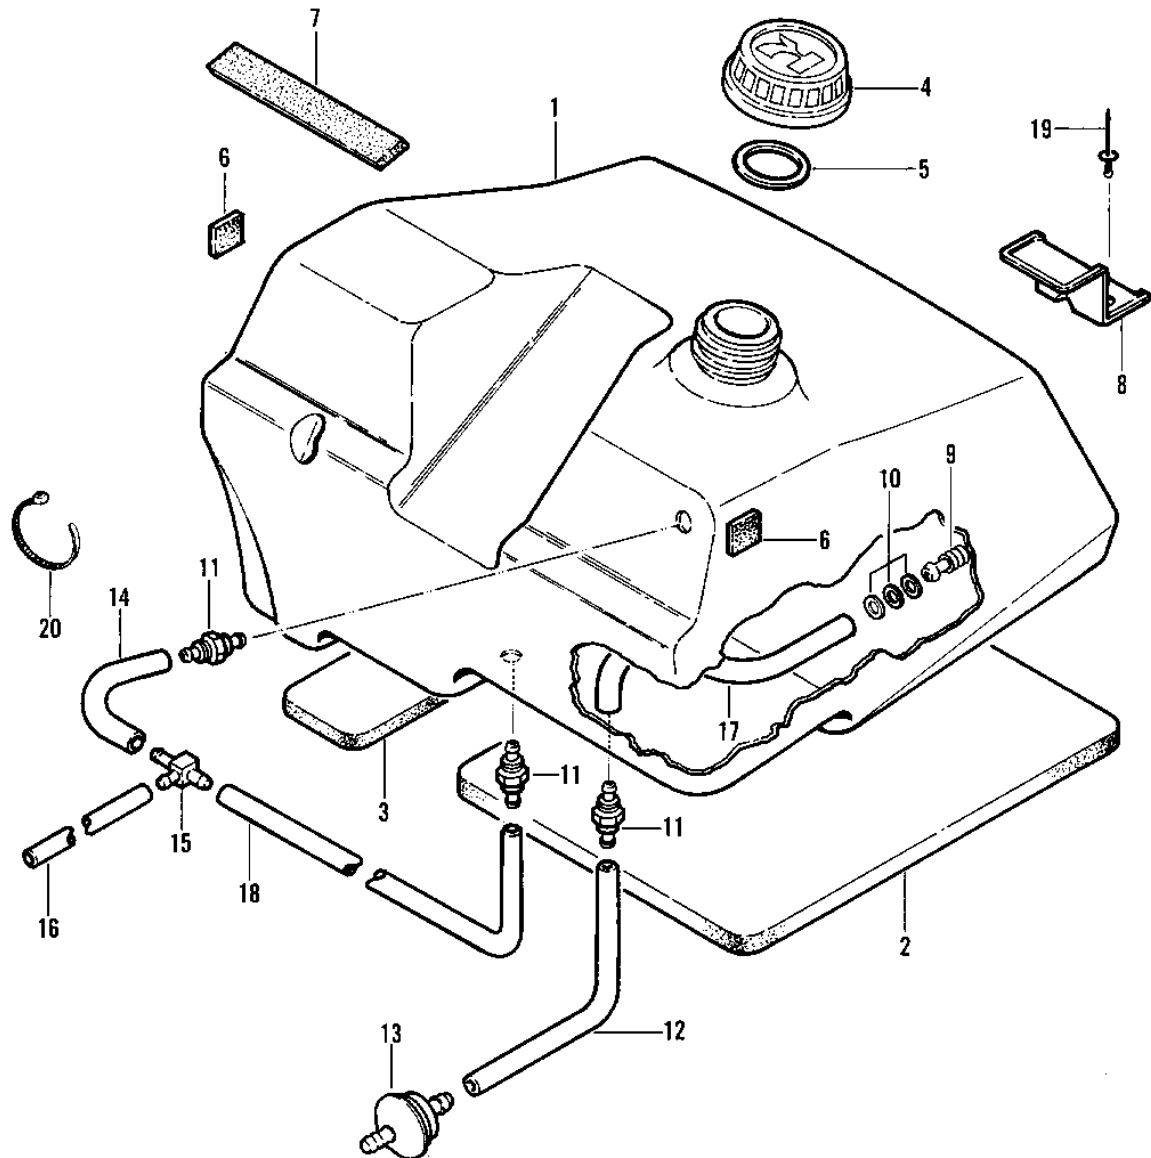

## 1982 Interceptor 550 PARTS DIAGRAM

FUEL TANK

## 1982 Interceptor 550 PARTS LIST

### FUEL TANK

ITEM NAME	PART NUMBER	QUANTITY
TANK-FUEL (Ref # 1)	51004-3507	1
PAD-FUEL TANK (Ref # 2)	39156-3503	1
PAD-FUEL TANK (Ref # 3)	39156-3504	1
CAP-FUEL TANK (Ref # 4)	51049-3501	1
GASKET-FUEL CAP (Ref # 5)	11009-3502	1
PAD-FUEL TANK (Ref # 6)	39156-3505	1
PAD-FUEL TANK (Ref # 7)	39156-3506	1
BRACKET-FUEL TANK (Ref # 8)	11034-3583	1
FILTER-FUEL (Ref # 9)	49019-3503	1
WASHER (Ref # 10)	413EA1000	1
FITTING-FUEL TANK (Ref # 11)	92005-3502	1
TUBE-FUEL 7/32ID-100' (Ref # 12)	92059-3520	4
FILTER-FUEL (Ref # 13)	49019-3504	1
FITTING-FUEL PUMP (Ref # 15)	92005-3506	1
TUBE-FUEL 1/8ID -100' (Ref # 16)	92059-3519	1
RIVET (Ref # 19)	534YW0604	1
BAND (Ref # 20)	92072-3501	1