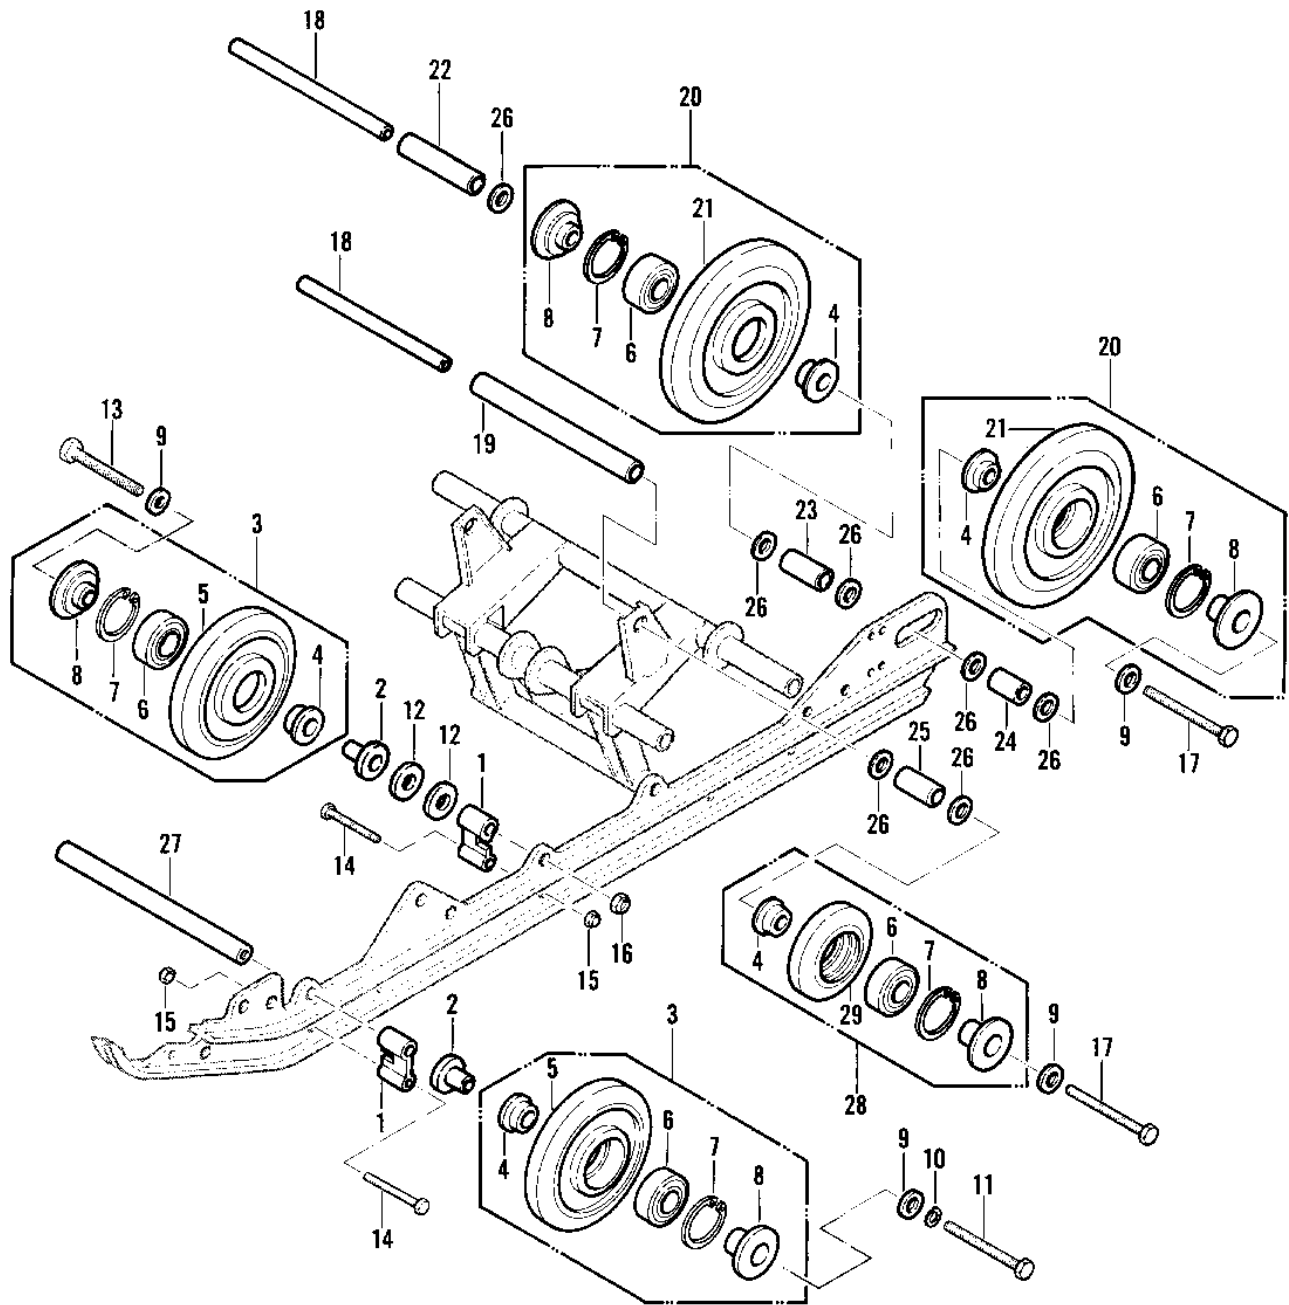

## 1982 Interceptor 550 PARTS DIAGRAM

SUSPENSION WHEELS

## 1982 Interceptor 550 PARTS LIST

### SUSPENSION WHEELS

ITEM NAME	PART NUMBER	QUANTITY
BRACKET-IDLER WHEEL (Ref # 1)	11034-3656	1
SPACER (Ref # 2)	92026-3573	1
WHEEL-ASSY-FRNT IDLER (Ref # 3)	41073-3504	1
SPACER (Ref # 4)	92026-3509	1
WHEEL-IDLER (Ref # 5)	39153-3506	1
BEARING-BALL (Ref # 6)	92045-3502	1
RING-SNAP (Ref # 7)	92033-3504	1
SPACER (Ref # 8)	92026-3508	1
WASHER (Ref # 9)	413EA1200	1
WASHER (Ref # 10)	465FA1200	1
BOLT (Ref # 11)	119BA1256	1
WASHER (Ref # 12)	92022-3528	1
BOLT (Ref # 13)	119BA1260	1
BOLT-1/4-28 X 2.00 (Ref # 14)	119BA0832	1
NUT (Ref # 15)	350BA0800	1
NUT (Ref # 16)	350BA1200	1
BOLT-3/8-16 X 1.25 (Ref # 17)	118BJ1220	1
AXLE-REAR (Ref # 18)	39004-3502	1
SPACER-12"-CUT TO FIT (Ref # 19)	92026-3576	10
WHEEL-ASSY-IDLER (Ref # 20)	41073-3512	1
WHEEL-IDLER (Ref # 21)	39153-3515	1
WASHER (Ref # 26)	92022-3508	1
BRACE-FT IDLER (Ref # 27)	35009-3533	1
WHEEL-ASSY-IDLER (Ref # 28)	41073-3515	1
WHEEL-IDLER (Ref # 29)	39153-3518	1