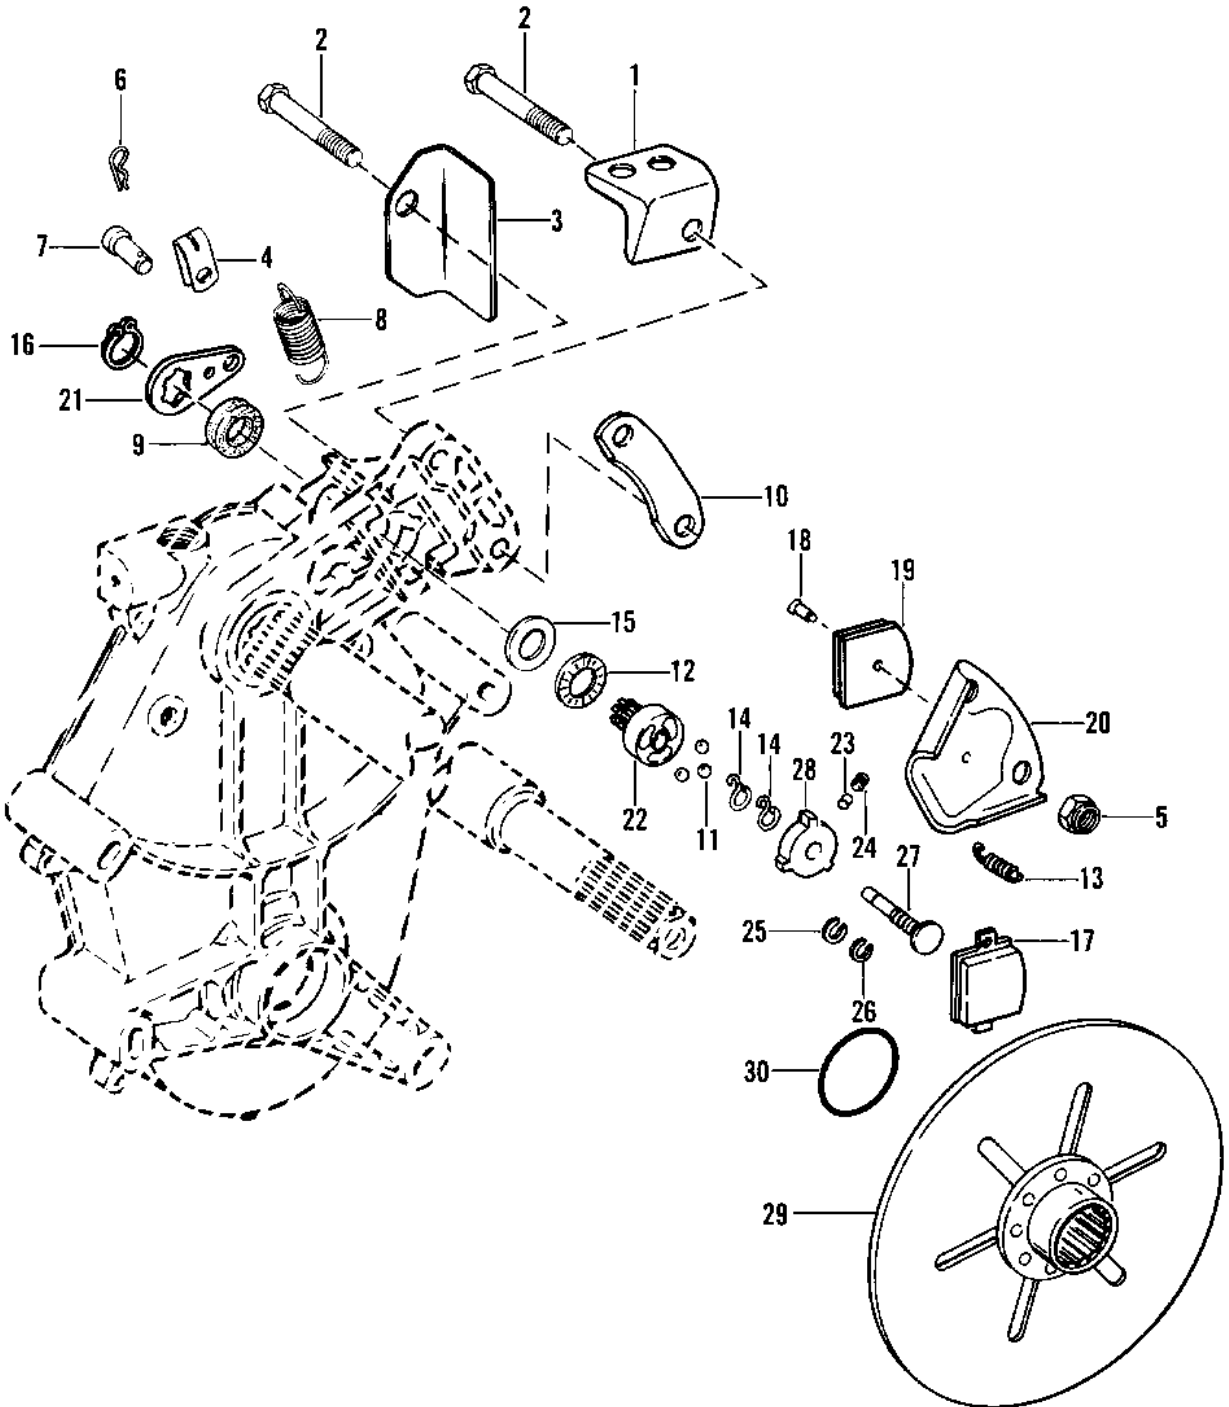

1982 Interceptor 550 PARTS DIAGRAM

BRAKE

1982 Interceptor 550 PARTS LIST

BRAKE

ITEM NAME	PART NUMBER	QUANTITY
BRACKET-BRAKE (Ref # 1)	11034-3611	1
BOLT (Ref # 2)	119BA1232	1
GUARD-BRAKE DISC (Ref # 3)	55020-3507	1
RETAINER-CLEVIS (Ref # 4)	14020-3515	1
NUT (Ref # 5)	350BA1200	1
PIN-HAIR (Ref # 6)	39092-3501	1
PIN (Ref # 7)	92043-3512	1
SPRING-BRAKE RETURN (Ref # 8)	92081-3568	1
WASHER (Ref # 9)	92022-3561	1
SPACER (Ref # 10)	92026-3556	1
BALL-BEARING (Ref # 11)	92140-3501	1
BEARING-ROLLER (Ref # 12)	92116-3501	1
SPRING-PAD RETURN (Ref # 13)	92081-3562	1
SPRING (Ref # 14)	92081-3564	1
WASHER (Ref # 15)	92022-3558	1
RING-SNAP (Ref # 16)	92033-3512	1
PAD-BRAKE \$\$ (Ref # 17)	43050-3506	1
RIVET (Ref # 18)	92039-3541	1
PAD-BRAKE \$\$ (Ref # 19)	43050-3507	1
CALIPER (Ref # 20)	43042-3505	1
LEVER-BRAKE (Ref # 21)	43001-3503	1
ROTOR-BRAKE (Ref # 22)	21007-3501	1
PLUG-BRAKE (Ref # 23)	92066-3507	1
SCREW (Ref # 24)	92009-3565	1
RING (Ref # 25)	43058-3509	1
RING (Ref # 26)	43058-3508	1
SHAFT-BRAKE (Ref # 27)	43004-3501	1
STATOR-BRAKE (Ref # 28)	21003-3501	1
DISC-ASSY,BRAKE (Ref # 29)	39044-3507	1

1982 Interceptor 550 PARTS LIST

BRAKE

ITEM NAME	PART NUMBER	QUANTITY
RING-0 (Ref # 30)	92055-3512	1