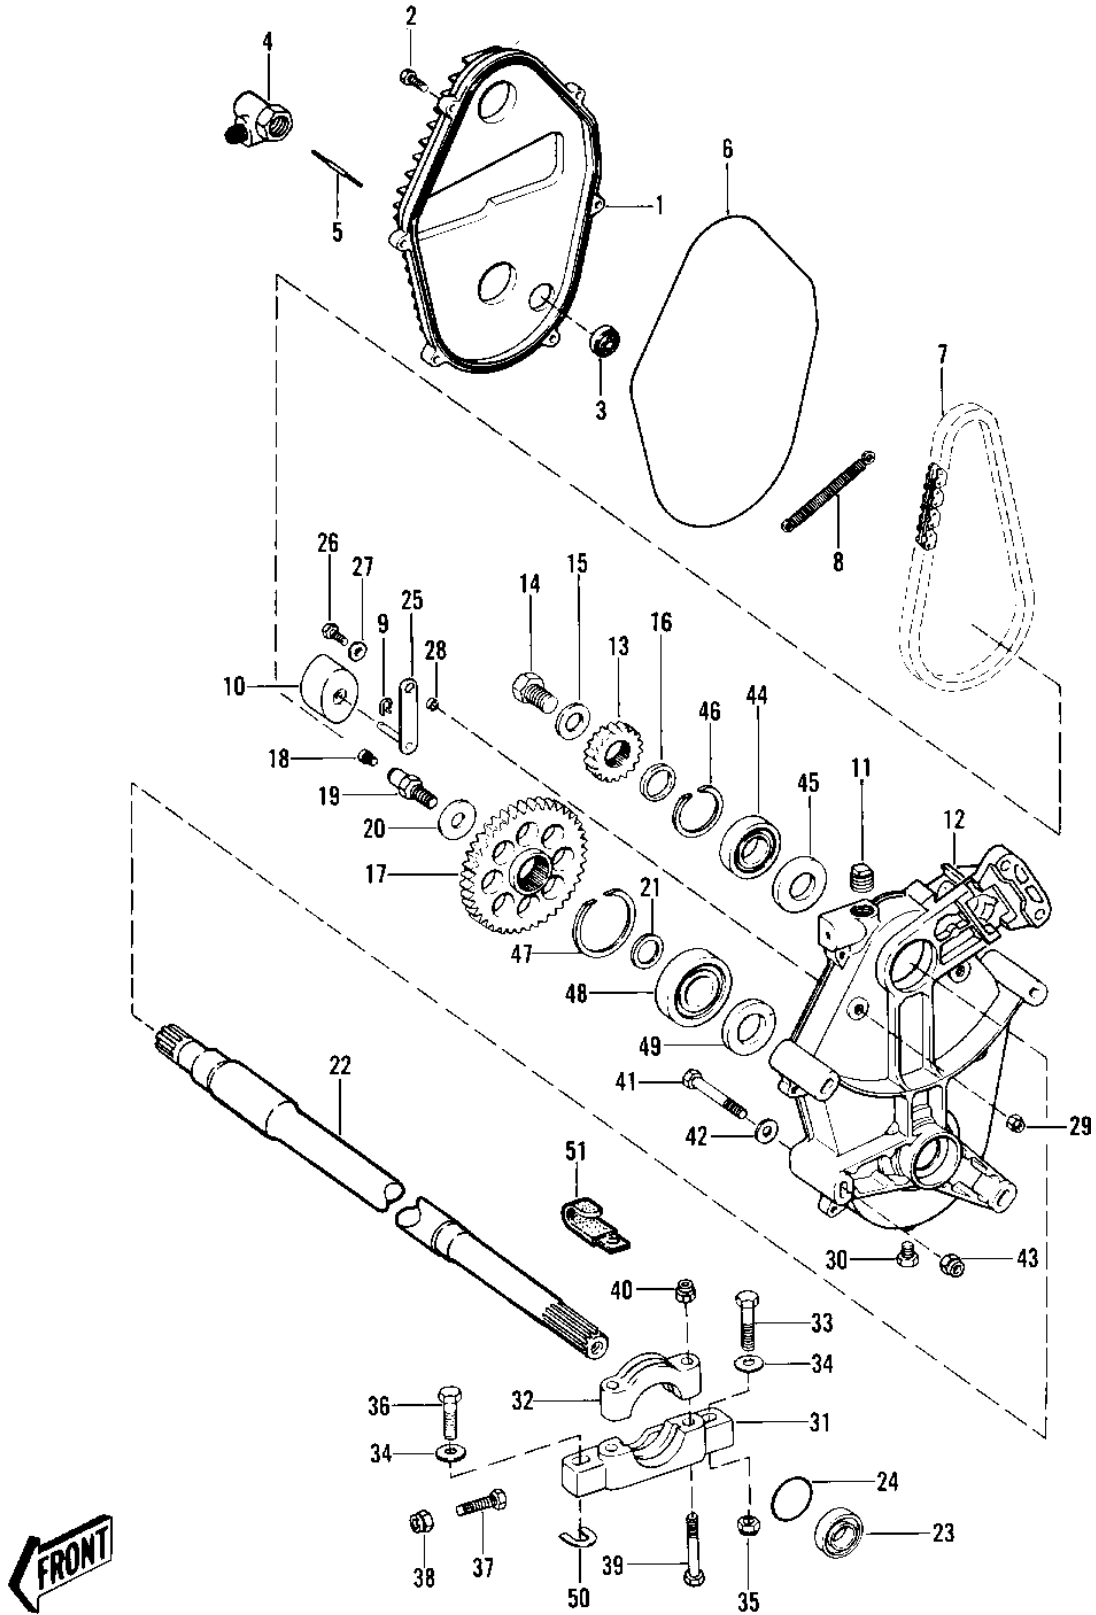

1982 Interceptor 550 PARTS DIAGRAM

CHAIN CASE/JACKSHAFT

1982 Interceptor 550 PARTS LIST

CHAIN CASE/JACKSHAFT

ITEM NAME	PART NUMBER	QUANTITY
COVER-CHAIN CASE (Ref # 1)	39039-3503	1
BOLT-1/4-20 X 1.00 (Ref # 2)	118BJ0816	1
GAUGE-OIL (Ref # 3)	52005-3501	1
ADAPTER-SPEEDO DRIVE (Ref # 4)	41077-3509	1
KEY-SPEEDO ADAPTER (Ref # 5)	39072-3503	1
RING-O (Ref # 6)	92055-3501	1
CHAIN-66 PITCH (Ref # 7)	92057-3503	1
CHAIN-64 PITCH (Ref # 7)	92057-3502	1
SPRING-PINK-CHAINCASE (Ref # 8)	92081-3506	1
SPRING-BLUE-CHAINCASE (Ref # 8)	92081-3503	1
SPRING-RED -CHAINCASE (Ref # 8)	92081-3504	1
SPRING-ORNG-CHAINCASE (Ref # 8)	92081-3505	1
SPRING-YELL-CHAINCASE (Ref # 8)	92081-3507	1
SPRING-GRN-CHAINCASE (Ref # 8)	92081-3508	1
SPRING-WHTE-CHAINCASE (Ref # 8)	92081-3509	1
SPRING-BLK-CHAINCASE (Ref # 8)	92081-3510	1
PIN-HAIR (Ref # 9)	39092-3501	1
GUIDE-CHAIN (Ref # 10)	12053-3501	1
PLUG-CHAINCASE FILL (Ref # 11)	92066-3502	1
CASE-CHAIN (Ref # 12)	36014-3504	1
SPROCKET-DRIVE-22TH (Ref # 13)	39134-3508	1
SPROCKET-DRIVE-18TH (Ref # 13)	39134-3502	1
SPROCKET-DRIVE-21TH (Ref # 13)	39134-3503	1
SPROCKET,DRIVE-20TH (Ref # 13)	39134-3504	1
SPROCKET,DRIVE-19TH (Ref # 13)	39134-3505	1
SPROCKET,DRIVE-17TH (Ref # 13)	39134-3506	1
BOLT-3/8-16 X 1.00 (Ref # 14)	118BJ1216	1
WASHER (Ref # 15)	92022-3528	1
SPACER (Ref # 16)	92026-3542	1