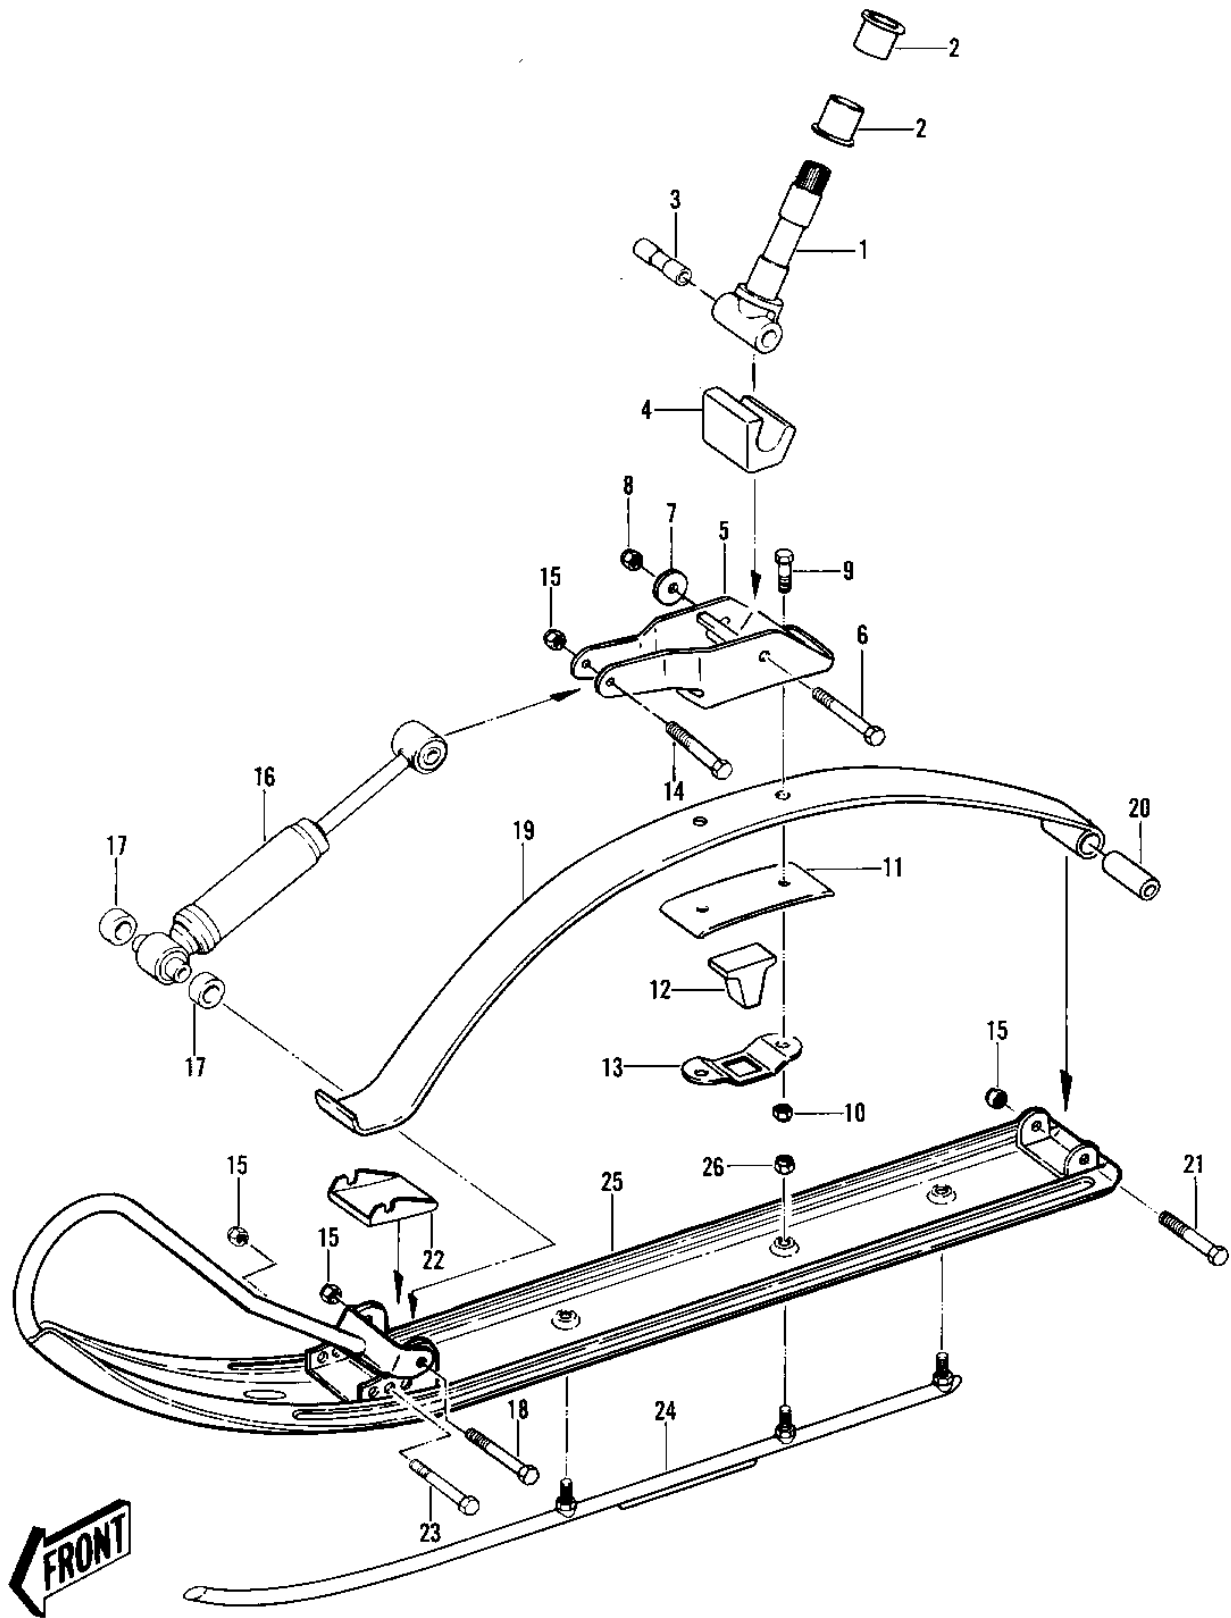

1982 Interceptor 550 PARTS DIAGRAM

SKIS

1982 Interceptor 550 PARTS LIST

SKIS

ITEM NAME	PART NUMBER	QUANTITY
SPINDLE-SKI (Ref # 1)	39126-3501	1
BUSHING SKI SPINDLE (Ref # 2)	92028-3509	1
SLEEVE-SKI SPINDLE (Ref # 3)	42036-3505	1
DAMPER-SKI SPINDLE (Ref # 4)	92075-3503	1
SADDLE-SKI (Ref # 5)	39181-3501	1
BOLT (Ref # 6)	119CA1256	1
WASHER (Ref # 7)	92022-3528	1
NUT (Ref # 8)	350CA1200	2
BOLT (Ref # 9)	119CA1220	1
PLATE-BACKUP (Ref # 11)	39094-3502	1
BUMPER-SKI (Ref # 12)	59201-3502	1
RETAINER-BUMPER (Ref # 13)	39106-3501	1
BOLT (Ref # 14)	119BA1232	1
NUT (Ref # 15)	350BA1200	1
SHOCK ABSORBER-SKI (Ref # 16)	45014-3502	1
SPACER (Ref # 17)	92026-3510	1
BOLT (Ref # 18)	119BA1252	1
SPRING-LEAF (Ref # 19)	39130-3501	1
SLEEVE-LEAF-SPRING (Ref # 20)	42036-3503	1
BOLT (Ref # 21)	119BA1244	1
STRIP-RUB (Ref # 22)	39138-3503	1
BOLT (Ref # 23)	119BA1248	1
SKEG-SKI (Ref # 24)	39120-3501	1
SKI (Ref # 25)	39122-3507	1
NUT (Ref # 26)	351BA1000	1