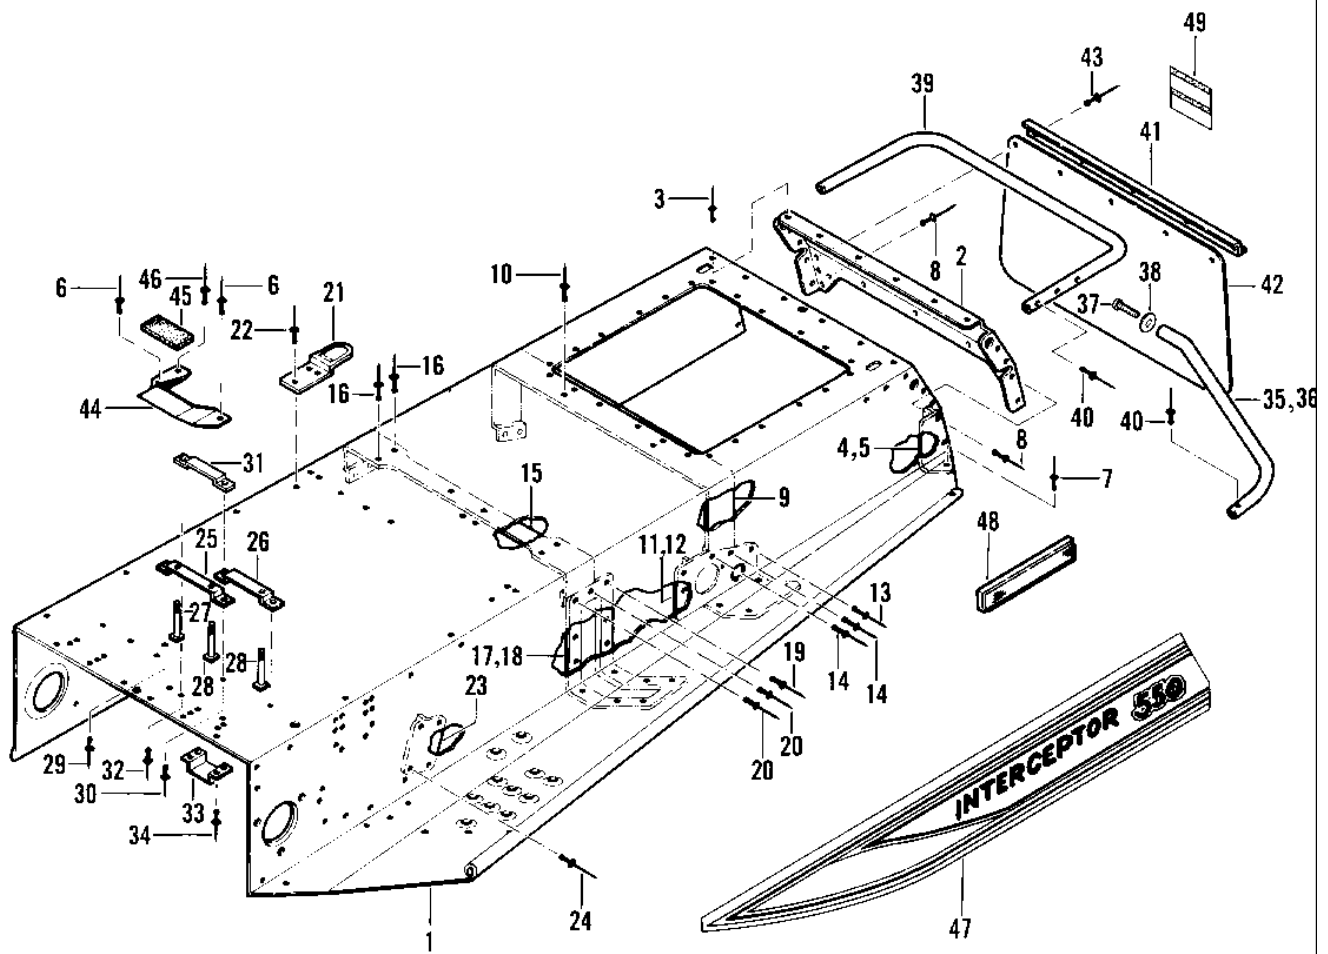

1982 Interceptor 550 PARTS DIAGRAM

TUNNEL/REAR BUMPER

1982 Interceptor 550 PARTS LIST

TUNNEL/REAR BUMPER

ITEM NAME	PART NUMBER	QUANTITY
TUNNEL (Ref # 1)	39149-3517	1
BULKHEAD-REAR (Ref # 2)	39026-3508	1
RIVET (Ref # 3)	534YW0602	12
BRACKET-LH (Ref # 4)	11034-3646	1
BRACKET-RH (Ref # 5)	11034-3645	1
RIVET (Ref # 6)	534YW0604	6
REINFORCE-REAR (Ref # 9)	35034-3529	1
BRACKET-COMP-SUSP LH (Ref # 11)	39020-3512	1
BRACKET-COMP-SUSP RH (Ref # 12)	39020-3511	1
REINFORCE-TUNNEL-FRNT (Ref # 15)	35034-3505	1
BRACKET-CHASSIS-LH (Ref # 17)	11034-3551	1
BRACKET-CHASSIS-RH (Ref # 18)	11034-3550	1
BRACKET-SEAT MTG (Ref # 21)	11034-3654	1
BRACKET-SPRING MOUNT (Ref # 23)	39016-3510	1
BRACKET-FUEL PUMP (Ref # 25)	11034-3559	1
BRACKET-FUEL PUMP MTG (Ref # 26)	11034-3657	1
BOLT (Ref # 27)	92001-3537	1
BOLT (Ref # 28)	92001-3541	1
COVER-FUEL TUBE (Ref # 31)	14025-3501	1
BRACKET-STRIP RUB (Ref # 33)	11034-3610	1
STAY-LEFT REAR (Ref # 35)	35011-3506	1
STAY-RIGHT REAR (Ref # 36)	35011-3505	1
BOLT (Ref # 37)	92001-3509	1
WASHER (Ref # 38)	412EA1200	1
BUMPER-REAR (Ref # 39)	39028-3504	1
PLATE-SNOW FLAP (Ref # 41)	13169-3540	1
FLAP-SNOW (Ref # 42)	39047-3501	1
RIVET-BLACK (Ref # 43)	535XW0608	1
BRACKET-SILENCER SUPT (Ref # 44)	11034-3661	1

1982 Interceptor 550 PARTS LIST

TUNNEL/REAR BUMPER

ITEM NAME	PART NUMBER	QUANTITY
PAD-SILENCER BRKT (Ref # 45)	39156-3578	1
PATTERN-CHASSIS-LH (Ref # 47)	56027-3661	1
PATTERN-CHASSIS-RH (Ref # 47)	56027-3662	1
REFLECTOR-AMBER (Ref # 48)	28012-3503	1
LABEL-WARNING (Ref # 49)	56040-3510	1