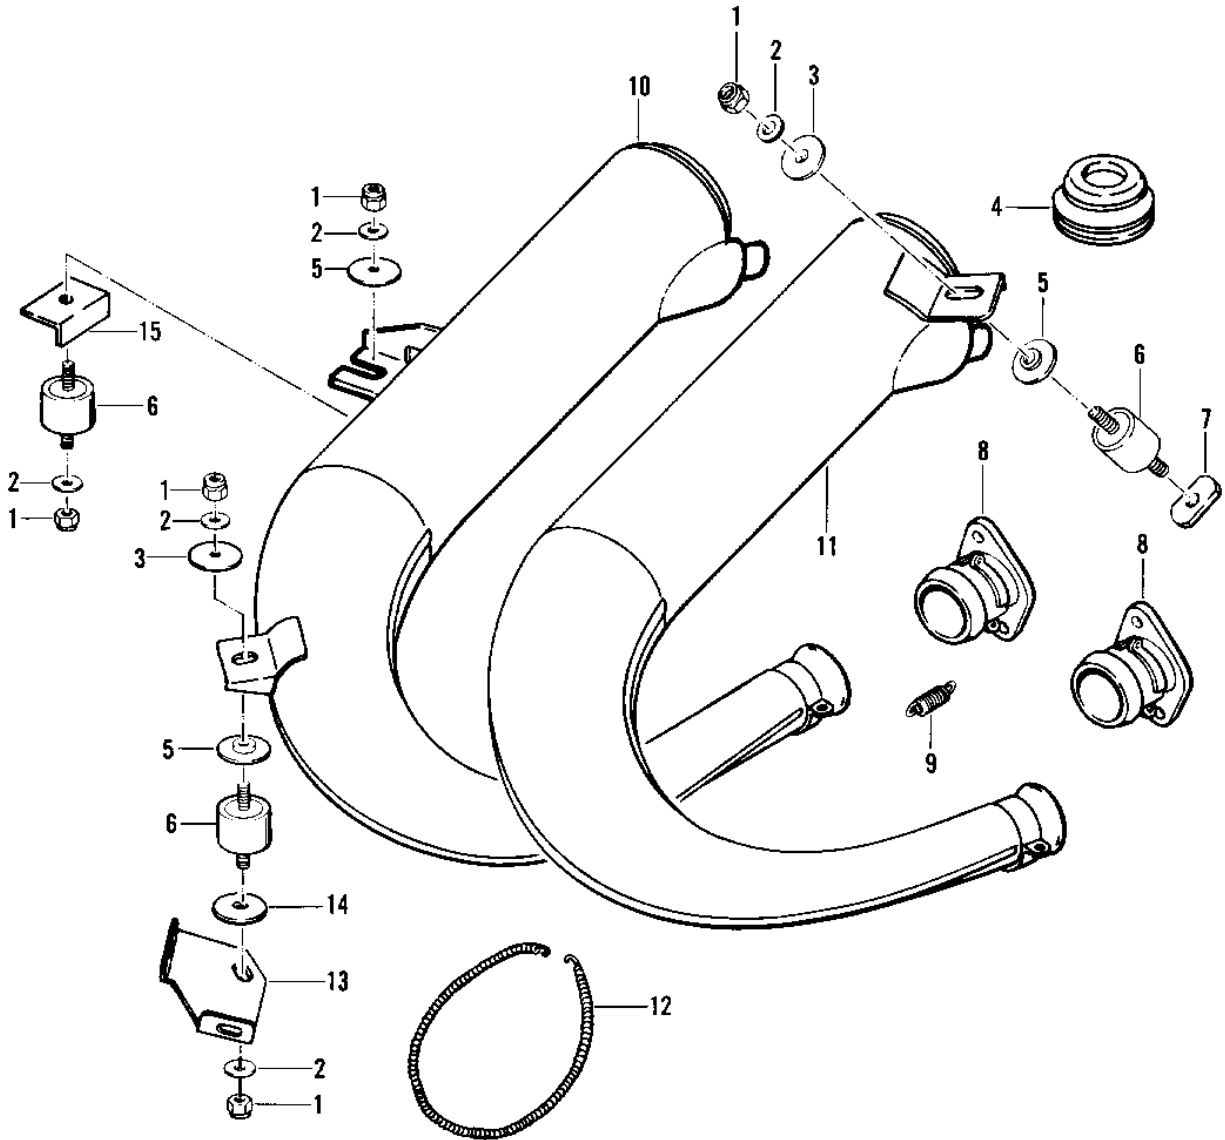

## 1982 Interceptor 550 PARTS DIAGRAM

MUFFLERS

## 1982 Interceptor 550 PARTS LIST

### MUFFLERS

ITEM NAME	PART NUMBER	QUANTITY
NUT (Ref # 1)	351BA1000	1
WASHER (Ref # 2)	412EA1000	1
WASHER (Ref # 3)	92022-3518	1
BOOT-EXHAUST (Ref # 4)	49006-3504	1
WASHER (Ref # 5)	92022-3520	1
DAMPER-ENGINE MOUNT (Ref # 6)	92075-3506	1
NUT (Ref # 7)	92015-3530	1
MANIFOLD-EXHAUST (Ref # 8)	39178-3512	1
SPRING-EXHAUST (Ref # 9)	92081-3502	1
MUFFLER-COMP-TUNED RH (Ref # 10)	39083-3515	1
MUFFLER-COMP-TUNED LH (Ref # 11)	39083-3514	1
SPRING-MUFFLER (Ref # 12)	92081-3534	1
BRACKET-MUFFLER (Ref # 13)	32069-3514	1
WASHER (Ref # 14)	92022-3542	1
INSULATOR-MUFFLER MNT (Ref # 15)	16073-3501	1