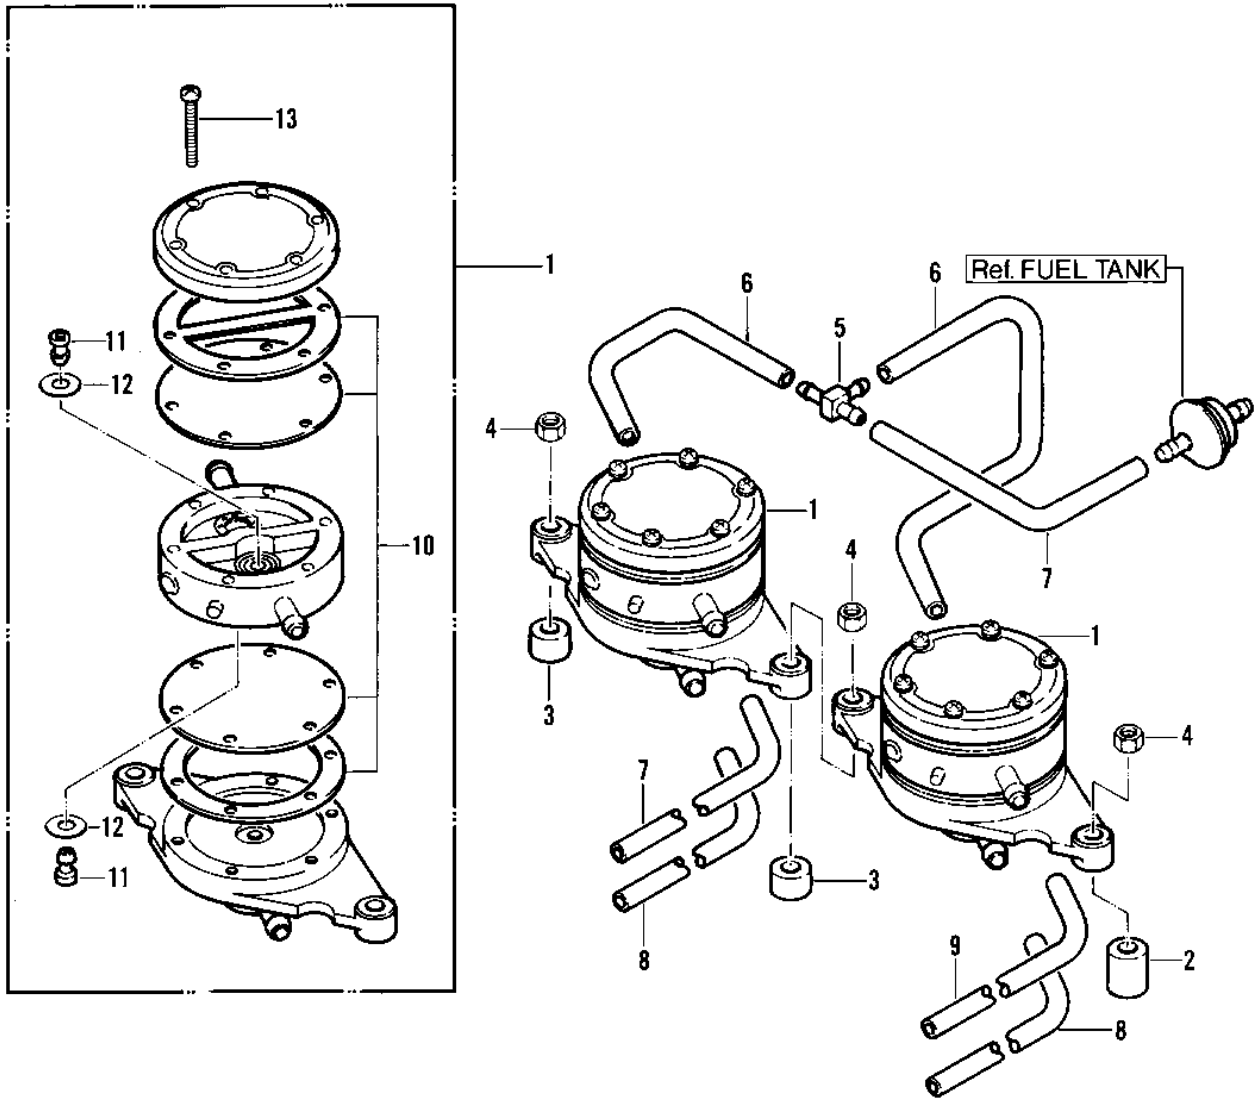

1982 Interceptor 550 PARTS DIAGRAM

FUEL PUMPS

1982 Interceptor 550 PARTS LIST

FUEL PUMPS

ITEM NAME	PART NUMBER	QUANTITY
PUMP-FUEL (Ref # 1)	49040-3516	1
SPACER (Ref # 2)	92026-3574	1
SPACER (Ref # 3)	92026-3557	1
NUT-SPECIAL (Ref # 4)	92015-3520	1
FITTING-TEE (Ref # 5)	92005-3516	1
TUBE-FUEL 7/32ID-100' (Ref # 6)	92059-3520	8
KIT-GSKT-FUEL PUMP-81 (Ref # 10)	50289-3505	1
GROMMET (Ref # 11)	92071-3505	1
VALVE-FUEL PUMP (Ref # 12)	16126-3501	1
SCREW (Ref # 13)	92009-3578	1