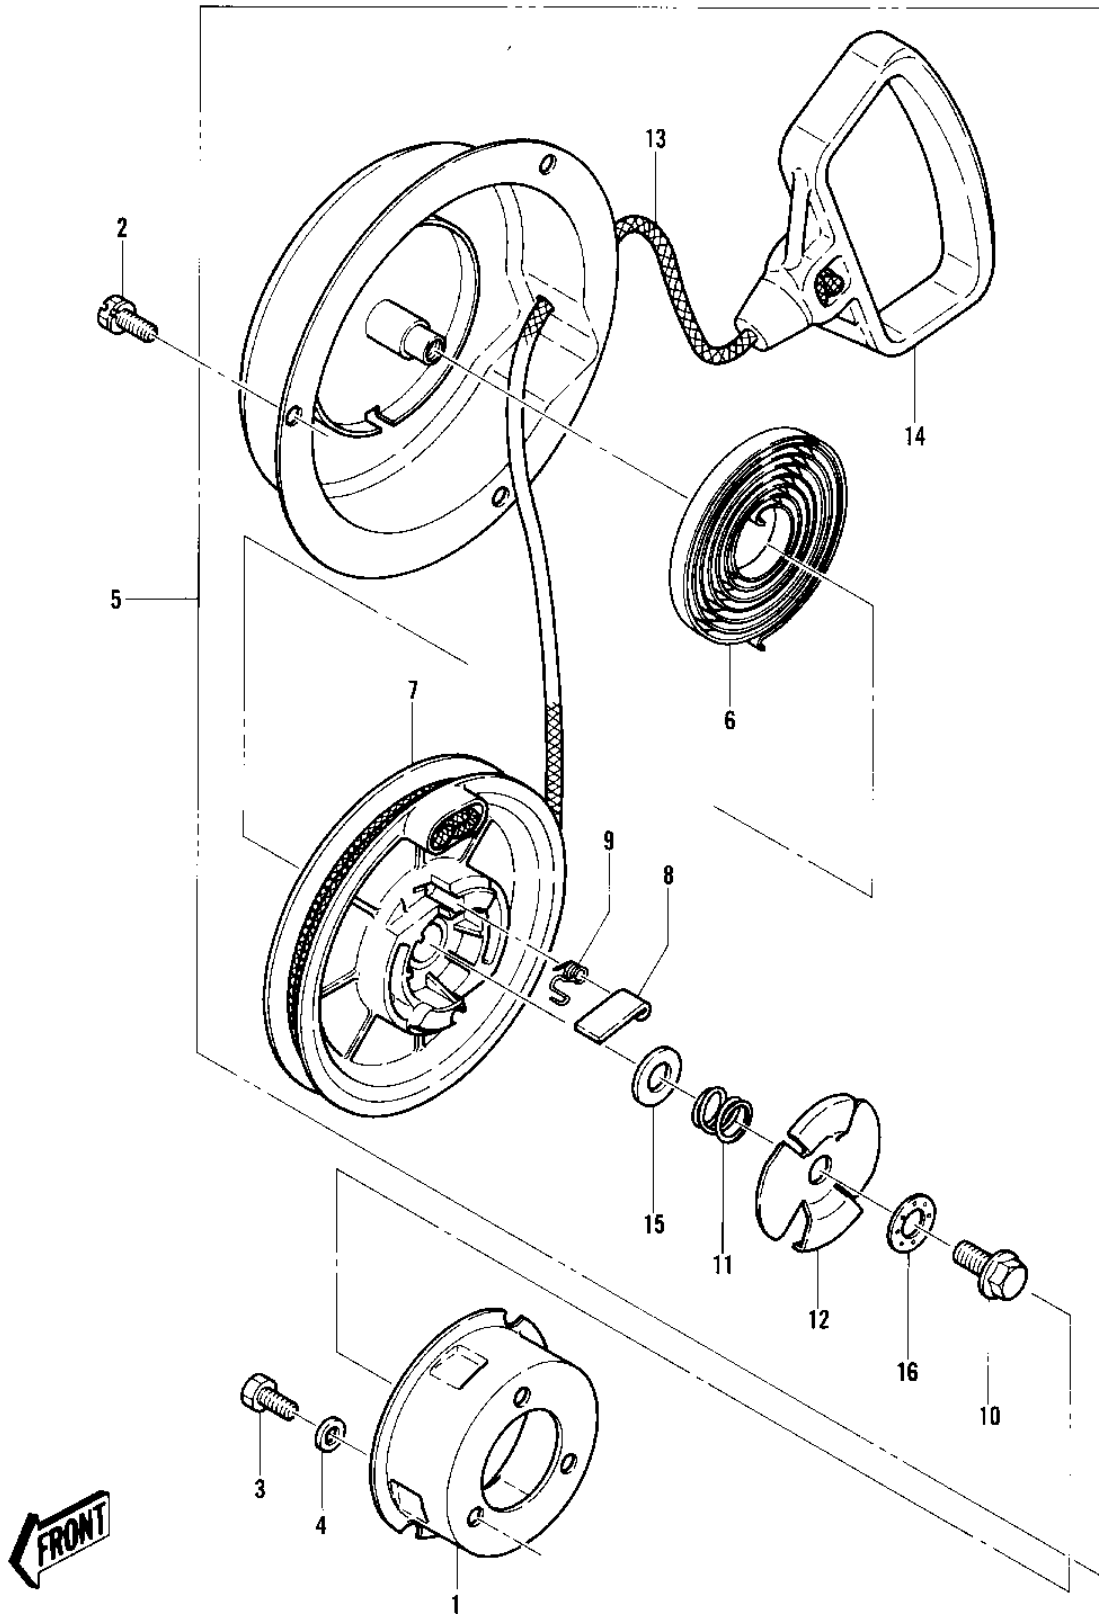

## 1982 Interceptor 550 PARTS DIAGRAM

RECOIL STARTER

## 1982 Interceptor 550 PARTS LIST

### RECOIL STARTER

ITEM NAME	PART NUMBER	QUANTITY
PULLEY-STARTING (Ref # 1)	49080-3009	1
BOLT (Ref # 2)	92001-3023	1
BOLT-UPSET 6X14 (Ref # 3)	112B0614	1
WASHER-SPRING,6MM (Ref # 4)	92022-3039	1
STARTER-RECOIL (Ref # 5)	49088-3015-9H	1
SPRING-RECOIL (Ref # 6)	92081-3023	1
REEL-RECOIL STARTER (Ref # 7)	59101-3001	1
PAWL-RECOIL STARTER (Ref # 8)	13165-3001	1
SPRING-PAWL (Ref # 9)	92081-3024	1
BOLT (Ref # 10)	92001-3027	1
SPRING-FRICTION (Ref # 11)	92081-3016	1
RETAINER-RECOIL (Ref # 12)	14020-3005	1
ROPE-RECOIL (Ref # 13)	59106-505	1
HANDLE-RECOIL (Ref # 14)	46075-3002	1
WASHER (Ref # 15)	92022-3029	1
WASHER (Ref # 16)	92022-3030	1