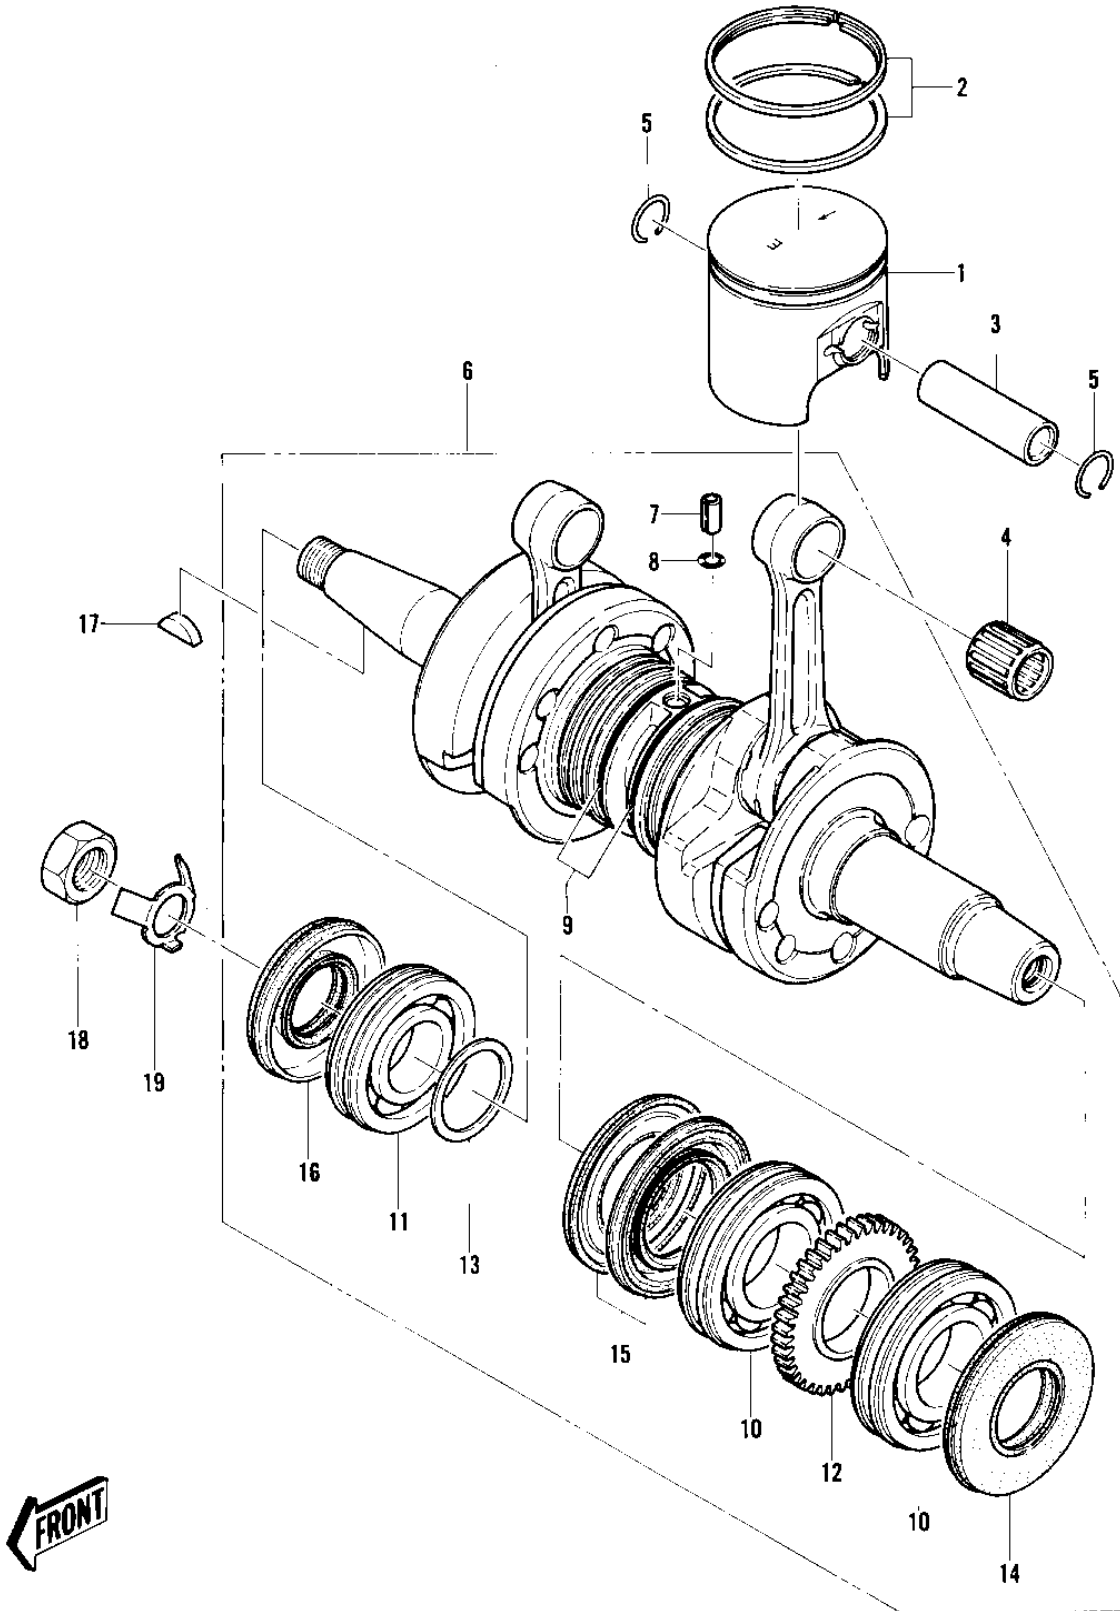

1982 Interceptor 550 PARTS DIAGRAM

CRANKSHAFT/PISTONS

1982 Interceptor 550 PARTS LIST

CRANKSHAFT/PISTONS

ITEM NAME	PART NUMBER	QUANTITY
PISTON (Ref # 1)	13001-3021	1
RING-SET-PISTON (Ref # 2)	13008-3012	1
PIN-PISTON (Ref # 3)	13002-017	1
BEARING-SMALL END (Ref # 4)	13033-3004	1
CIRCLIP-PISTON PIN (Ref # 5)	92036-015	1
CRANKSHAFT ASSY (Ref # 6)	13031-3020	1
PIN-SPRING (Ref # 7)	555A0614	1
RING-O (Ref # 8)	92055-3010	1
RING-O (Ref # 9)	92055-3011	1
BEARING-BALL (Ref # 10)	92045-3005	1
BEARING-BALL (Ref # 11)	92045-3006	1
GEAR-PUMP DRIVE 39T (Ref # 12)	59051-3007	1
SHIM-0.5T (Ref # 13)	92025-3018	1
SEAL-OIL (Ref # 14)	92049-3007	1
SEAL-OIL (Ref # 15)	92049-3003	1
SEAL-OIL (Ref # 16)	92049-3008	1
KEY-CRANKSHAFT (Ref # 17)	92038-3002	1
NUT 18M/M (Ref # 18)	315B1800A	1
WASHER (Ref # 19)	92022-3037	1