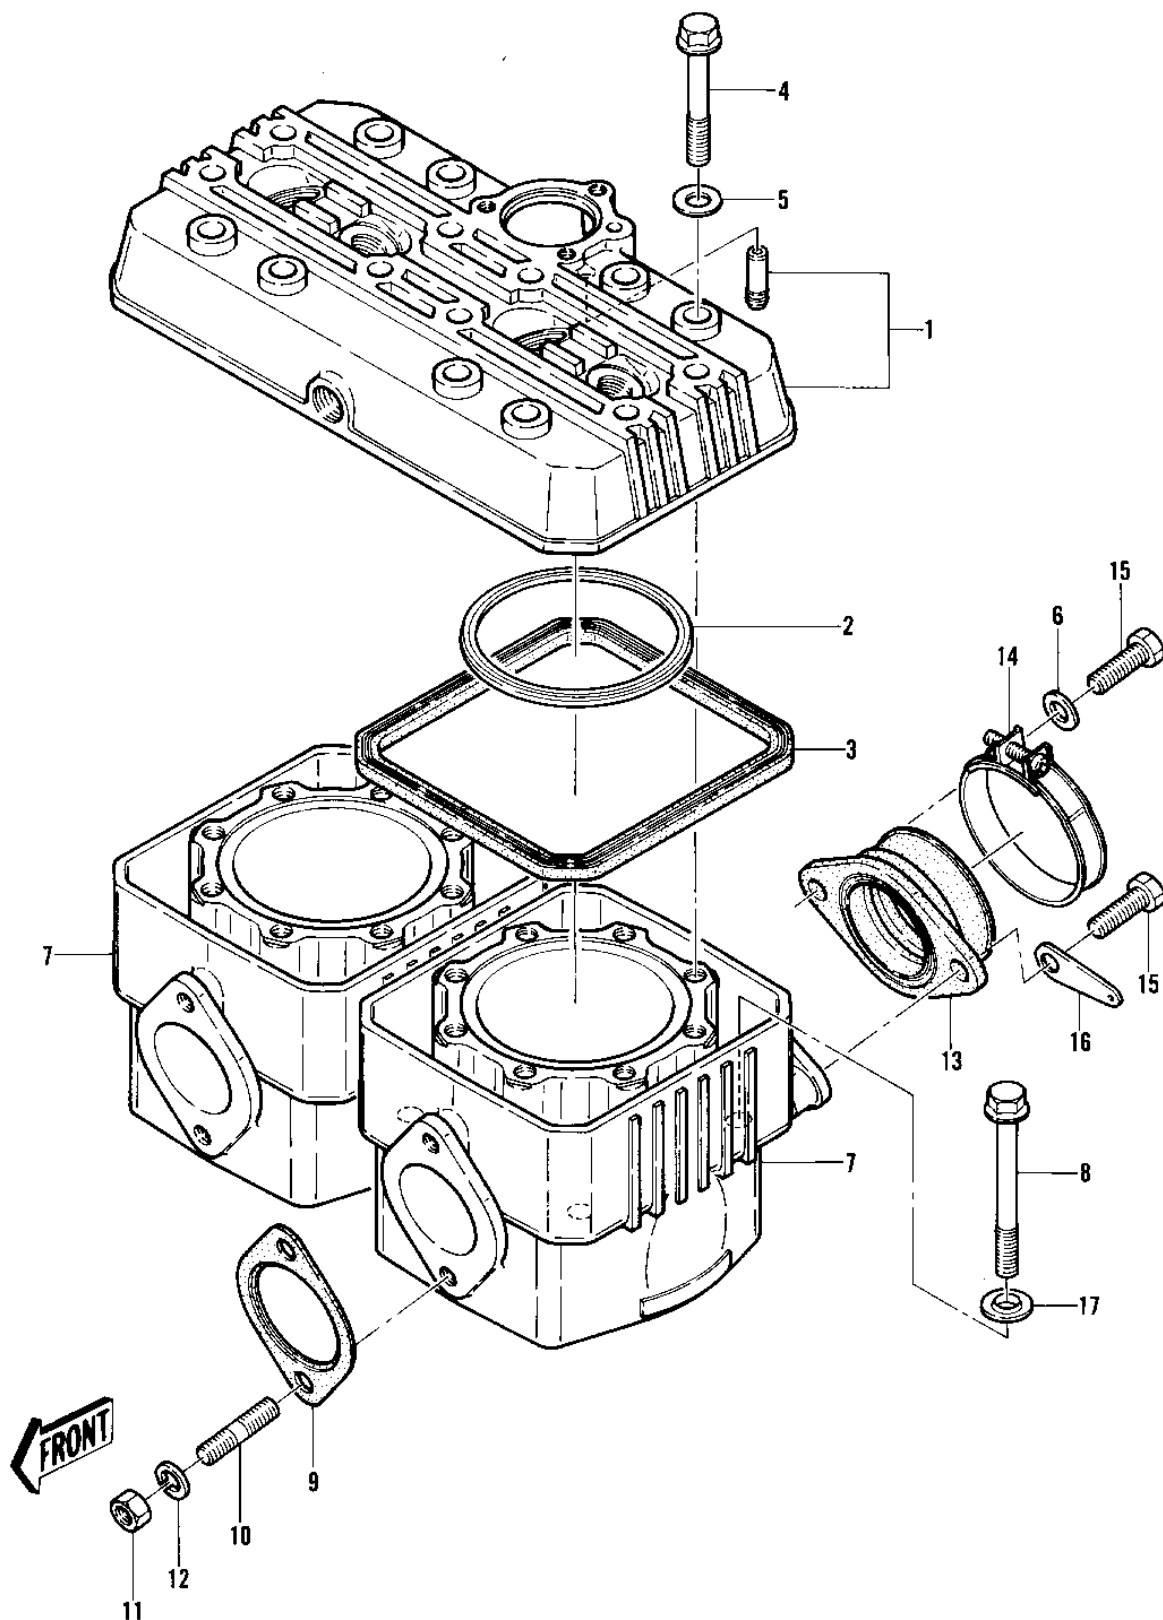

1982 Interceptor 550 PARTS DIAGRAM

CYLINDER HEAD/CYLINDERS

1982 Interceptor 550 PARTS LIST

CYLINDER HEAD/CYLINDERS

ITEM NAME	PART NUMBER	QUANTITY
HEAD-CYLINDER (Ref # 1)	11001-3026	1
GASKET-HEAD,COPPER (Ref # 2)	11004-3023	1
GASKET-HEAD-RUBBER (Ref # 3)	11004-3014	1
BOLT-FLANGED (Ref # 4)	131P0855	1
GASKET (Ref # 5)	11009-3037	1
WASHER PLAIN 8MM (Ref # 6)	410B0800	1
CYLINDER (Ref # 7)	11005-3029	1
BOLT (Ref # 8)	131P0875	1
GASKET-EXHAUST (Ref # 9)	11009-3031	1
STUD 8X20 (Ref # 10)	172G0820	1
NUT (Ref # 11)	317R0800	1
WASHER SPRING 8MM (Ref # 12)	461S0800	1
HOLDER-CARBURETOR (Ref # 13)	16065-3017	1
CLAMP-CARB HOLDER (Ref # 14)	92037-3019	1
BOLT-SMALL-UPSET 8X25 (Ref # 15)	115G0825	1
WASHER (Ref # 16)	92022-3031	1
WASHER-SEAL (Ref # 17)	49091-3002	1