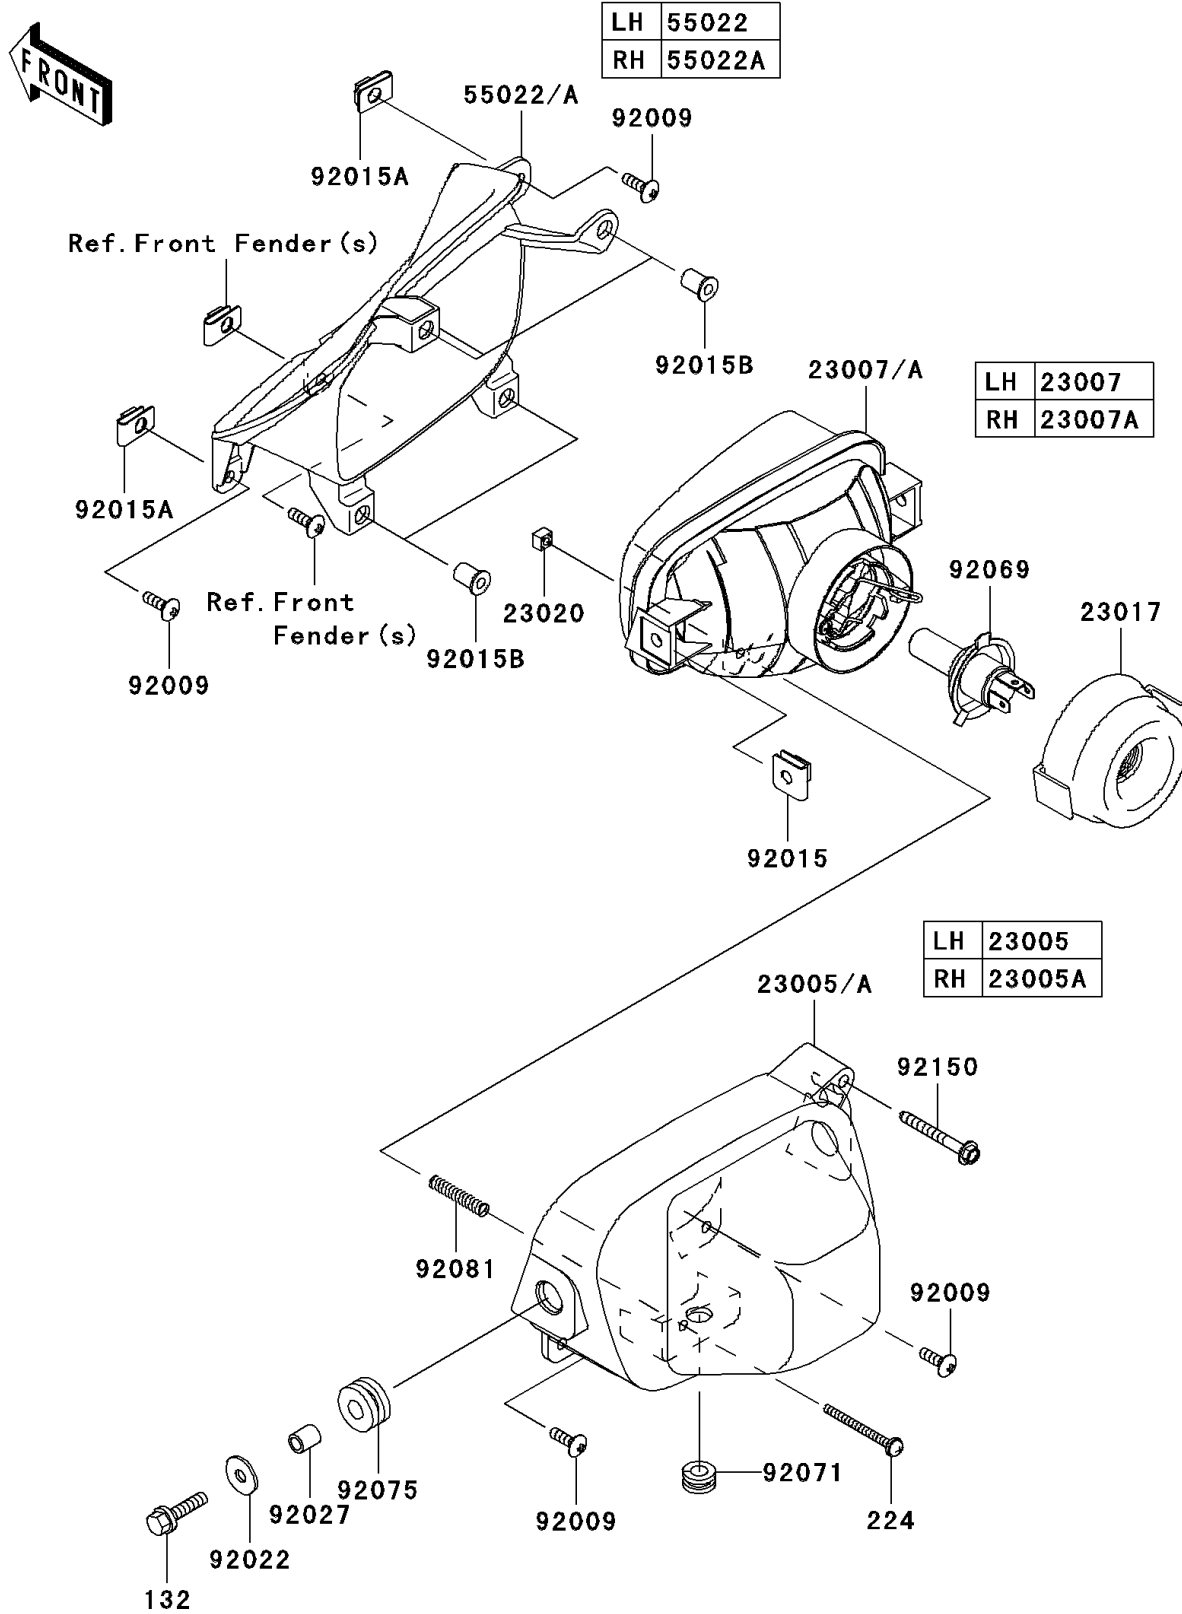

2008 Teryx® 750 4x4 NRA Outdoors™ PARTS DIAGRAM

Headlight(s)

F2710

2008 Teryx® 750 4x4 NRA Outdoors™ PARTS LIST

Headlight(s)

ITEM NAME	PART NUMBER	QUANTITY
BOLT-FLANGED-SMALL,6X25 (Ref # 132)	132BA0625	1
SCREW-PAN-WP-CROS,4X45 (Ref # 224)	224AA0445	1
BODY-COMP-HEAD LAMP,LH (Ref # 23005)	23005-1180	1
BODY-COMP-HEAD LAMP,RH (Ref # 23005A)	23005-1181	1
LENS-COMP,HEAD LAMP,LH (Ref # 23007)	23007-0113	1
LENS-COMP,HEAD LAMP,RH (Ref # 23007A)	23007-0114	1
SOCKET,HEAD LAMP (Ref # 23017)	23017-0005	1
NUT,4MM,FOCUS ADJUST (Ref # 23020)	23020-018	1
COVER-HEAD LAMP,LH (Ref # 55022)	55022-0035	1
COVER-HEAD LAMP,RH (Ref # 55022A)	55022-0036	1
SCREW,5X16,BLACK (Ref # 92009)	92009-1654	1
NUT,6MM (Ref # 92015)	92015-1094	1
NUT,5MM (Ref # 92015A)	92015-1710	1
NUT,WELL,5MM (Ref # 92015B)	92015-1757	1
WASHER,6.5X20X1.6 (Ref # 92022)	92022-125	1
COLLAR,6.8X10X12 (Ref # 92027)	92027-162	1
BULB,12V 35/35W (Ref # 92069)	92069-0026	1
GROMMET (Ref # 92071)	92071-1128	1
DAMPER (Ref # 92075)	92075-1690	1
SPRING,FOCUS ADJUST (Ref # 92081)	92081-1896	1
BOLT,ADJUST,5X45 (Ref # 92150)	92150-1590	1