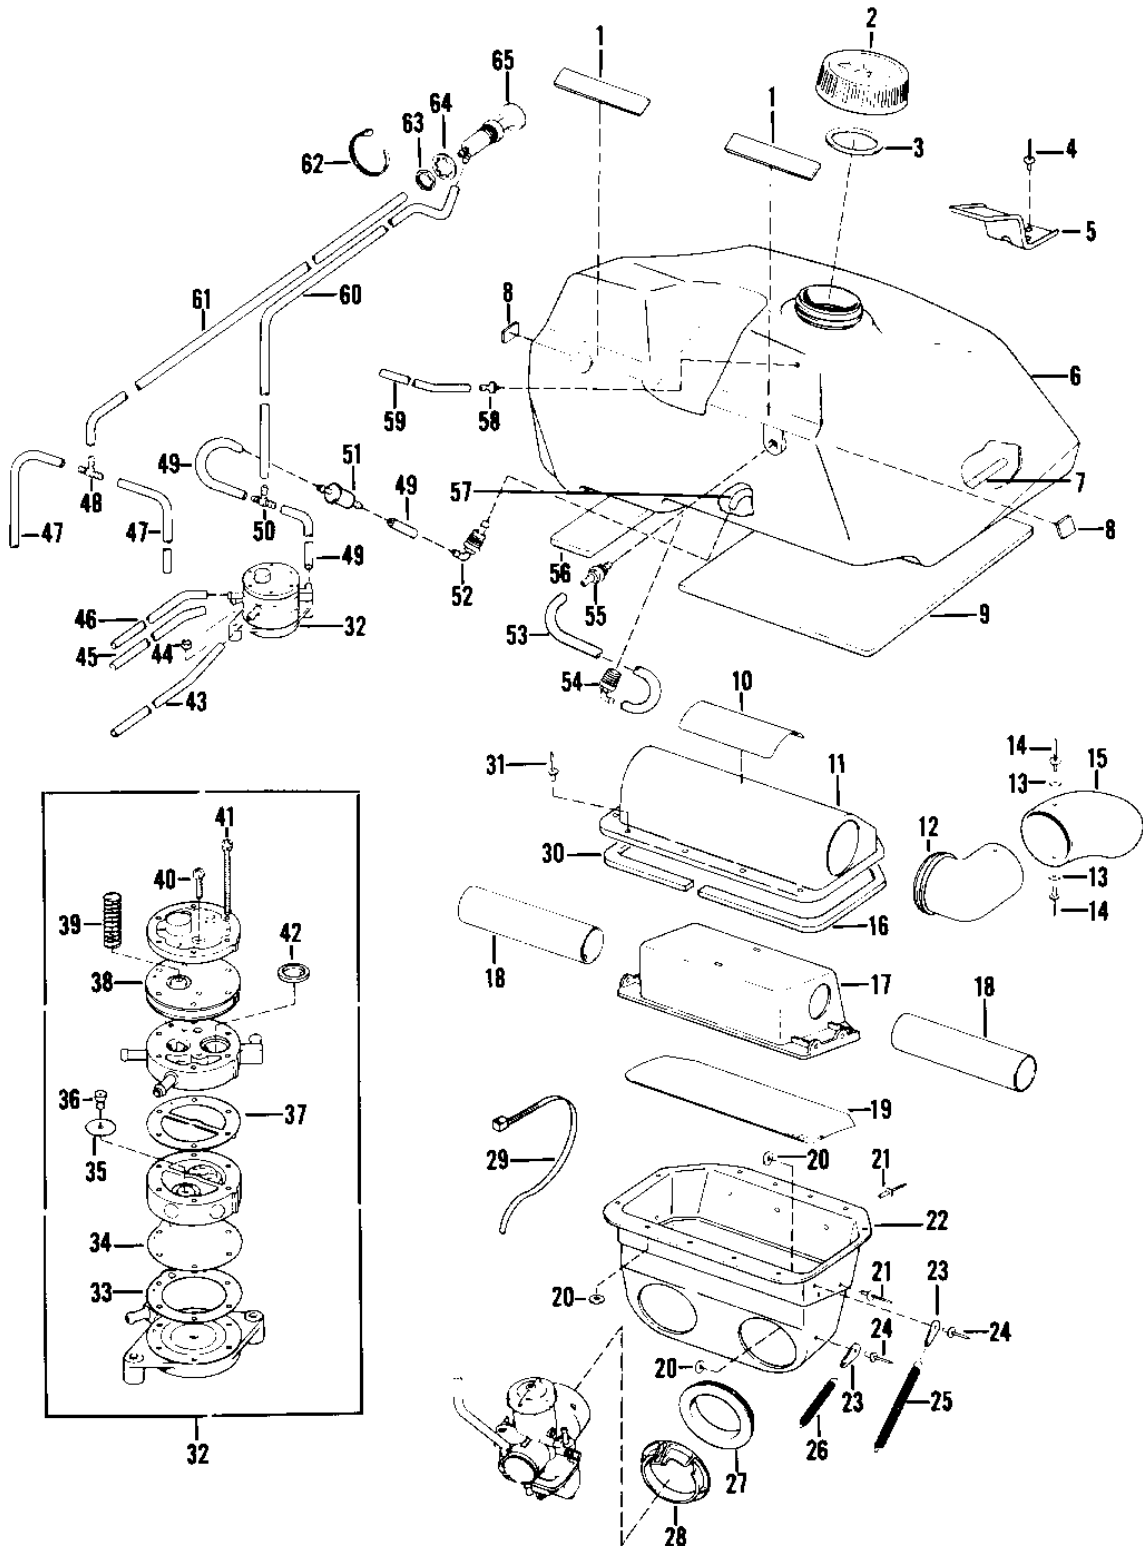

## 1980 Invader LTD 4/6 PARTS DIAGRAM

FUEL SYSTEM

## 1980 Invader LTD 4/6 PARTS LIST

## 1980 Invader LTD 4/6 PARTS LIST

FUEL SYSTEM

| ITEM NAME                    | PART NUMBER | QUANTITY |
|------------------------------|-------------|----------|
| TUBE, 1/8 X 15.00 (Ref # 59) | 92059-3531  | 1        |