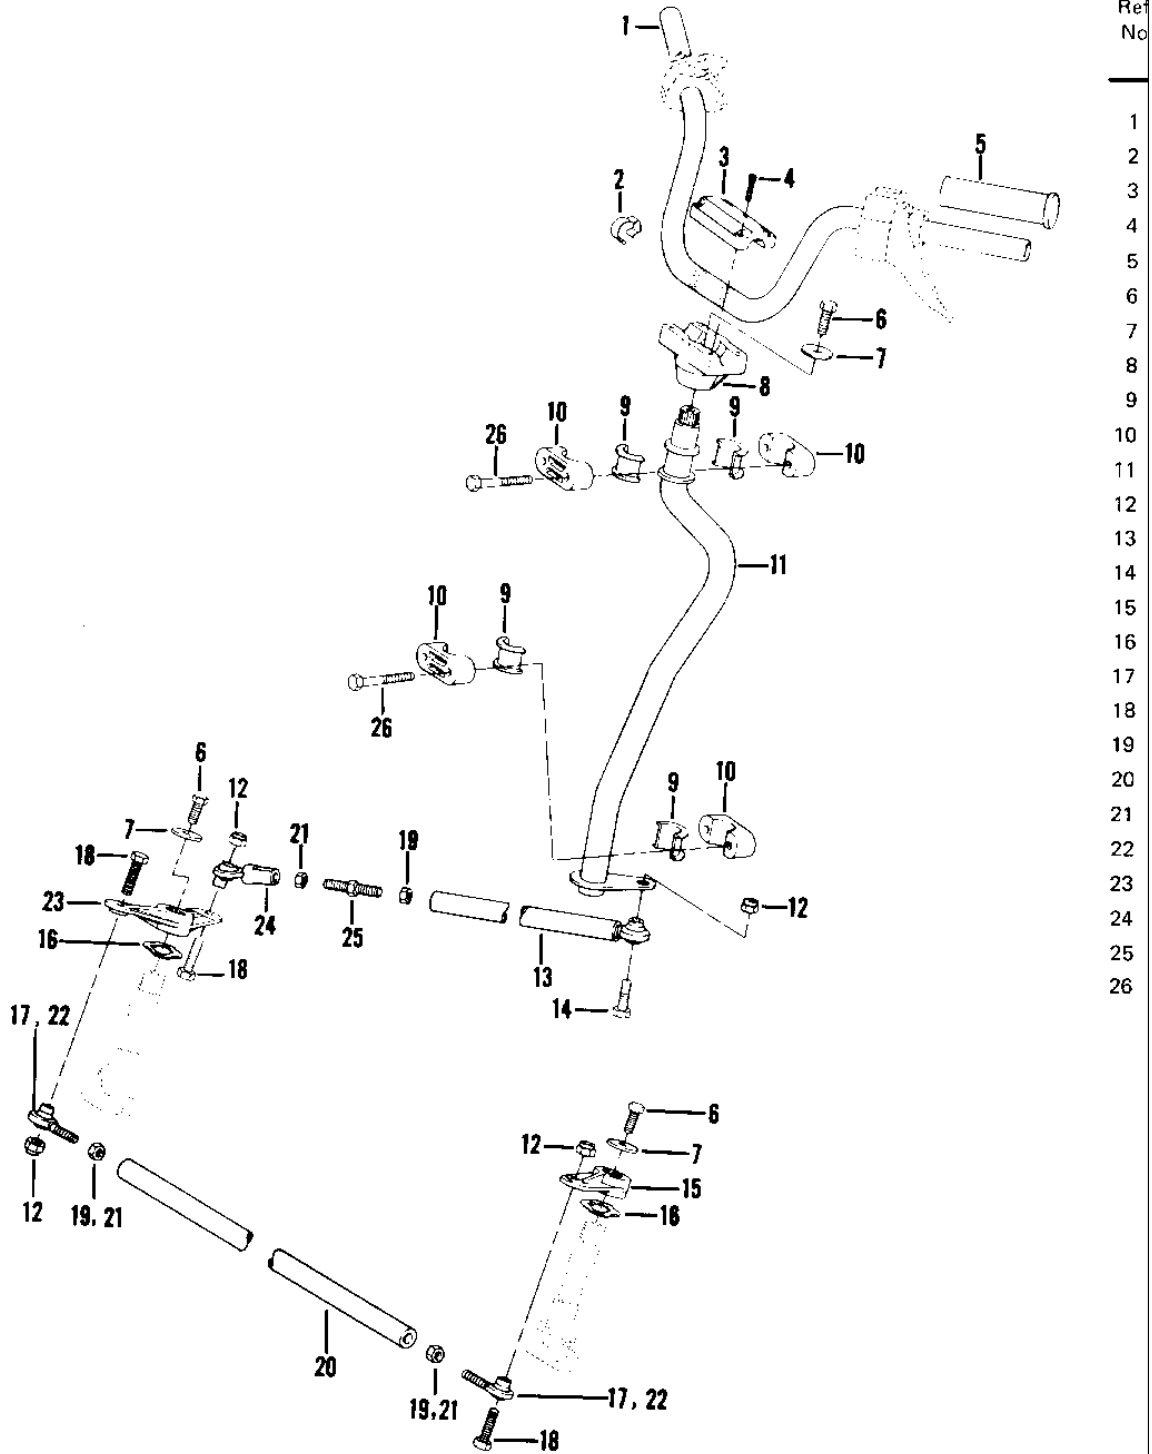

1980 Invader LTD 4/6 PARTS DIAGRAM

STERING

SS440-B1

1980 Invader LTD 4/6 PARTS LIST

STERING

ITEM NAME	PART NUMBER	QUANTITY
HANDLE-BAR (Ref # 1)	46003-3502	1
CLAMP-WIRE (Ref # 2)	92037-3508	1
HOLDER-HANDLE (Ref # 3)	46012-3503	1
SCREW (Ref # 4)	92009-3510	1
GRIP-HANDLE BAR (Ref # 5)	46075-3501	1
BOLT (Ref # 6)	92001-3511	1
WASHER (Ref # 7)	92022-3528	1
HOLDER-HANDLE (Ref # 8)	46012-3502	1
BUSHING-STEERING (Ref # 9)	92028-3510	1
BLOCK-UPPER STEERING (Ref # 10)	39009-3501	1
POLE-STEERING (Ref # 11)	39100-3504	1
NUT (Ref # 12)	350BA1200	1
ROD-TIE (Ref # 13)	39111-3509	1
BOLT (Ref # 14)	119BA1222	1
ARM-STEERING LH (Ref # 15)	39006-3505	1
WASHER (Ref # 16)	92022-3511	1
ROD-TIE-END RH (Ref # 17)	39112-3504	2
BOLT (Ref # 18)	119BA1224	1
NUT (Ref # 19)	344BA1200	1
ROD-TIE-COMP (Ref # 20)	39111-3507	1
NUT (Ref # 21)	92015-3510	1
ROD-TIE-END LH (Ref # 22)	39112-3505	2
ARM-STEERING RH (Ref # 23)	39006-3504	1
ROD-TIE-END LH FEMALE (Ref # 24)	39112-3506	2
STUD (Ref # 25)	92004-3502	1
BOLT (Ref # 26)	92001-3528	1