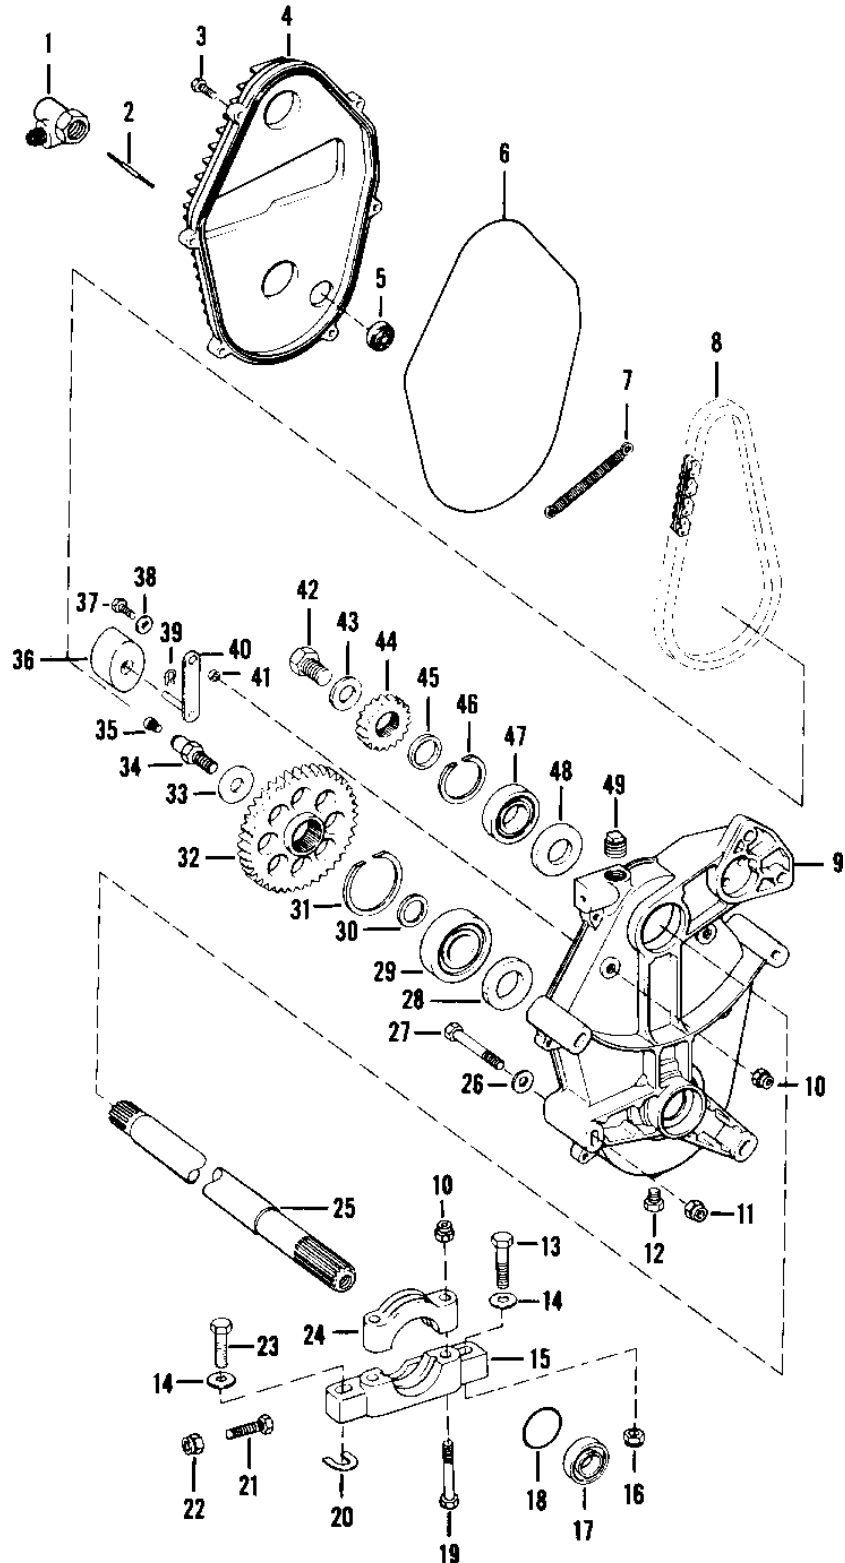

1980 Invader LTD 4/6 PARTS DIAGRAM

CHAIN CASE & JACKSHAFT

SS440-B1