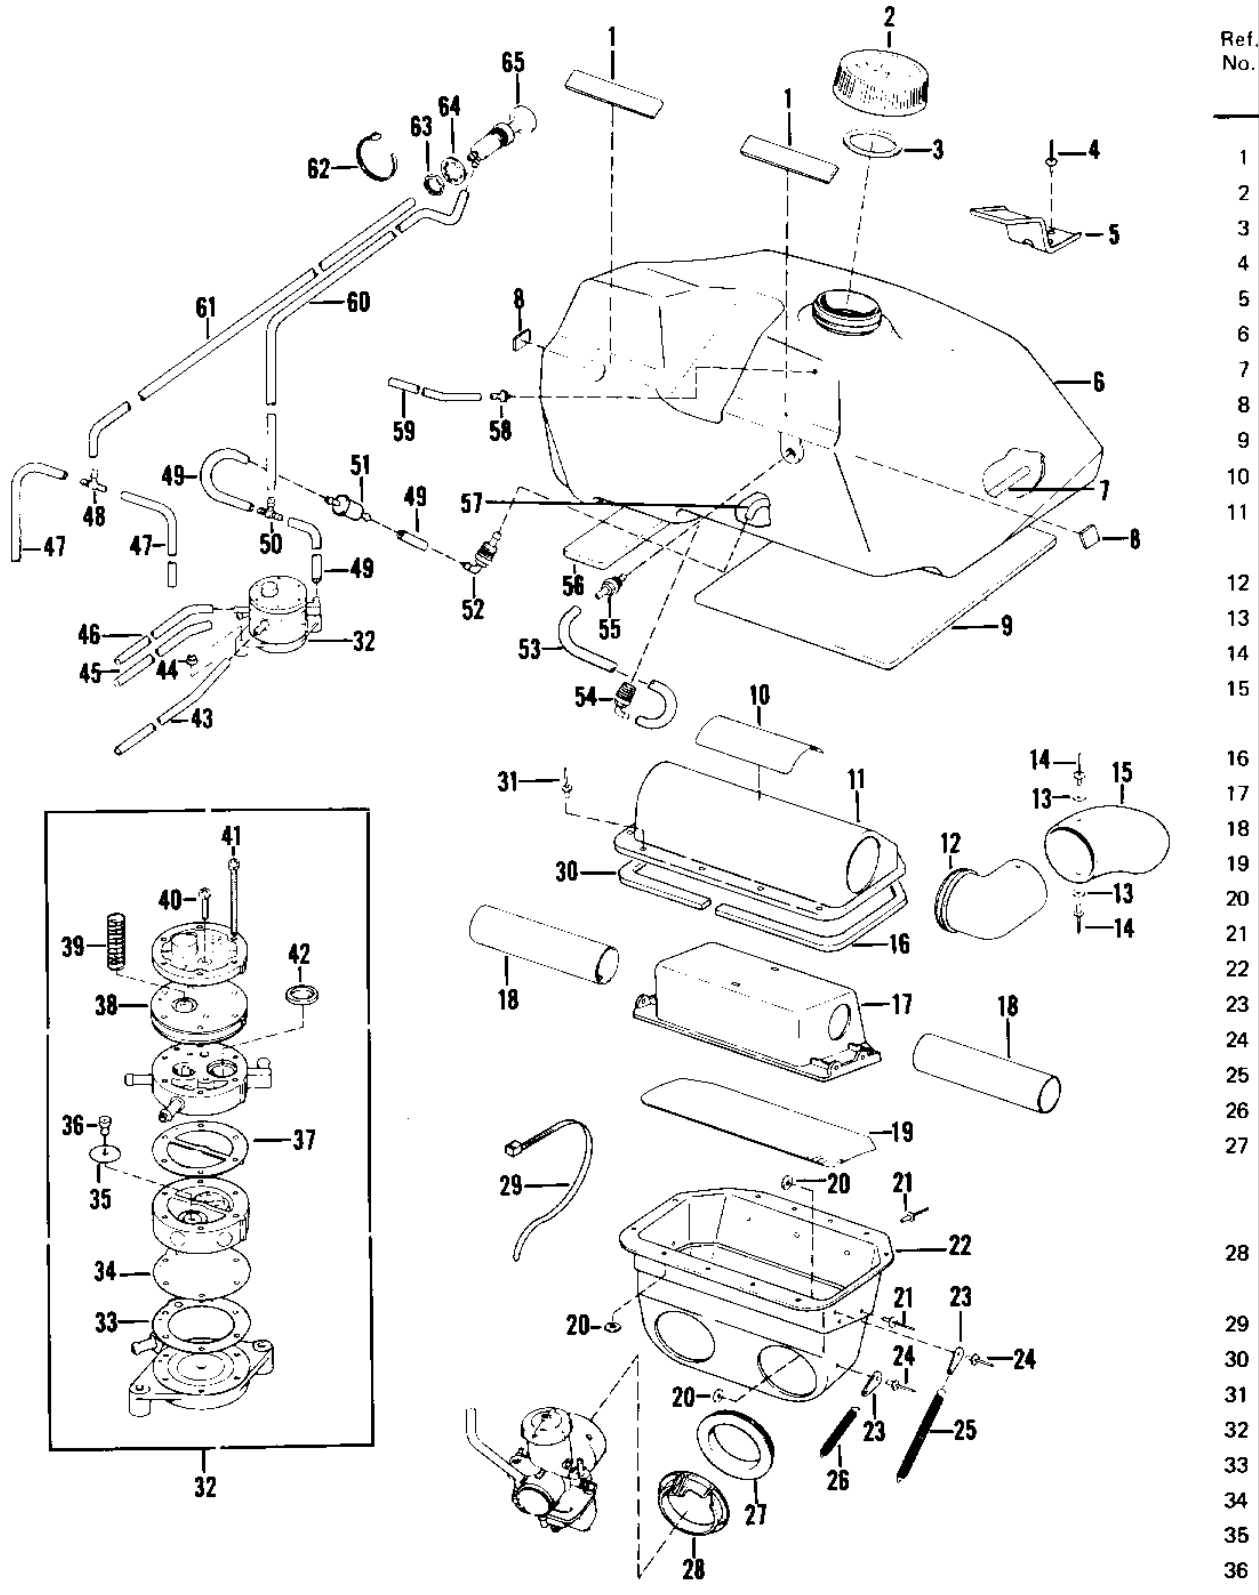

## 1980 Invader 340 PARTS DIAGRAM

FUEL SYSTEM

## 1980 Invader 340 PARTS LIST

### FUEL SYSTEM

ITEM NAME	PART NUMBER	QUANTITY
PUMP-FUEL (Ref # 32)	49040-3504	1
.GASKET-FUEL PUMP (Ref # 33)	11009-3506	1
.DIAPHRAGM-FUEL PUMP (Ref # 34)	43028-3501	1
.VALVE-FUEL PUMP (Ref # 35)	16126-3501	1
.GROMMET (Ref # 36)	92071-3505	1
.GASKET-FUEL PUMP (Ref # 37)	11009-3507	1
.DIAPHRAGM-FUEL PUMP (Ref # 38)	43028-3502	1
.SPRING-FUEL PUMP (Ref # 39)	92081-3525	1
.SCREW (Ref # 40)	92009-3521	1
.SCREW (Ref # 41)	92009-3522	1
.FILTER-FUEL PUMP (Ref # 42)	49019-3501	1
TUBE-FUEL 7/32ID-100' (Ref # 43)	92059-3520	6
NUT-SPECIAL (Ref # 44)	92015-3520	1
TUBE-FUEL 3/32ID-100' (Ref # 47)	92059-3518	3
FITTING-FUEL TANK (Ref # 48)	92005-3507	1
FITTING-FUEL PUMP (Ref # 50)	92005-3506	1
FILTER-FUEL (Ref # 51)	49019-3502	1
FITTING-FUEL TANK (Ref # 52)	92005-3510	1
FITTING-FUEL TANK (Ref # 54)	92005-3511	1
FITTING-FUEL TANK (Ref # 55)	92005-3502	1
PAD-FUEL TANK (Ref # 56)	39156-3504	1
FITTING-FUEL TANK VEN (Ref # 58)	92005-3503	1
TUBE-FUEL 1/8ID -100' (Ref # 59)	92059-3519	1
BAND (Ref # 62)	92072-3501	1
NUT (Ref # 63)	92015-3515	1
WASHER (Ref # 64)	92022-3521	1
PUMP-PRIMING (Ref # 65)	49043-3502	1