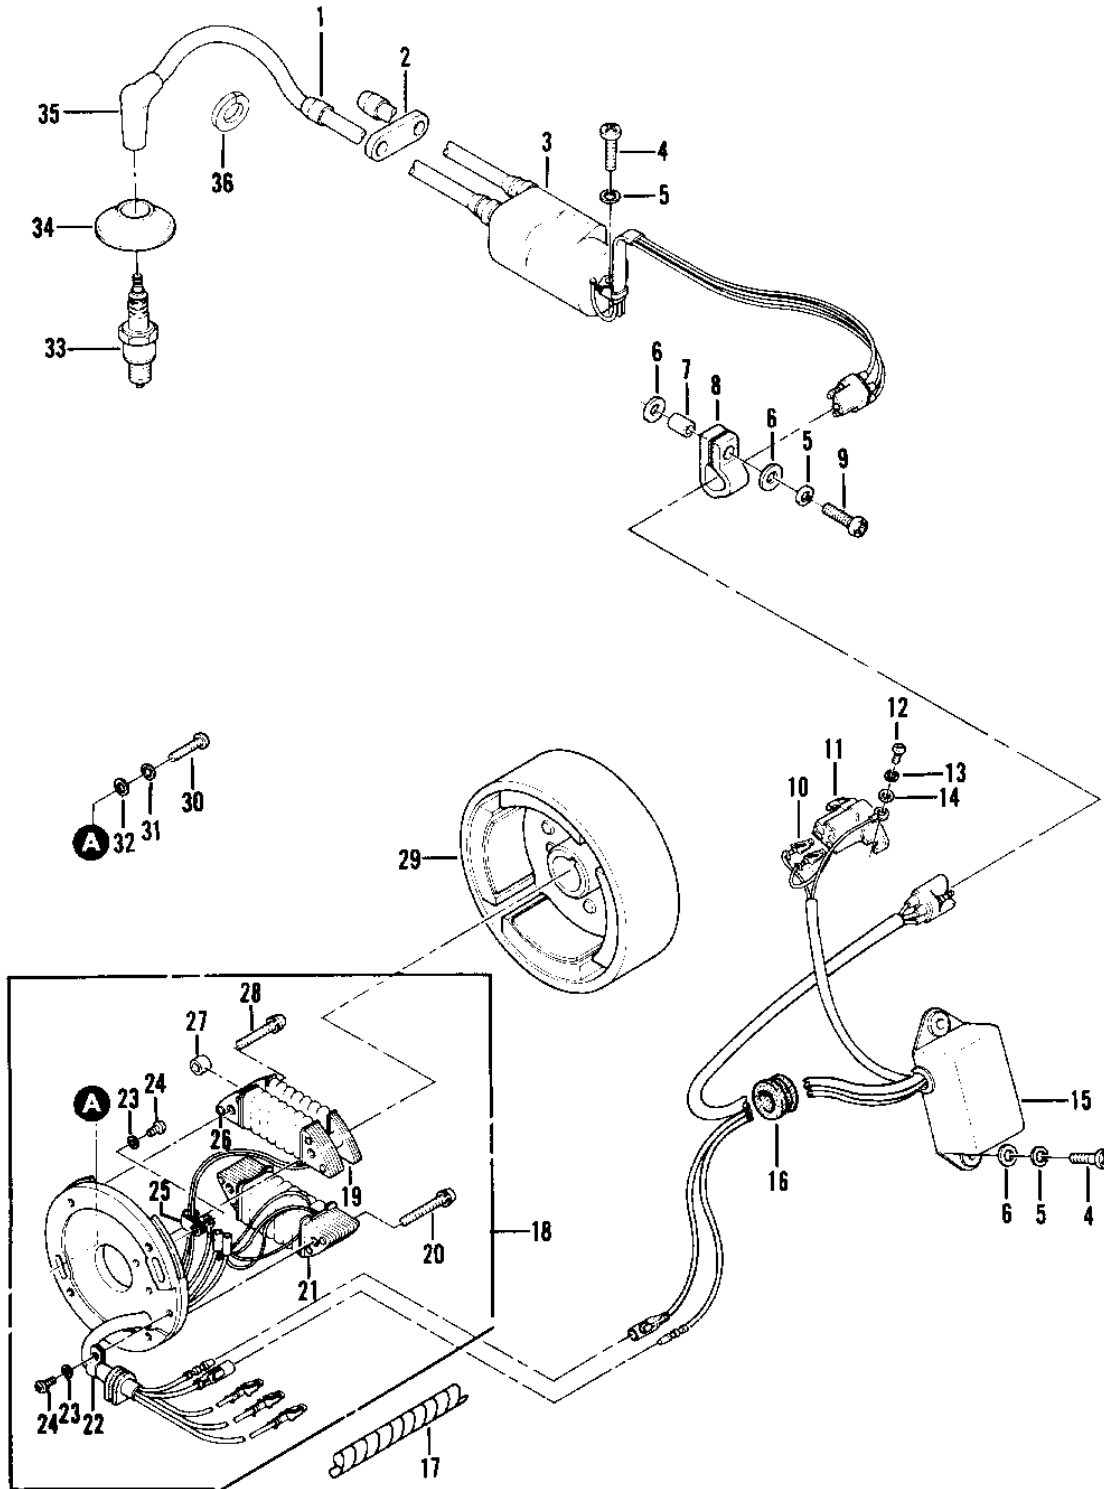

1979 Invader 340 PARTS DIAGRAM

MAGNETO

Magnet

Ref.
No.

- 1
- 2
- 3
- 4
- 5
- 6
- 7
- 8
- 9
- 10
- 11
- 12
- 13
- 14
- 15
- 16
- 17
- 18
- 19
- 20
- 21
- 22
- 23
- 24
- 25
- 26
- 27
- 28
- 29
- 30
- 31
- 32
- 33
- 34
- 35
- 36

1979 Invader 340 PARTS LIST

MAGNETO

ITEM NAME	PART NUMBER	QUANTITY
GROMMET (Ref # 1)	92071-517	1
GROMMET (Ref # 2)	92071-529	1
COIL-IGNITION (Ref # 3)	21121-3004	1
SCREW PAN HEAD 6X25 (Ref # 4)	220B0625	1
WASHER SPRING 6MM (Ref # 5)	461F0600	1
WASHER,IGNITER (Ref # 6)	92022-3013	1
COLLAR-CLAMP (Ref # 7)	92027-291	1
CLAMP-IGNIT HARNESS (Ref # 8)	92037-3003	1
SCREW PAN HEAD 6X40 (Ref # 9)	220B0640	1
TERMINAL-ENG CONNECTR (Ref # 10)	21169-3001	1
CONNECTOR-HARNESS (Ref # 11)	59221-3001	1
SCREW PAN HEAD 4X10 (Ref # 12)	220B0410	1
WASHER SPRING 4MM (Ref # 13)	461F0400	2
WASHER (Ref # 14)	92022-558	1
IGNITER (Ref # 15)	21119-3021	1
GROMMET (Ref # 16)	92071-3501	1
SLEEVE-WIRE WRAP (Ref # 17)	42036-3506	1
STATOR ASSY (Ref # 18)	21003-3004	1
.COIL,PULSING (Ref # 19)	59026-3001	1
.SCREW 5X34 (Ref # 20)	92011-532	1
.COIL-LIGHTING (Ref # 21)	21047-3001	1
.CLAMP-STATOR WIRE (Ref # 22)	92037-518	1
.SCREW PAN HEAD 4X8 (Ref # 24)	220B0408	1
.CLAMP-COIL WIRE (Ref # 25)	92037-517	1
.COIL-EXCITING (Ref # 26)	21049-511	1
.COLLAR-COIL (Ref # 27)	92027-521	1
.SCREW 5X38 (Ref # 28)	92009-3002	1
FLYWHEEL (Ref # 29)	21050-3002	1
SCREW PAN HEAD 5X20 (Ref # 30)	220B0520	1

1979 Invader 340 PARTS LIST

MAGNETO

ITEM NAME	PART NUMBER	QUANTITY
WASHER SPRING 5MM (Ref # 31)	461F0500	1
WASHER (Ref # 32)	92022-544	1
SPARK PLUG BR9EV (Ref # 33)	92070-3002	1
CAP-SPARK PLUG (Ref # 35)	21130-508	1