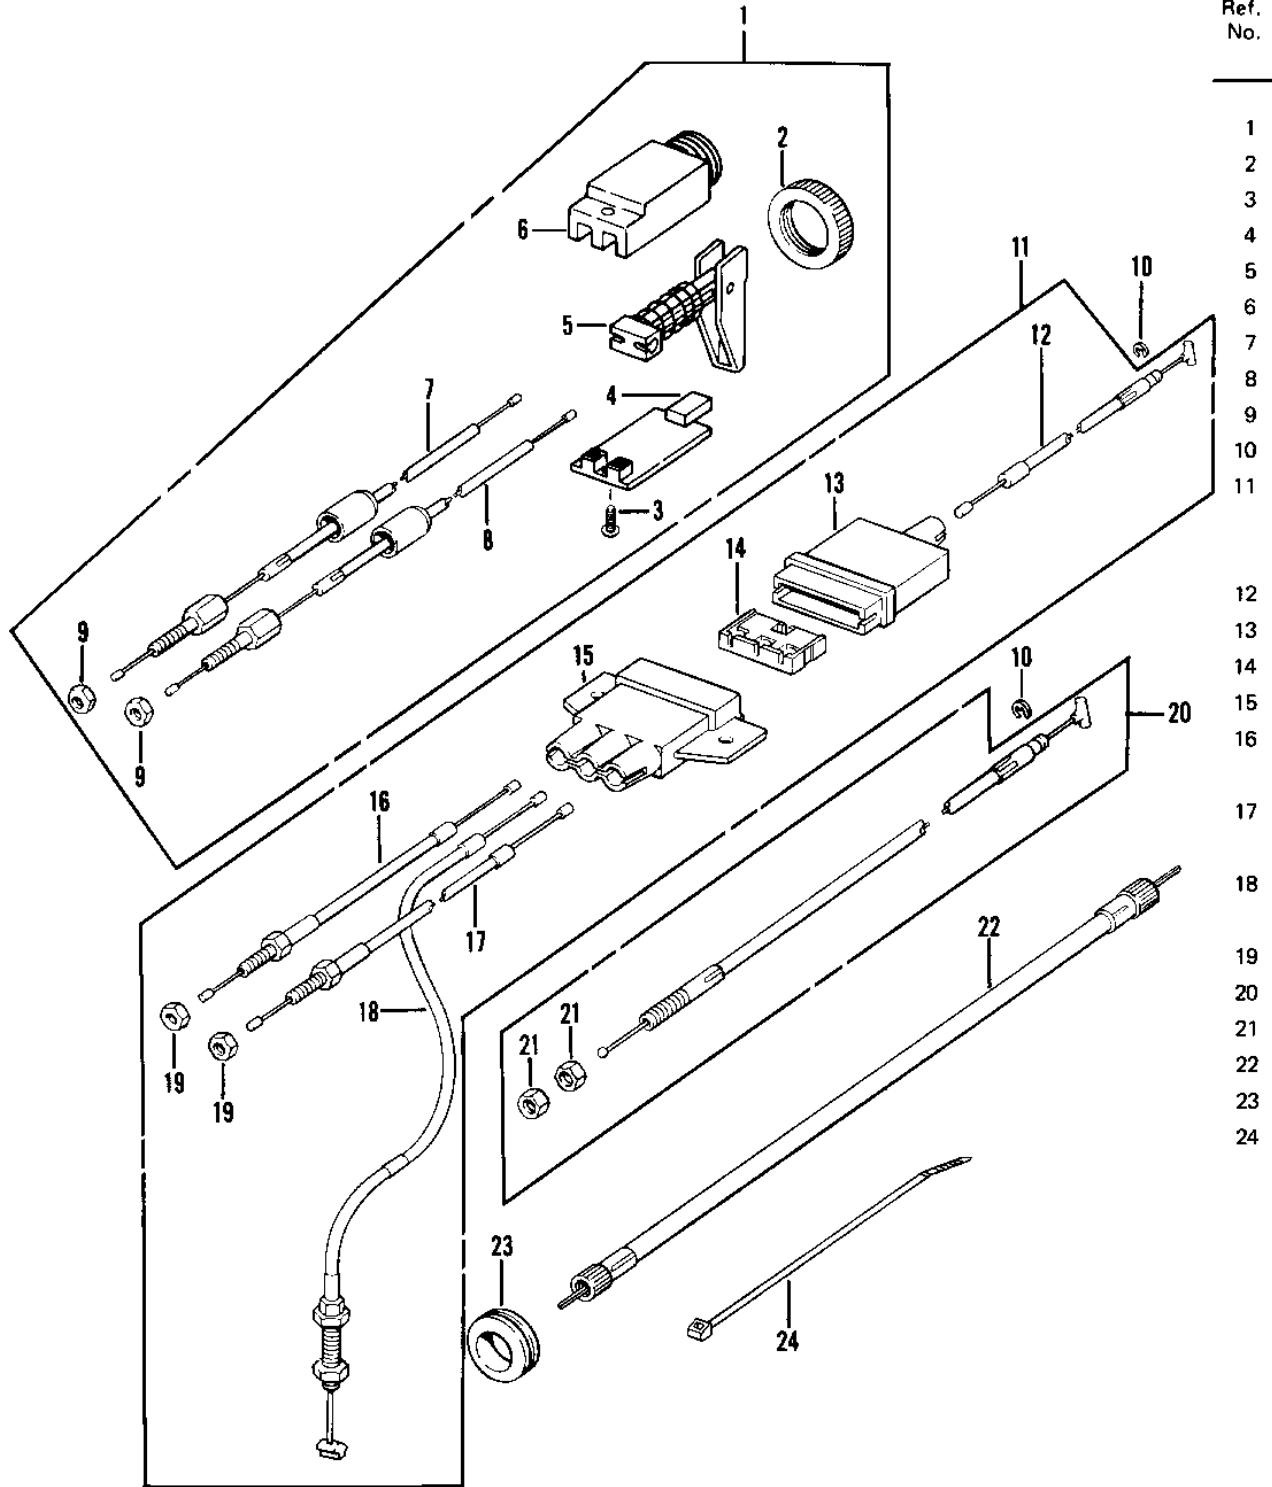

1979 Invader 340 PARTS DIAGRAM

CABLES

Cables

Ref.
No.

- 1
- 2
- 3
- 4
- 5
- 6
- 7
- 8
- 9
- 10
- 11
- 12
- 13
- 14
- 15
- 16
- 17
- 18
- 19
- 20
- 21
- 22
- 23
- 24

1979 Invader 340 PARTS LIST

CABLES

ITEM NAME	PART NUMBER	QUANTITY
CABLE-ASSY-PRIMING (Ref # 1)	39030-3501	1
.NUT (Ref # 2)	92015-3508	1
.HOUSING-ASSY-PRIMER (Ref # 3)	13227-3540	4
.CABLE-PRIMING (Ref # 7)	39030-3503	1
.CABLE-PRIMING (Ref # 8)	39030-3502	1
.NUT (Ref # 9)	92015-3512	2
RING-SNAP (Ref # 10)	92033-3502	1
CABLE-ASSY-THROTTLE (Ref # 11)	54012-3526	1
.CABLE-THROTTLE (Ref # 12)	54012-3512	1
.HOUSING-ASSY-CABLE (Ref # 13)	13227-3541	3
.CABLE-THROTTLE (Ref # 16)	54012-3517	1
.CABLE-THROTTLE (Ref # 17)	54012-3518	1
.CABLE-THROTTLE (Ref # 18)	54012-3508	1
CABLE-BRAKE (Ref # 20)	54005-3501	1
.NUT (Ref # 21)	344BA1000	1
CABLE-SPEEDOMETER (Ref # 22)	54001-3502	1
GROMMET (Ref # 23)	92071-3502	1
BAND (Ref # 24)	92072-3501	1