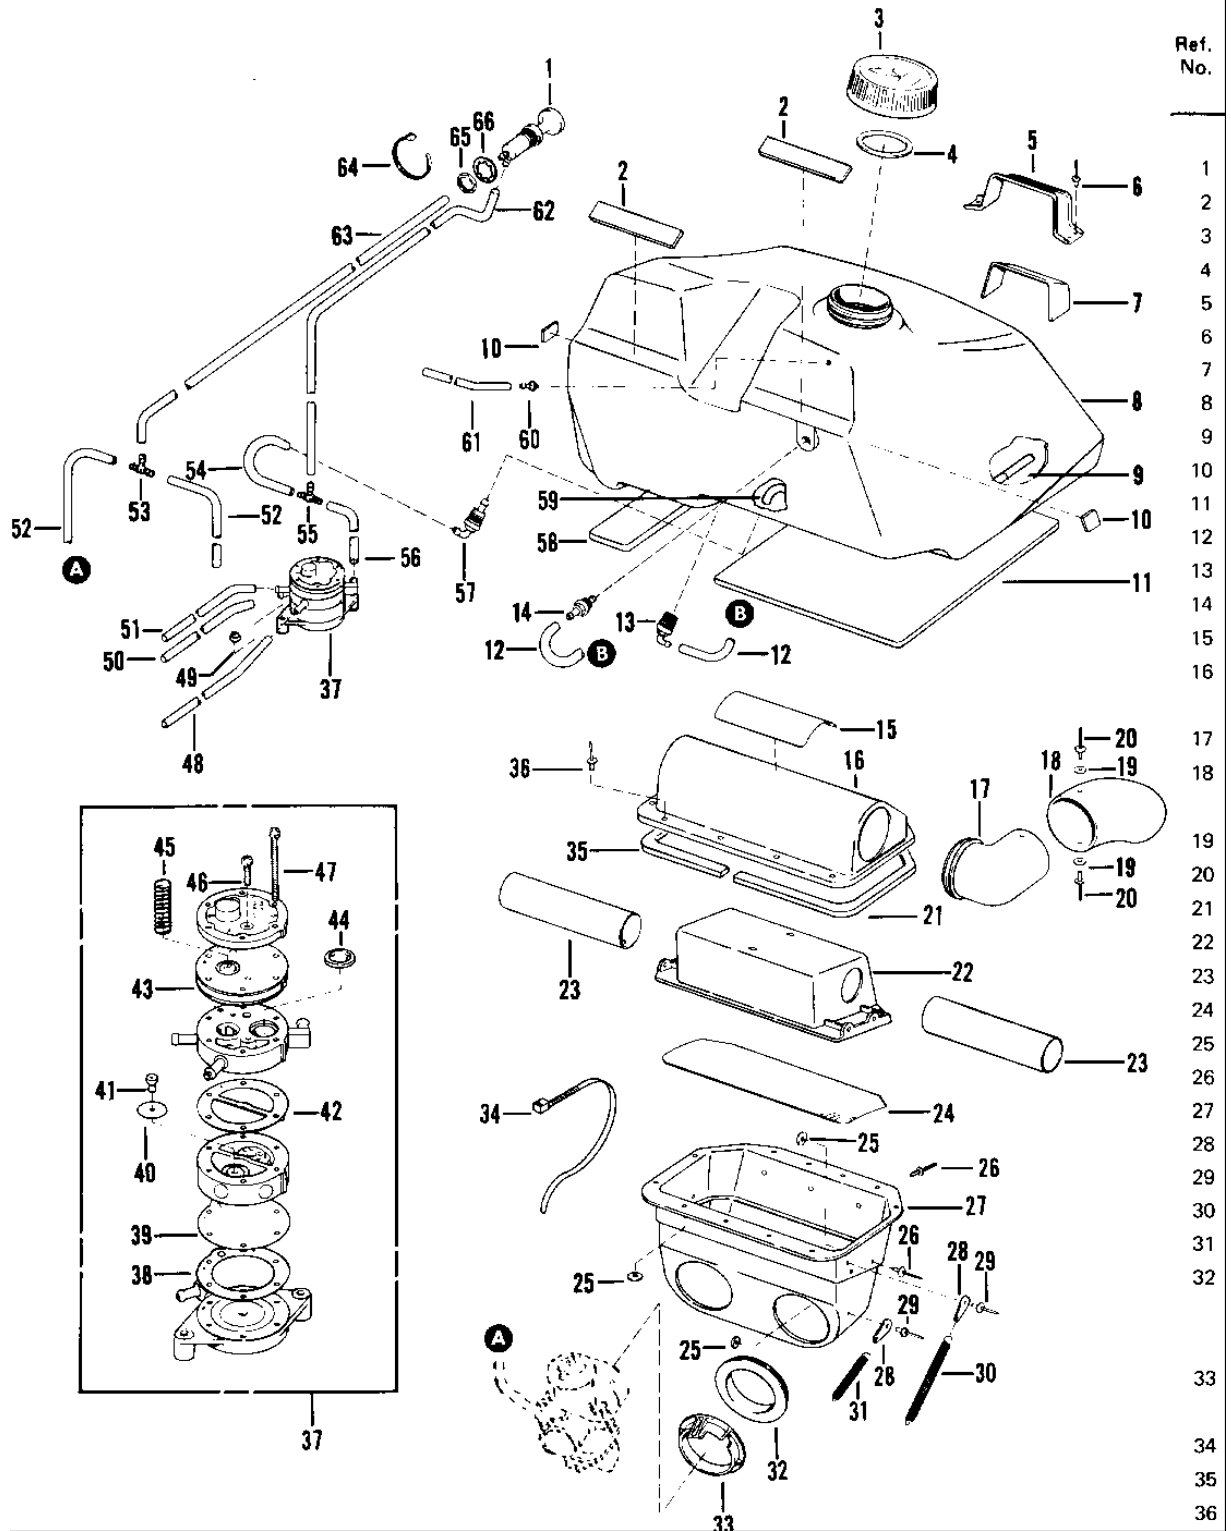

## 1979 Invader 340 PARTS DIAGRAM

FUEL SYSTEM

Fuel Sys

### FUEL SYSTEM

ITEM NAME	PART NUMBER	QUANTITY
SPRING-LOWER PLATE (Ref # 31)	92081-3518	1
SEAL-36MM CARB (Ref # 32)	92093-3502	1
BAND (Ref # 34)	92072-3507	1
GASKET-SILENCER-MATCH (Ref # 35)	11009-3511	1
RIVET (Ref # 36)	534XX0508	1
PUMP-FUEL (Ref # 37)	49040-3504	1
.GASKET-FUEL PUMP (Ref # 38)	11009-3506	1
.DIAPHRAGM-FUEL PUMP (Ref # 39)	43028-3501	1
.VALVE-FUEL PUMP (Ref # 40)	16126-3501	1
.GROMMET (Ref # 41)	92071-3505	1
.GASKET-FUEL PUMP (Ref # 42)	11009-3507	1
.DIAPHRAGM-FUEL PUMP (Ref # 43)	43028-3502	1
.FILTER-FUEL PUMP (Ref # 44)	49019-3501	1
.SPRING-FUEL PUMP (Ref # 45)	92081-3525	1
.SCREW (Ref # 46)	92009-3521	1
.SCREW (Ref # 47)	92009-3522	1
.TUBE-FUEL 7/32ID-100' (Ref # 48)	92059-3520	6
NUT (Ref # 49)	350BA0800	1
TUBE-FUEL 3/32ID-100' (Ref # 52)	92059-3518	3
FITTING-FUEL TANK (Ref # 53)	92005-3507	1
FITTING-FUEL PUMP (Ref # 55)	92005-3506	1
FITTING-FUEL TANK (Ref # 57)	92005-3510	1
PAD-FUEL TANK (Ref # 58)	39156-3504	1
FITTING-FUEL TANK VEN (Ref # 60)	92005-3503	1
TUBE-FUEL 1/8ID -100' (Ref # 61)	92059-3519	1
BAND (Ref # 64)	92072-3501	1
NUT (Ref # 65)	92015-3515	1
WASHER (Ref # 66)	92022-3521	1