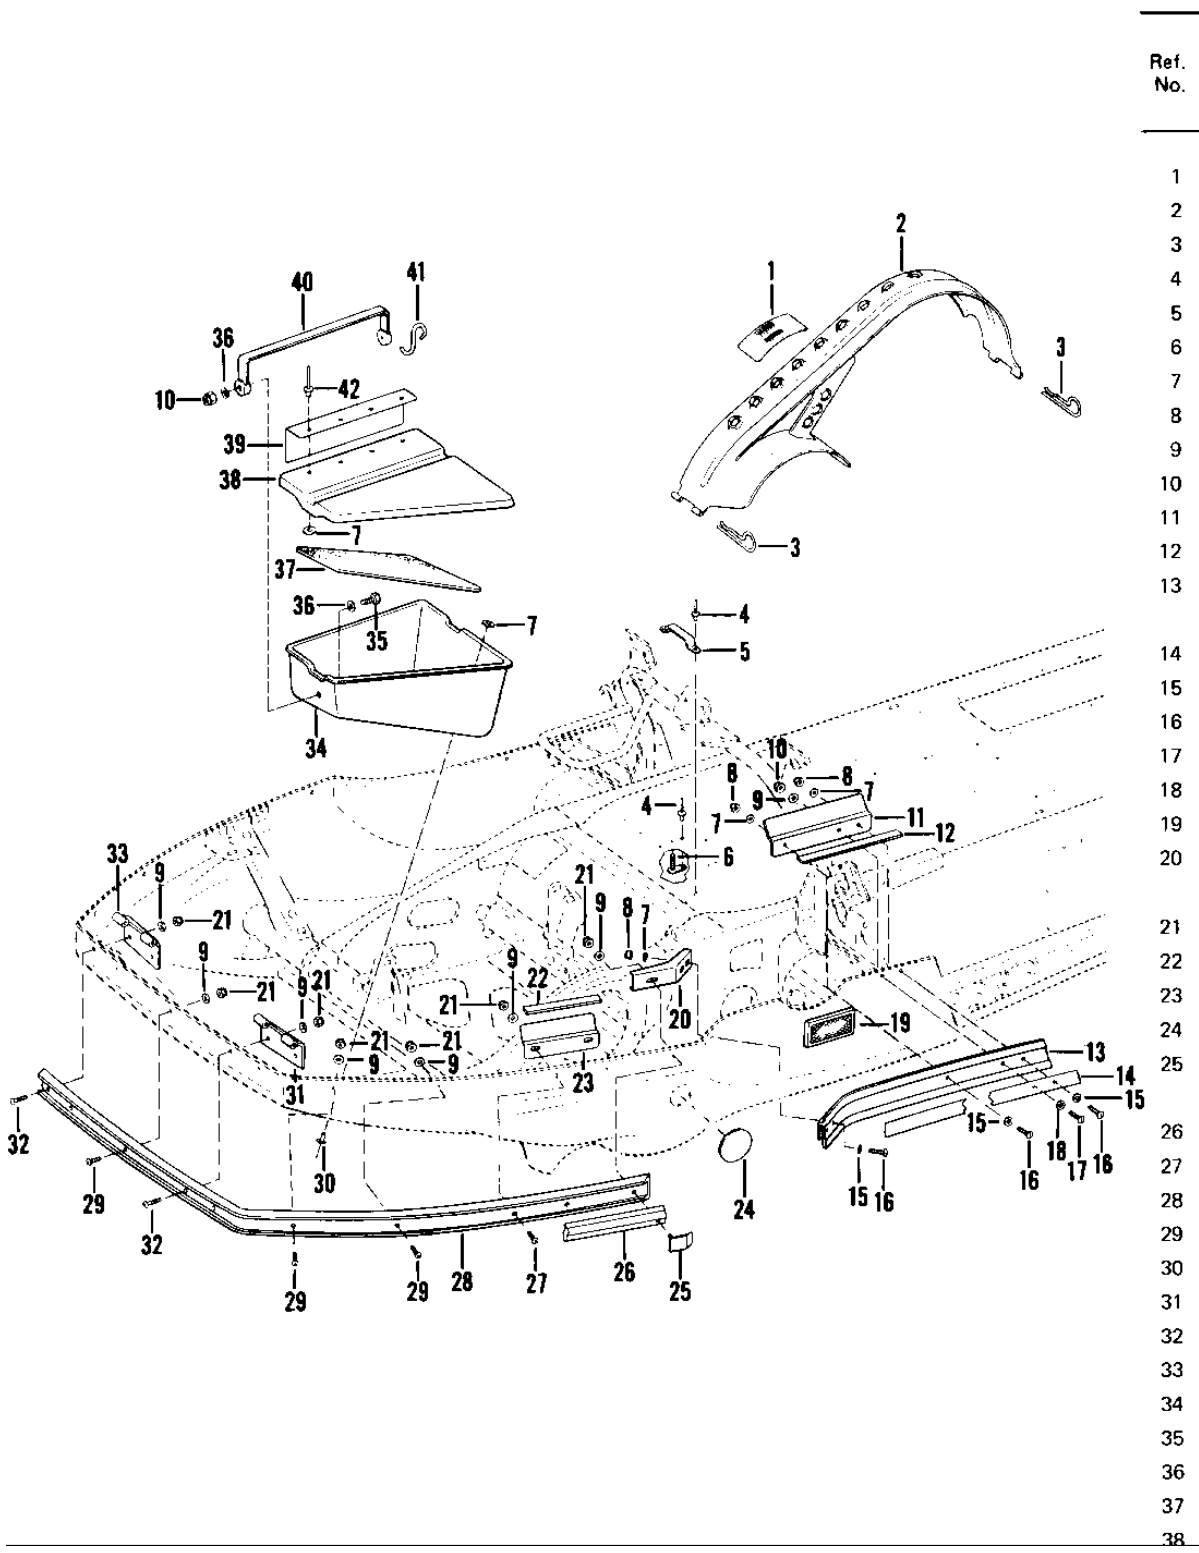

1979 Invader 340 PARTS DIAGRAM

CHASSIS 1 OF 3

Chassis 1

Ref. No.
1
2
3
4
5
6
7
8
9
10
11
12
13
14
15
16
17
18
19
20
21
22
23
24
25
26
27
28
29
30
31
32
33
34
35
36
37
38

1979 Invader 340 PARTS LIST

CHASSIS 1 OF 3

ITEM NAME	PART NUMBER	QUANTITY
LABEL-WARN-GUARD (Ref # 1)	56040-3501	1
GUARD-COMP-CONVERTER (Ref # 2)	39056-3501	1
PIN-HAIR (Ref # 3)	39092-3502	1
RIVET (Ref # 4)	92039-3526	1
COVER-FUEL TUBE (Ref # 5)	14025-3501	1
MOUNT-FUEL PUMP (Ref # 6)	39169-3502	1
WASHER (Ref # 7)	412EA0600	1
NUT (Ref # 8)	350BA0600	1
WASHER (Ref # 9)	412EA0800	1
NUT (Ref # 10)	351BA0800	1
GUIDE-HOOD (Ref # 11)	13070-3508	1
TRIM-SEAL (Ref # 12)	39145-3506	2
GUIDE-COWL-LH (Ref # 13)	13070-3510	1
GUIDE-COWL-RH (Ref # 13)	13070-3509	1
PATTERN-GUIDE (Ref # 14)	56027-3502	1
WASHER (Ref # 15)	92022-3524	1
SCREW (Ref # 16)	92009-3527	1
SCREW (Ref # 17)	250DH0812	1
WASHER (Ref # 18)	412EH0800	1
REFLECTOR-ASSY-RED (Ref # 19)	28001-3502	1
BRACE-CHASSIS LH (Ref # 20)	35009-3502	1
BRACE-CHASSIS RH (Ref # 20)	35009-3501	1
NUT (Ref # 21)	350BA0800	1
GUIDE-HOOD (Ref # 23)	13070-3507	1
PLUG-CONVERTER BOLT (Ref # 24)	92066-3503	1
CLAMP-BUMPER TRIM LH (Ref # 25)	92037-3505	1
CLAMP-BUMPER TRIM RH (Ref # 25)	92037-3504	1
TRIM-RUBBER INSERT (Ref # 26)	53044-3501	1
SCREW (Ref # 27)	92009-3506	1

1979 Invader 340 PARTS LIST

CHASSIS 1 OF 3

ITEM NAME	PART NUMBER	QUANTITY
BUMPER-FRONT (Ref # 28)	39027-3501	1
SCREW (Ref # 29)	92009-3513	1
RIVET (Ref # 30)	535XX0606	1
HINGE-LOWER LH (Ref # 31)	53009-3506	1
SCREW (Ref # 32)	92009-3516	1
HINGE-LOWER RH (Ref # 33)	53009-3510	1
CASE-TOOL (Ref # 34)	32098-3501	1
BOLT (Ref # 35)	118AA0820	1
WASHER (Ref # 36)	413EA0800	1
PAD-STORAGE (Ref # 37)	39086-3501	1
COVER-CASE TOOL (Ref # 38)	14025-3503	1
GUARD-TOOL CASE (Ref # 39)	55020-3501	1
BAND (Ref # 40)	92072-3504	1
HOOK-BAND (Ref # 41)	27012-3502	1
RIVET (Ref # 42)	92039-3533	1