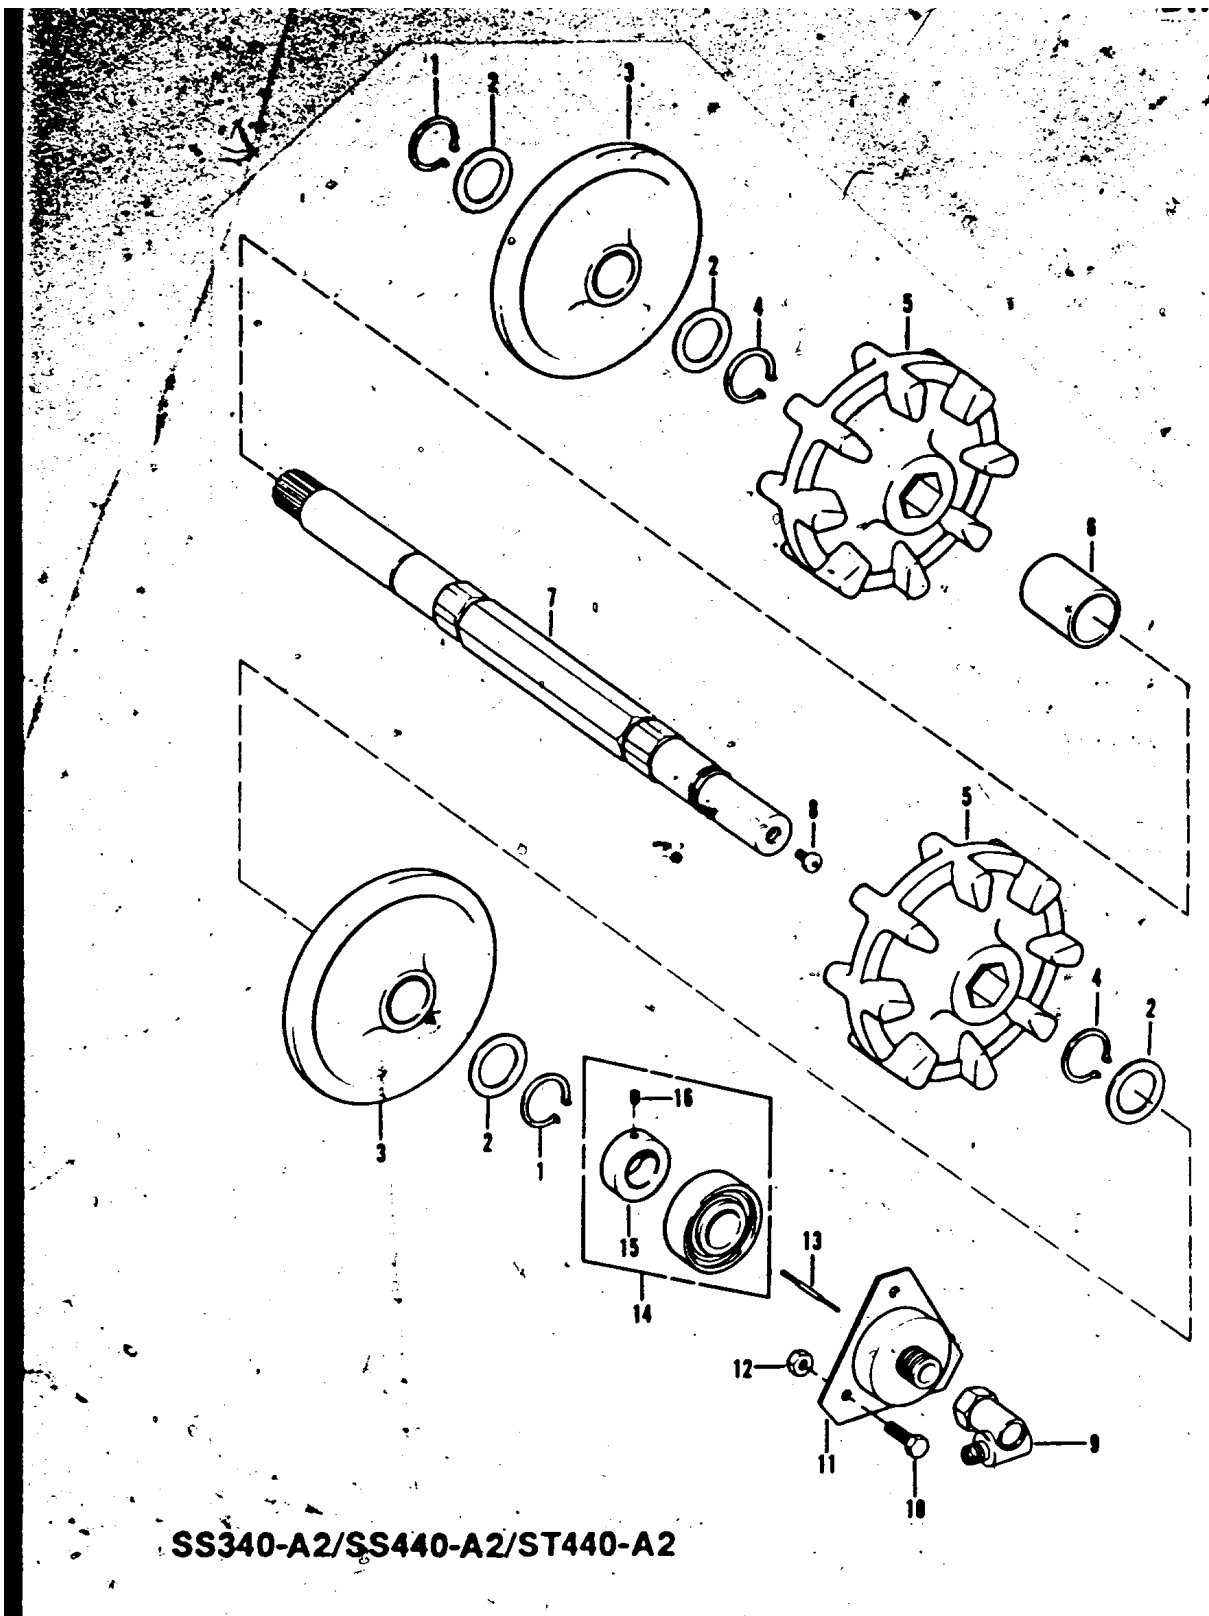

1979 Invader 340 PARTS DIAGRAM

DRIVESHAFT

1979 Invader 340 PARTS LIST

DRIVESHAFT

ITEM NAME	PART NUMBER	QUANTITY
RING-SNAP (Ref # 1)	92033-3503	1
WASHER (Ref # 2)	92022-3501	1
WHEEL-IDLER-FRONT (Ref # 3)	39153-3505	1
RING-SNAP (Ref # 4)	92033-3501	1
SPROCKET-DRV SHFT-8TH (Ref # 5)	12046-3502	1
PIPE-SPACER (Ref # 6)	32032-3521	1
KIT-DRIVE SHAFT (Ref # 7)	99970-3541	1
ADAPTER-SPEEDO KEY (Ref # 8)	41077-3502	1
ADAPTER-SPEEDO DRIVE (Ref # 9)	41077-3501	1
BOLT (Ref # 10)	119BA1012	1
FLANGE-COMP-BEARING (Ref # 11)	39171-3501	1
NUT (Ref # 12)	350BA1000	1
KEY-SPEEDO ADAPTER (Ref # 13)	39072-3501	1
BEARING-BALL (Ref # 14)	92045-3509	1
.COLLAR-BEARING (Ref # 15)	92027-3502	1
.SCREW (Ref # 16)	92009-3526	1