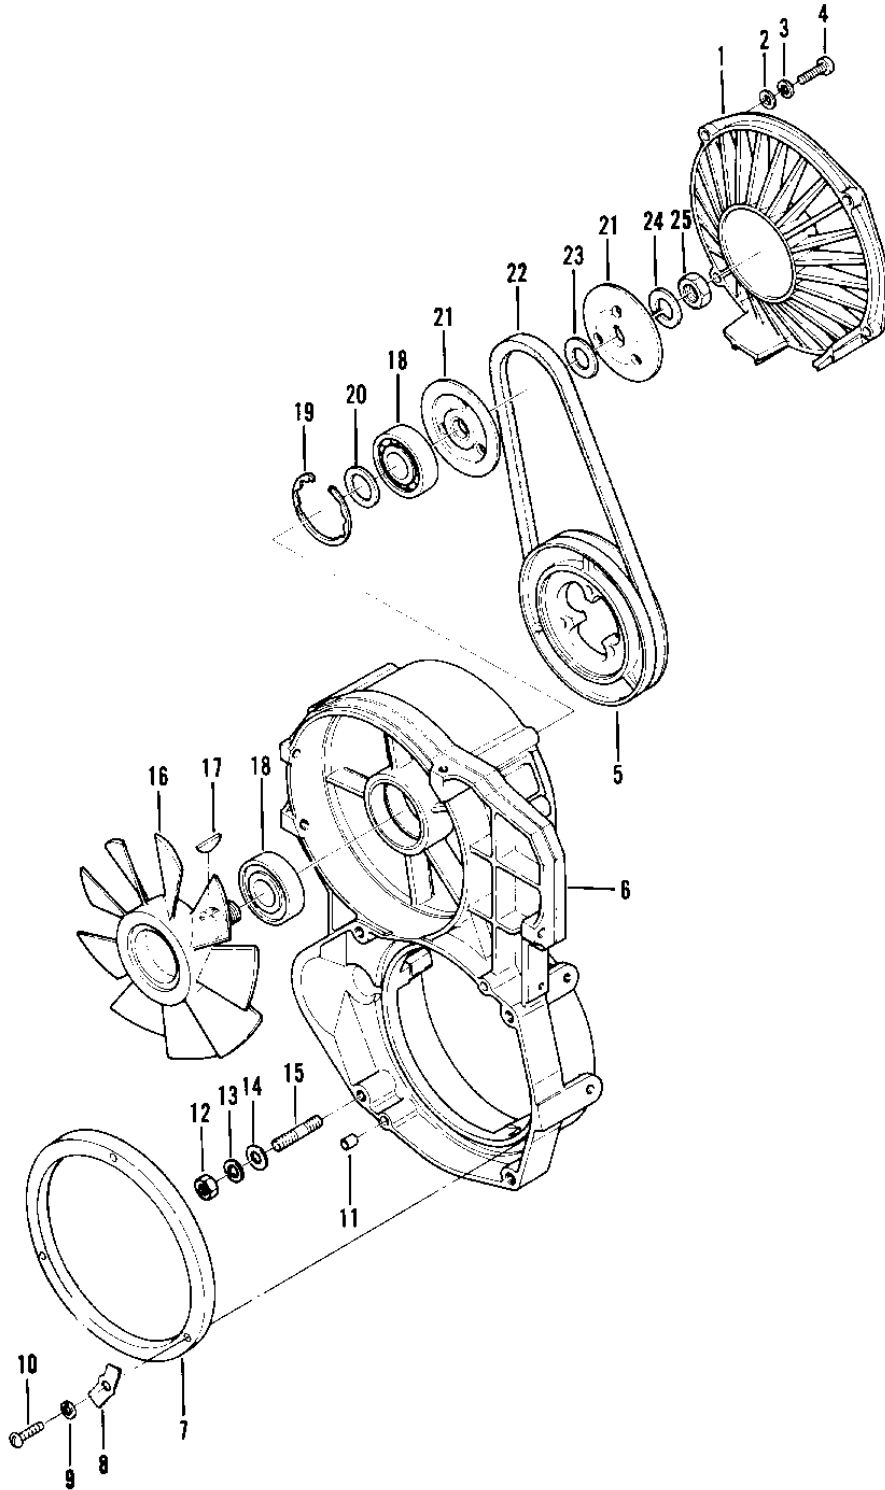

1979 Drifter 340 PARTS DIAGRAM

FAN CASE

SA340-A3/SB440-A3

F

1979 Drifter 340 PARTS LIST

FAN CASE

ITEM NAME	PART NUMBER	QUANTITY
SCREEN-FAN (Ref # 1)	14037-503	1
SCREW 4X20 (Ref # 4)	234B0420A	1
PULLY-FAN (Ref # 5)	59091-515	1
HOUSING-FAN (Ref # 6)	59066-3007	1
PLATE-SEAL (Ref # 7)	13190-502	1
WASHER (Ref # 8)	92022-545	1
WASHER SPRING 4MM (Ref # 9)	461F0400	1
SCREW PAN HEAD 4X10 (Ref # 10)	220B0410	1
PIN,DOWEL,6X12 (Ref # 11)	551A0612	1
NUT,8MM (Ref # 12)	311B0800	1
WASHER SPRING 8MM (Ref # 13)	461F0800	1
WASHER PLAIN 8MM (Ref # 14)	410B0800	1
STUD 8X20 (Ref # 15)	172G0820	1
FAN-ASSY-COOLING (Ref # 16)	59041-501	1
UNAVAILABLE IN PRICE BOOK (Ref # 17)	510S3200	1
BEARING-BALL (Ref # 18)	92045-501	1
RING-SNAP (Ref # 19)	92033-3001	1
SHIM-1.0T (Ref # 20)	92025-529	1
PULLEY-FAN (Ref # 21)	59091-3001	1
BELT-FAN (Ref # 22)	59011-3002	1
SHIM-0.06T (Ref # 23)	92025-501	1
WASHER SPRING 14MM (Ref # 24)	461F1400	1
NUT 14MM (Ref # 25)	315B1400	1