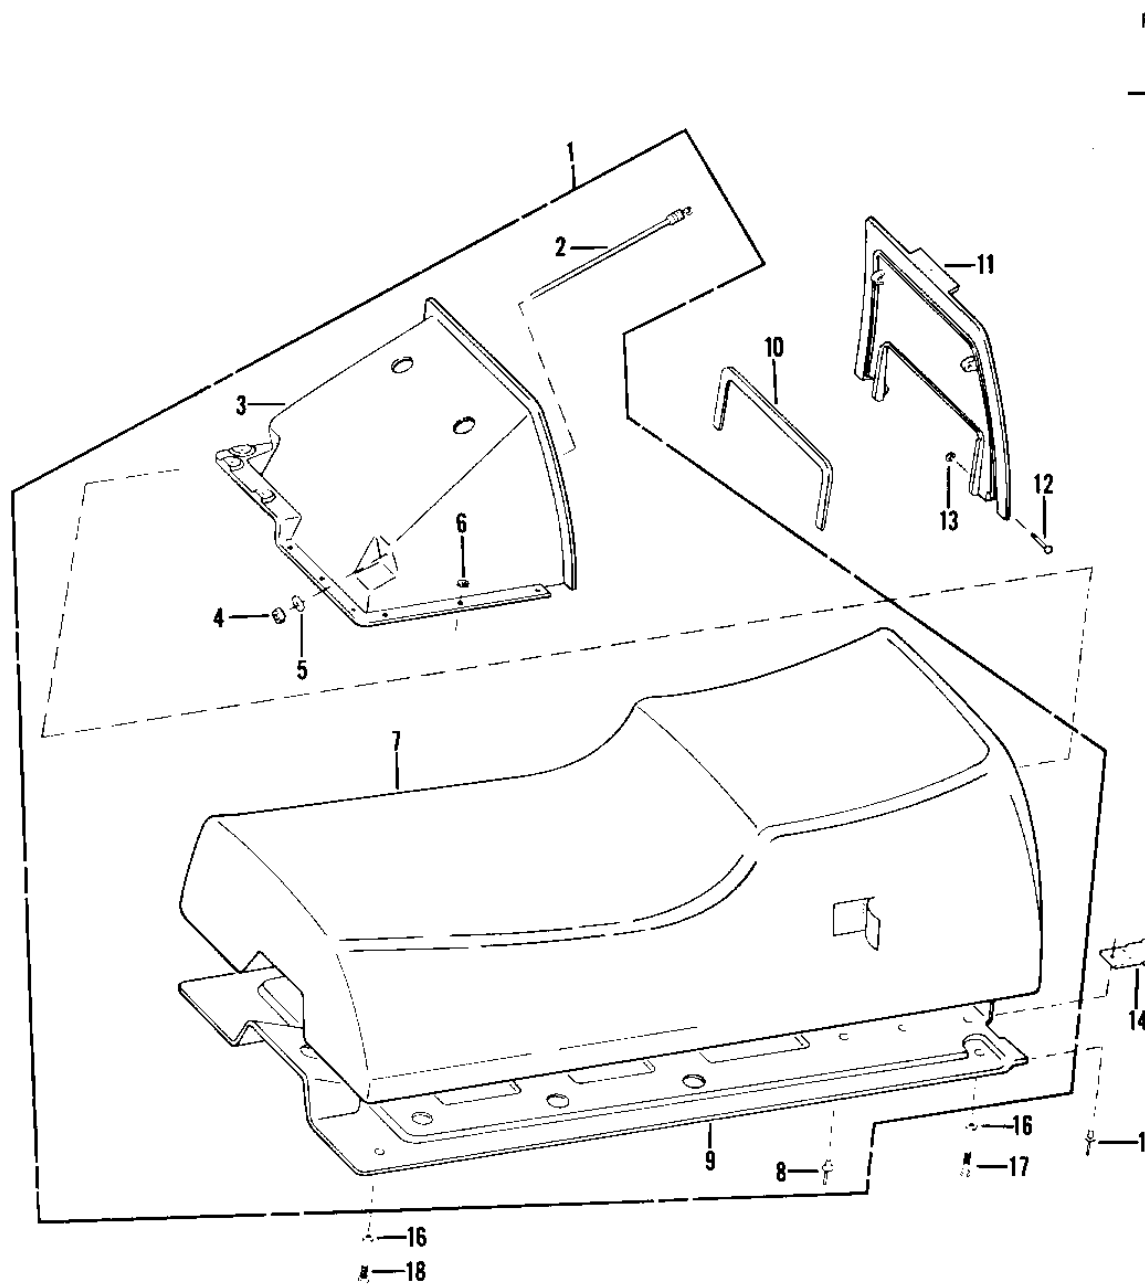

1979 Drifter 340 PARTS DIAGRAM

SEAT & CONSOLE

SA340-A3/SB440-A3

D

1979 Drifter 340 PARTS LIST

SEAT & CONSOLE

ITEM NAME	PART NUMBER	QUANTITY
SEAT (Ref # 1)	53002-3503	2
.SPRING-STORAGE (Ref # 2)	92081-3588	1
.CASE-STORAGE (Ref # 3)	39012-3501	1
.CLAMP-LATCH (Ref # 4)	92037-3512	1
.WASHER (Ref # 5)	412EA0700	2
.RIVET (Ref # 8)	92039-3520	1
.FRAME ASSY-SEAT (Ref # 9)	53006-3501	1
GASKET-COVER (Ref # 10)	11009-3503	1
COVER-STORAGE (Ref # 11)	14025-3502	1
PIN-HINGE (Ref # 12)	92043-3506	1
RING-SNAP (Ref # 13)	92033-3507	1
HINGE-STORAGE CASE (Ref # 14)	53009-3514	1
RIVET (Ref # 15)	534YW0604	1
WASHER (Ref # 16)	412EA0800	1
UNAVAILABLE IN PRICE BOOK (Ref # 17)	913159	1
SCREW (Ref # 18)	917182	1