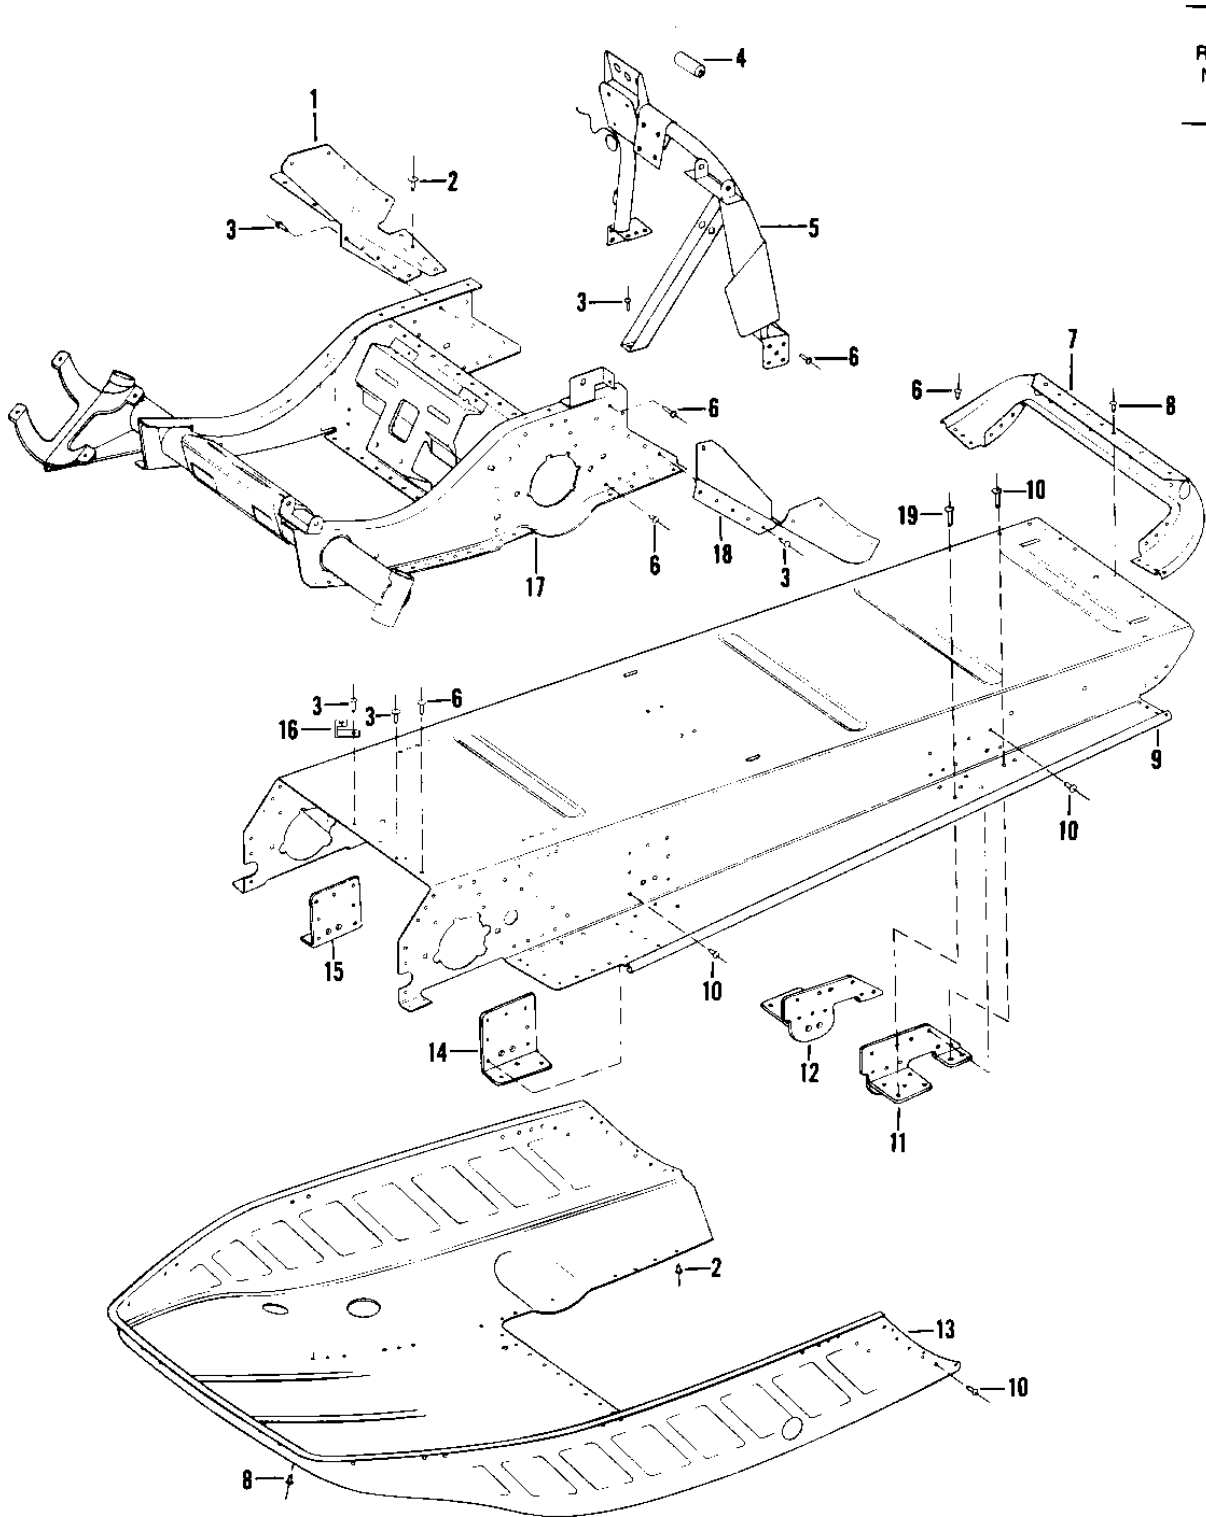

1979 Drifter 340 PARTS DIAGRAM

CHASSIS (3 OF 3)

SA340-A3/SB440-A3

1979 Drifter 340 PARTS LIST

CHASSIS (3 OF 3)

ITEM NAME	PART NUMBER	QUANTITY
FOOTREST-RH (Ref # 1)	100806	1
RIVET (Ref # 2)	535YW0606	1
RIVET (Ref # 3)	534YY0604	1
TUBE-HOOP (Ref # 4)	92059-3544	1
MOUNT-ASSY-UPPER STRG (Ref # 5)	100858	1
RIVET (Ref # 6)	534YY0602	1
BULKHEAD-REAR (Ref # 7)	39026-3505	1
RIVET (Ref # 8)	535YW0604	1
TUNNEL-DRIFT (Ref # 9)	39149-3512	1
RIVET (Ref # 10)	534WW0602	2
BRACKET-REAR SUSP RH (Ref # 11)	39020-3503	1
BRACKET-REAR SUSP LH (Ref # 12)	39020-3502	1
KIT-LOWER PAN (Ref # 13)	99970-3529	1
BRACKET-SUSP LH (Ref # 14)	11034-3566	1
BRACKET-SUSP RH (Ref # 15)	11034-3567	1
BRACKET-FUEL PUMP (Ref # 16)	100800	1
FRAME-COMP-340 (Ref # 17)	100876	1
FOOTREST-LH (Ref # 18)	100805	1