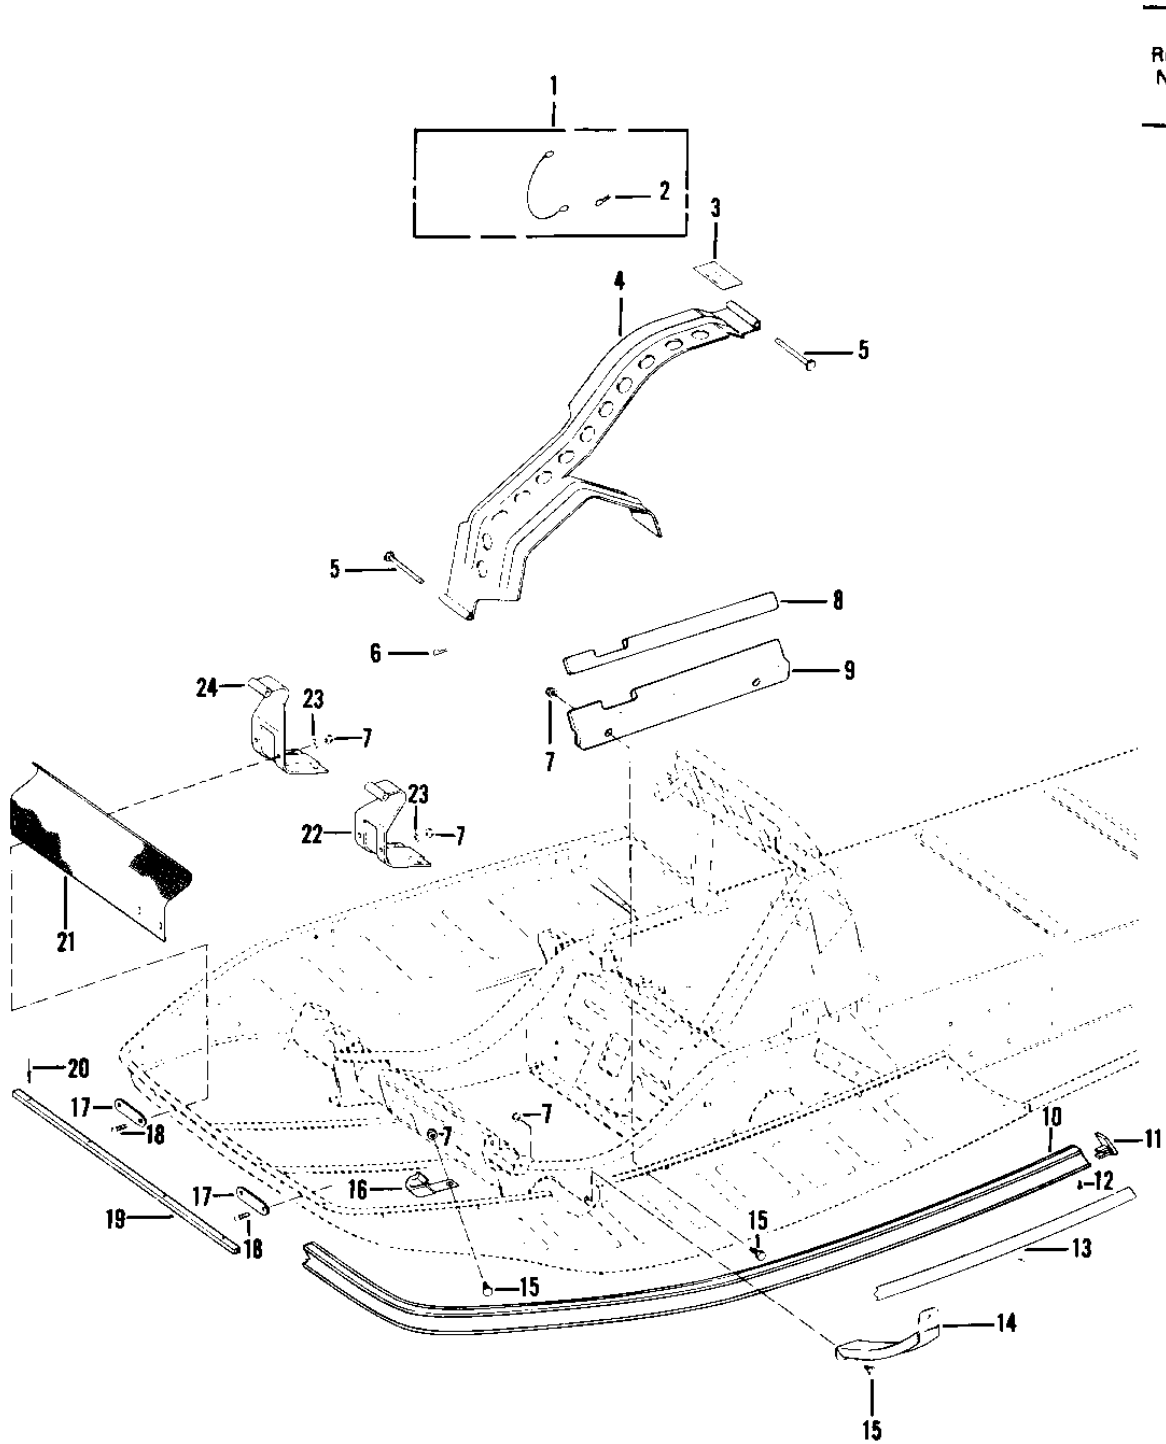

1979 Drifter 340 PARTS DIAGRAM

CHASSIS (1 OF 3)

SA340-A3/SB440-A3

1979 Drifter 340 PARTS LIST

CHASSIS (1 OF 3)

ITEM NAME	PART NUMBER	QUANTITY
LANYARD-HOOD (Ref # 1)	39073-3506	1
.PIN-HAIR (Ref # 2)	39092-3503	2
LABEL-WARN-GUARD (Ref # 3)	56040-3501	1
GUARD-COMP-CONVERTER (Ref # 4)	39056-3503	1
PIN (Ref # 5)	92043-3519	1
NUT (Ref # 7)	351BA0800	1
TRIM-SEAL (Ref # 8)	39145-3508	1
GUIDE-HOOD (Ref # 9)	13070-3511	1
KIT-FRONT BUMPER (Ref # 10)	99970-3545	1
CAP-FRONT BUMPER (Ref # 11)	39031-3503	1
SCREW (Ref # 12)	92009-3543	1
PATTERN-BUMPER (Ref # 13)	56027-3533	1
BRACE-NOSE PAN (Ref # 14)	35009-3509	1
BOLT (Ref # 15)	118BA0812	1
CLAMP-HARNESS-HEAD (Ref # 16)	92037-3511	1
REINFORCE-HINGE (Ref # 17)	35034-3521	1
SCREW (Ref # 18)	244DA0812	1
TRIM-25FT ROLL (Ref # 19)	53044-3506	1
RIVET (Ref # 20)	534WW0404	1
PANEL-VENT (Ref # 21)	39090-3505	1
HINGE-LOWER LH (Ref # 22)	53009-3517	1
WASHER (Ref # 23)	412EA0800	1
HINGE-LOWER-RH (Ref # 24)	53009-3515	1