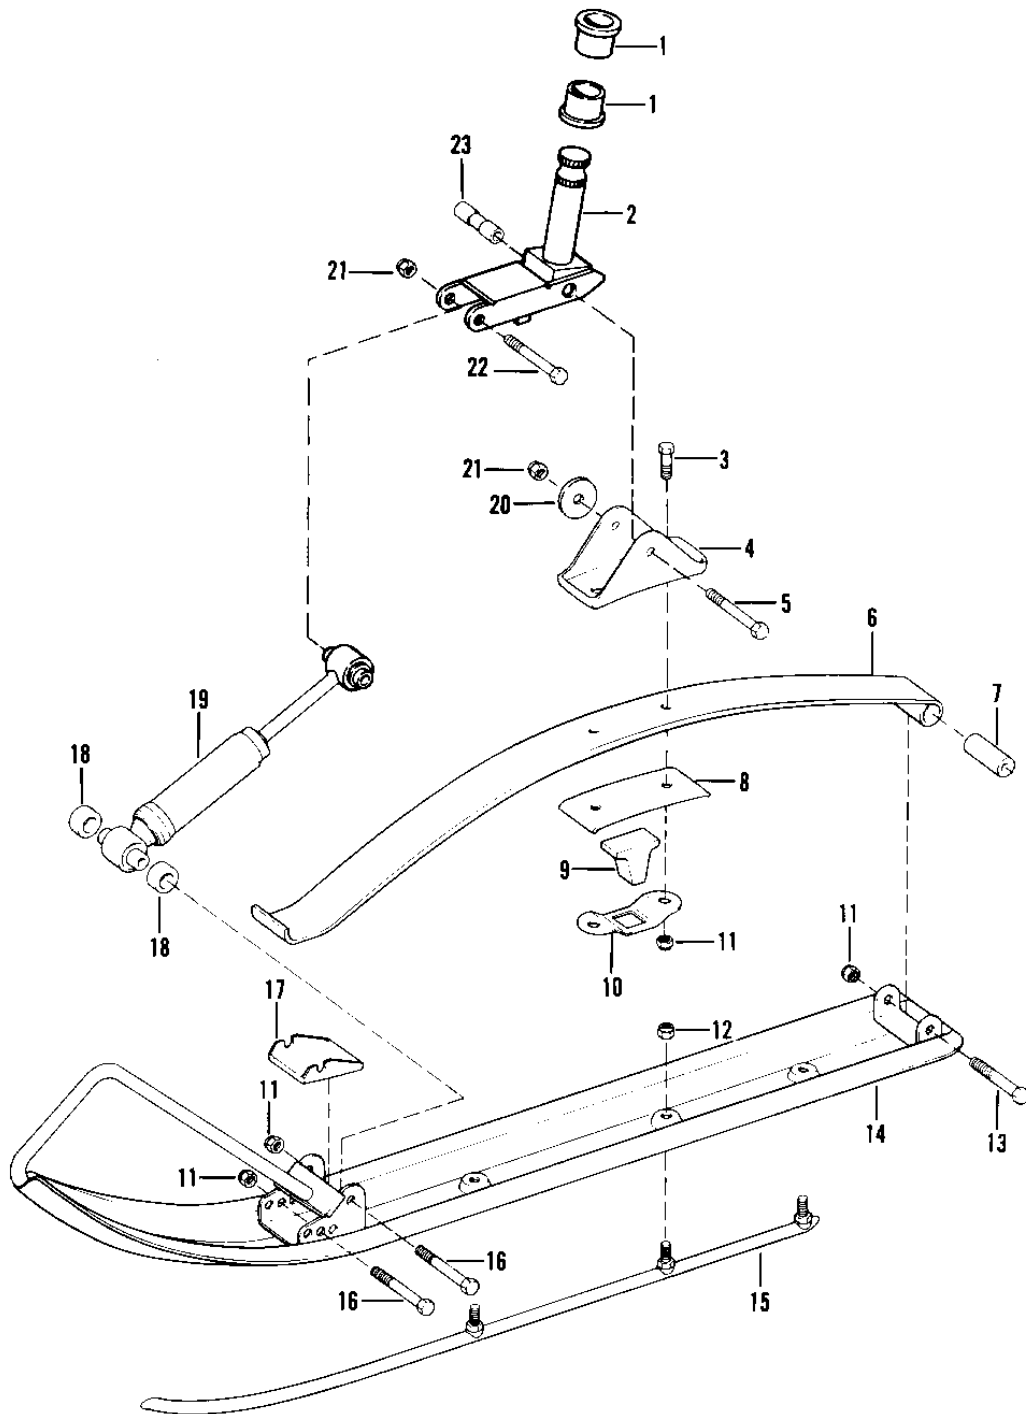

1979 Drifter 340 PARTS DIAGRAM

SKI & SPINDLE

SA340-A3/SB440-A3

1979 Drifter 340 PARTS LIST

SKI & SPINDLE

ITEM NAME	PART NUMBER	QUANTITY
BUSHING-SKI SPINDLE (Ref # 1)	090722	1
SPINDLE-SKI (Ref # 2)	39127-3501	1
BOLT (Ref # 3)	119CA1220	1
SADDLE-SKI (Ref # 4)	39015-3503	1
BOLT (Ref # 5)	118BA1252	1
SPRING-LEAF (Ref # 6)	39130-3501	1
SLEEVE-LEAF-SPRING (Ref # 7)	42036-3503	1
PLATE-BACKUP (Ref # 8)	39094-3502	1
BUMPER-SKI (Ref # 9)	59201-3502	1
RETAINER-BUMPER (Ref # 10)	39106-3501	1
NUT (Ref # 11)	350BA1200	1
NUT (Ref # 12)	351BA1000	1
BOLT (Ref # 13)	119BA1244	1
SKI (Ref # 14)	39122-3505	1
SKEG-SKI (Ref # 15)	39120-3501	1
BOLT (Ref # 16)	119BA1248	1
STRIP-RUB (Ref # 17)	39138-3503	1
SPACER (Ref # 18)	92026-3510	1
SHOCK ABSORBER-SKI (Ref # 19)	45014-3504	1
WASHER (Ref # 20)	92022-3528	1
NUT (Ref # 21)	351BA1200	1
BOLT (Ref # 22)	118BA1244	1
SLEEVE-SKI SPINDLE (Ref # 23)	42036-3508	1