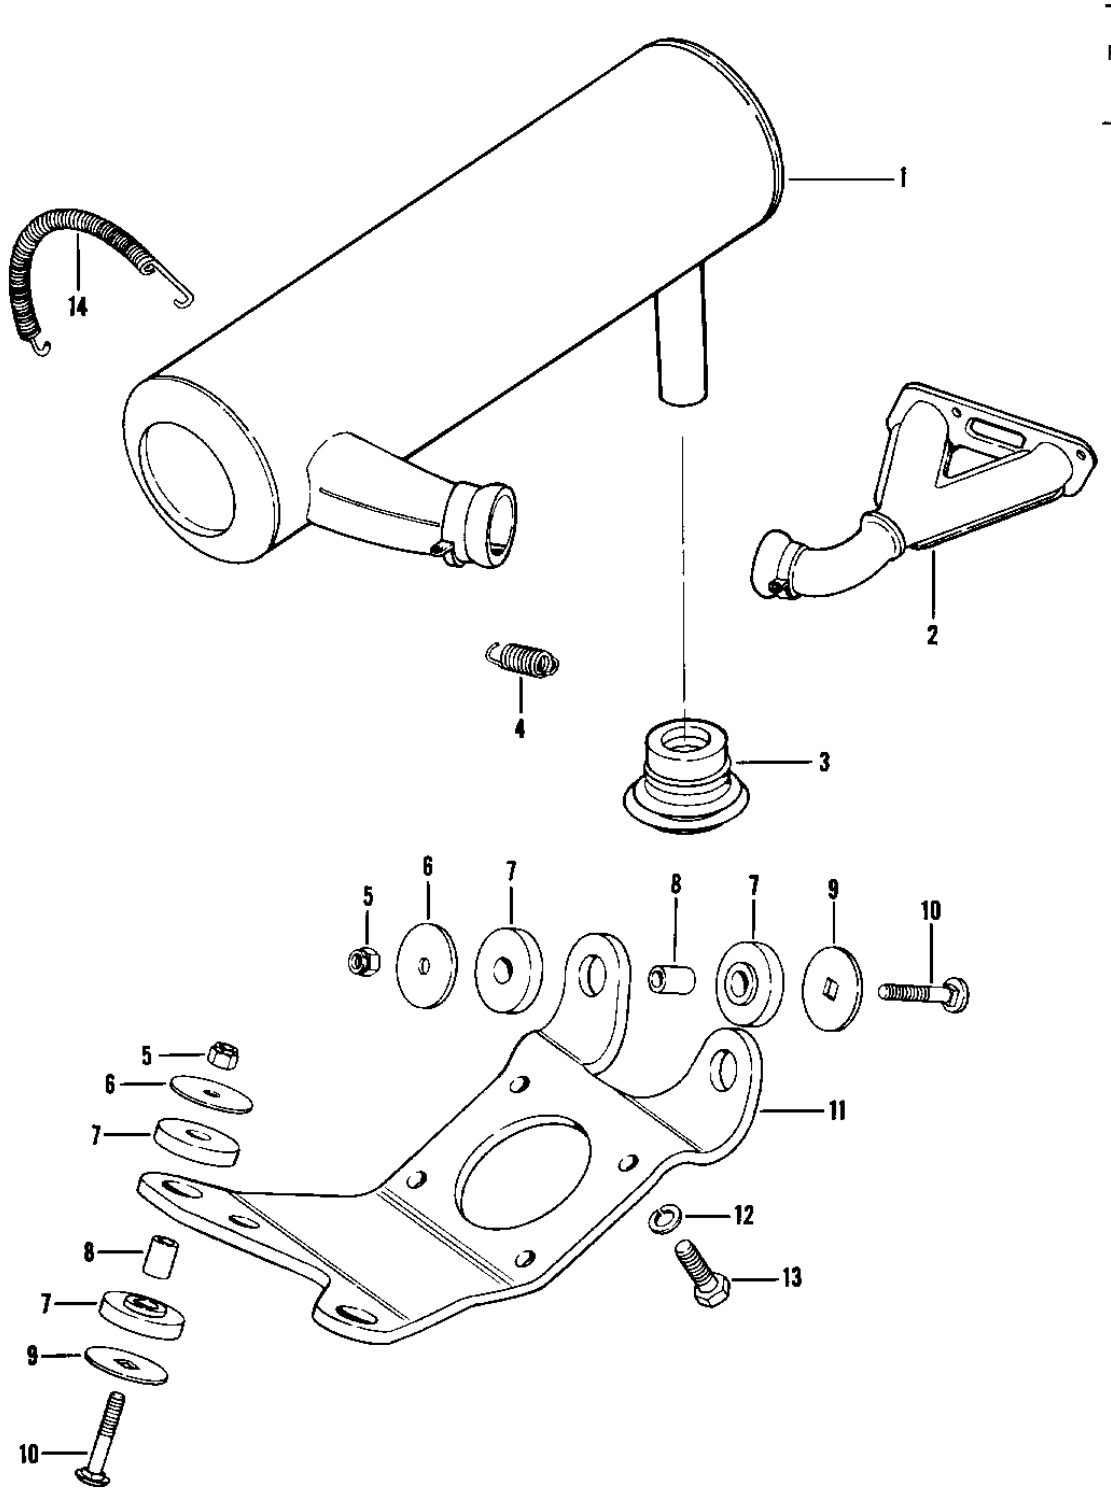

## 1979 Drifter 340 PARTS DIAGRAM

ENGINE MOUNT & EXHAUST

SA340-A3/SB440-A3

A

## 1979 Drifter 340 PARTS LIST

### ENGINE MOUNT & EXHAUST

ITEM NAME	PART NUMBER	QUANTITY
MUFFLER (Ref # 1)	49070-3509	1
MANIFOLD-EXHAUST (Ref # 2)	39178-3506	1
BOOT-EXHAUST (Ref # 3)	49006-3502	1
SPRING-EXHAUST (Ref # 4)	92081-3502	1
NUT (Ref # 5)	350BA1200	1
WASHER (Ref # 6)	92022-3549	1
DAMPER-ENGINE MOUNT (Ref # 7)	92075-3509	1
SPACER (Ref # 8)	92026-3536	1
WASHER (Ref # 9)	92022-3555	1
BOLT (Ref # 10)	92001-3506	1
PLATE-ENGINE (Ref # 11)	13169-3531	1
WASHER (Ref # 12)	465FA1600	1
BOLT (Ref # 13)	118BA1620	1
SPRING MUFFLER (Ref # 14)	92081-3547	1