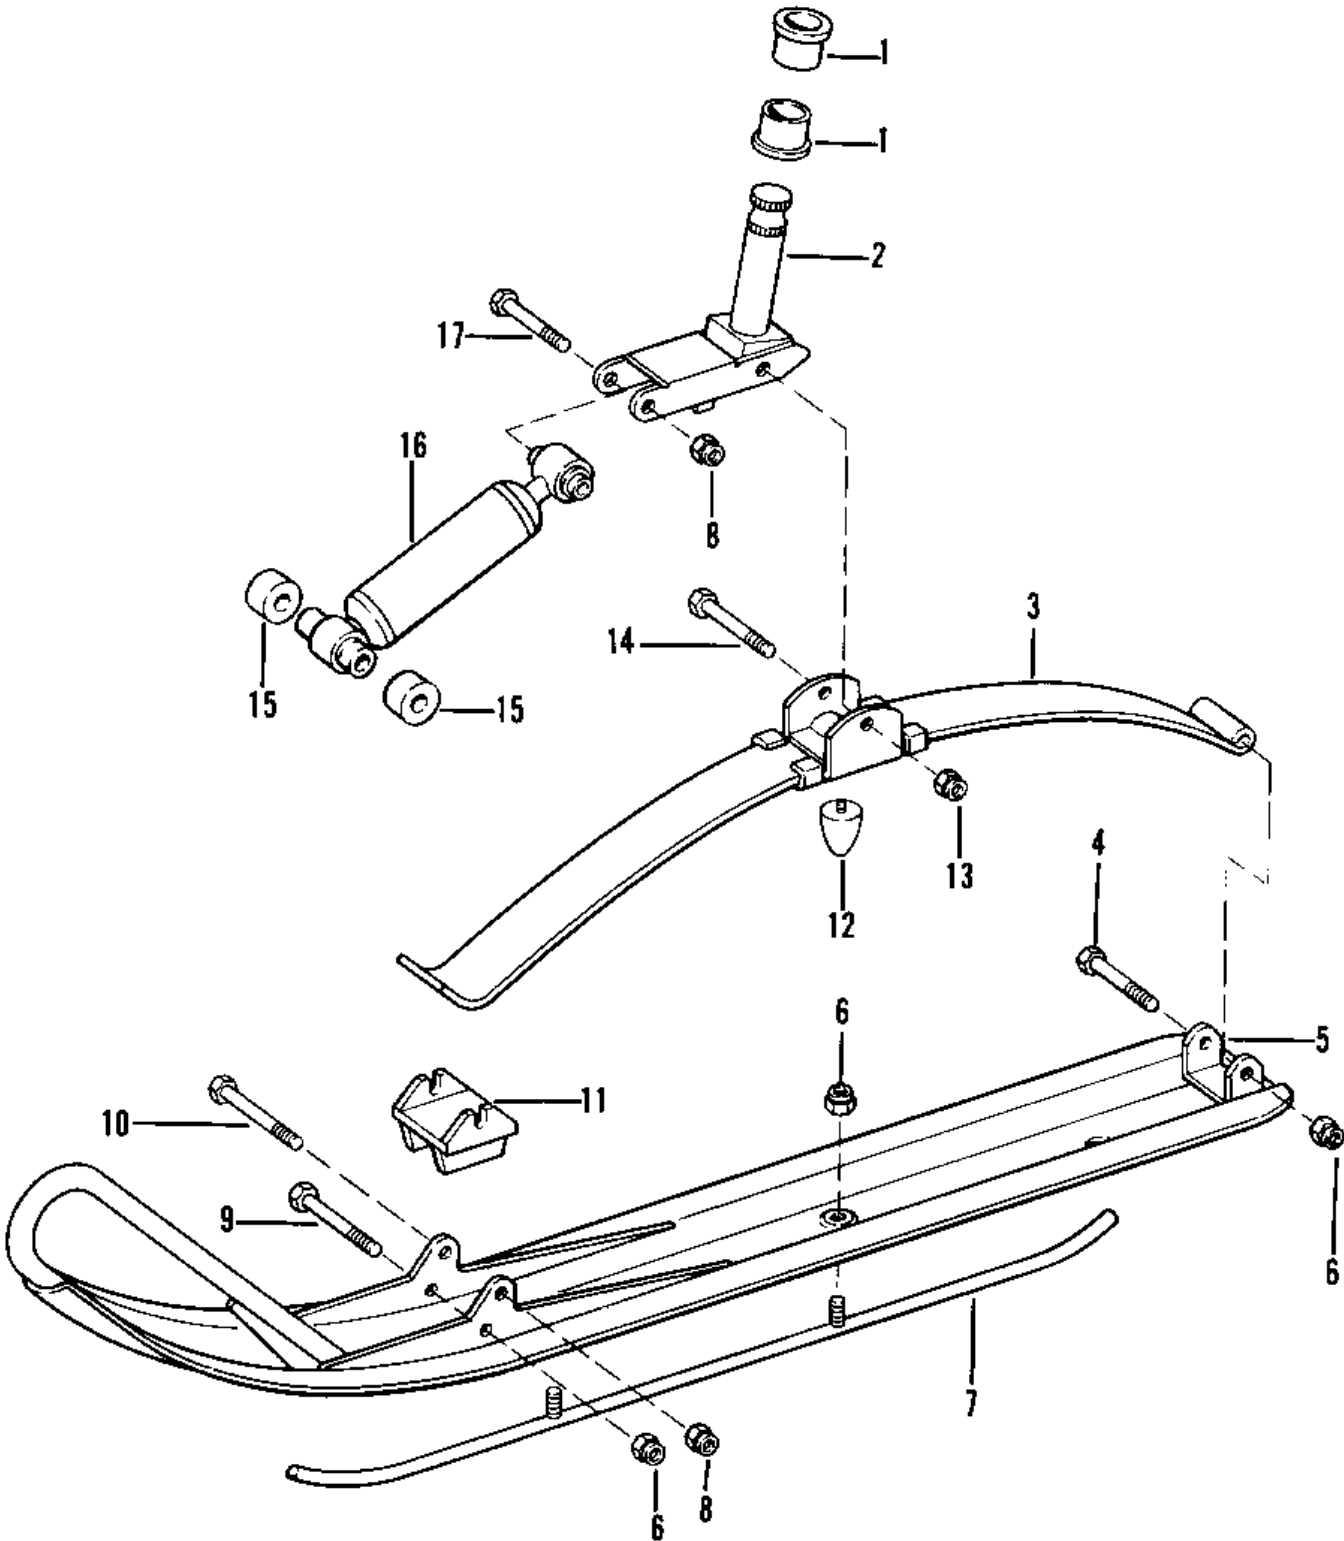

## 1977 Drifter 340 PARTS DIAGRAM

SKI & SPINDLE

## 1977 Drifter 340 PARTS LIST

### SKI & SPINDLE

ITEM NAME	PART NUMBER	QUANTITY
BUSHING-SKI SPINDLE (Ref # 1)	090666	1
SPINDLE-SKI (Ref # 2)	090432	1
SPRING-LEAF (Ref # 3)	080131	1
SCREW (Ref # 4)	913253	1
SKI (Ref # 5)	080128	1
NUT (Ref # 6)	351BA1000	1
SKEG-SKI (Ref # 7)	080162	1
NUT (Ref # 8)	351BA1200	1
SCREW (Ref # 9)	913257	1
SCREW (Ref # 10)	913335	1
STRIP-RUB (Ref # 11)	080046	1
BUMPER-STOP (Ref # 12)	080148	1
NUT (Ref # 13)	912741	1
SCREW (Ref # 14)	913450	1
SPACER (Ref # 15)	080123	1
SHOCK ABSORBER-SKI (Ref # 16)	080164	1
BOLT (Ref # 17)	118BA1244	1
ORDER COMPONENT PARTS (Ref # -)	080177	1