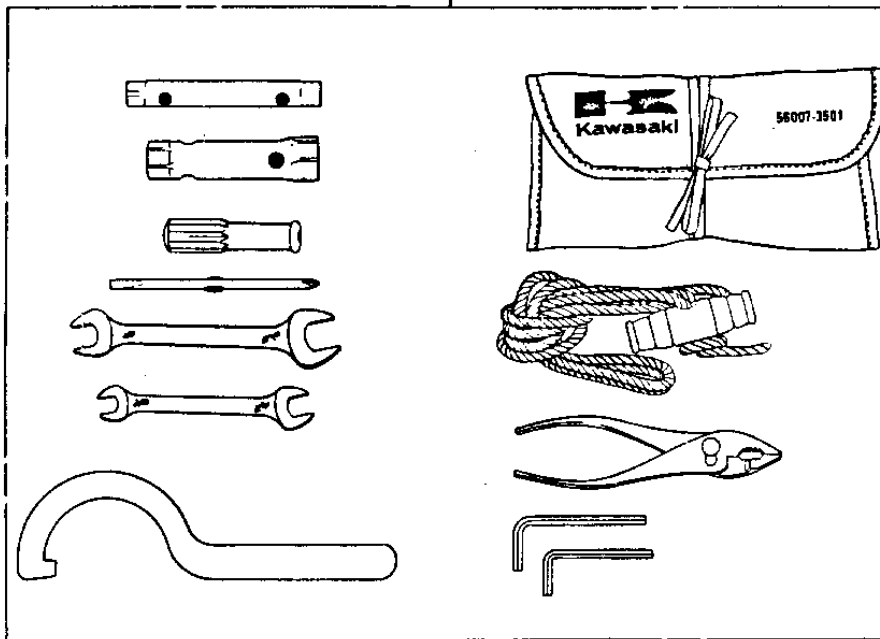

1978 Invader 340 PARTS DIAGRAM

TOOL KIT

SS340-A1/SS440-A1/ST440-A1

1978 Invader 340 PARTS LIST

TOOL KIT

ITEM NAME	PART NUMBER	QUANTITY
TOOL KIT (Ref # 1)	56007-3501	1
UNAVAILABLE IN PRICE BOOK (Ref # 2)	S61020-101	1
OIL-ENGINE-S/M-QUART (Ref # 3)	S61020-071	1