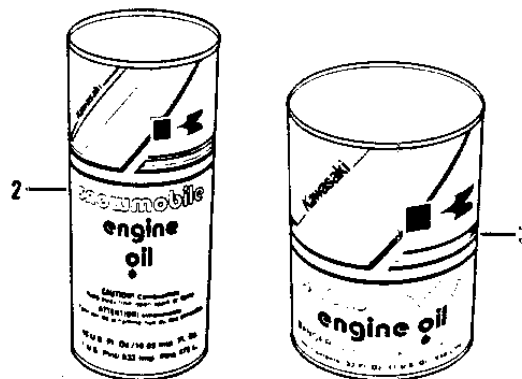

1978 Invader 340 PARTS DIAGRAM

TOOL KIT

SS340-A1/SS440-A1/ST440-A1

1978 Invader 340 PARTS LIST

TOOL KIT

ITEM NAME	PART NUMBER	QUANTITY
TOOL KIT (Ref # 1)	56007-3501	1
UNAVAILABLE IN PRICE BOOK (Ref # 2)	S61020-101	1
OIL-ENGINE-S/M-QUART (Ref # 3)	S61020-071	1