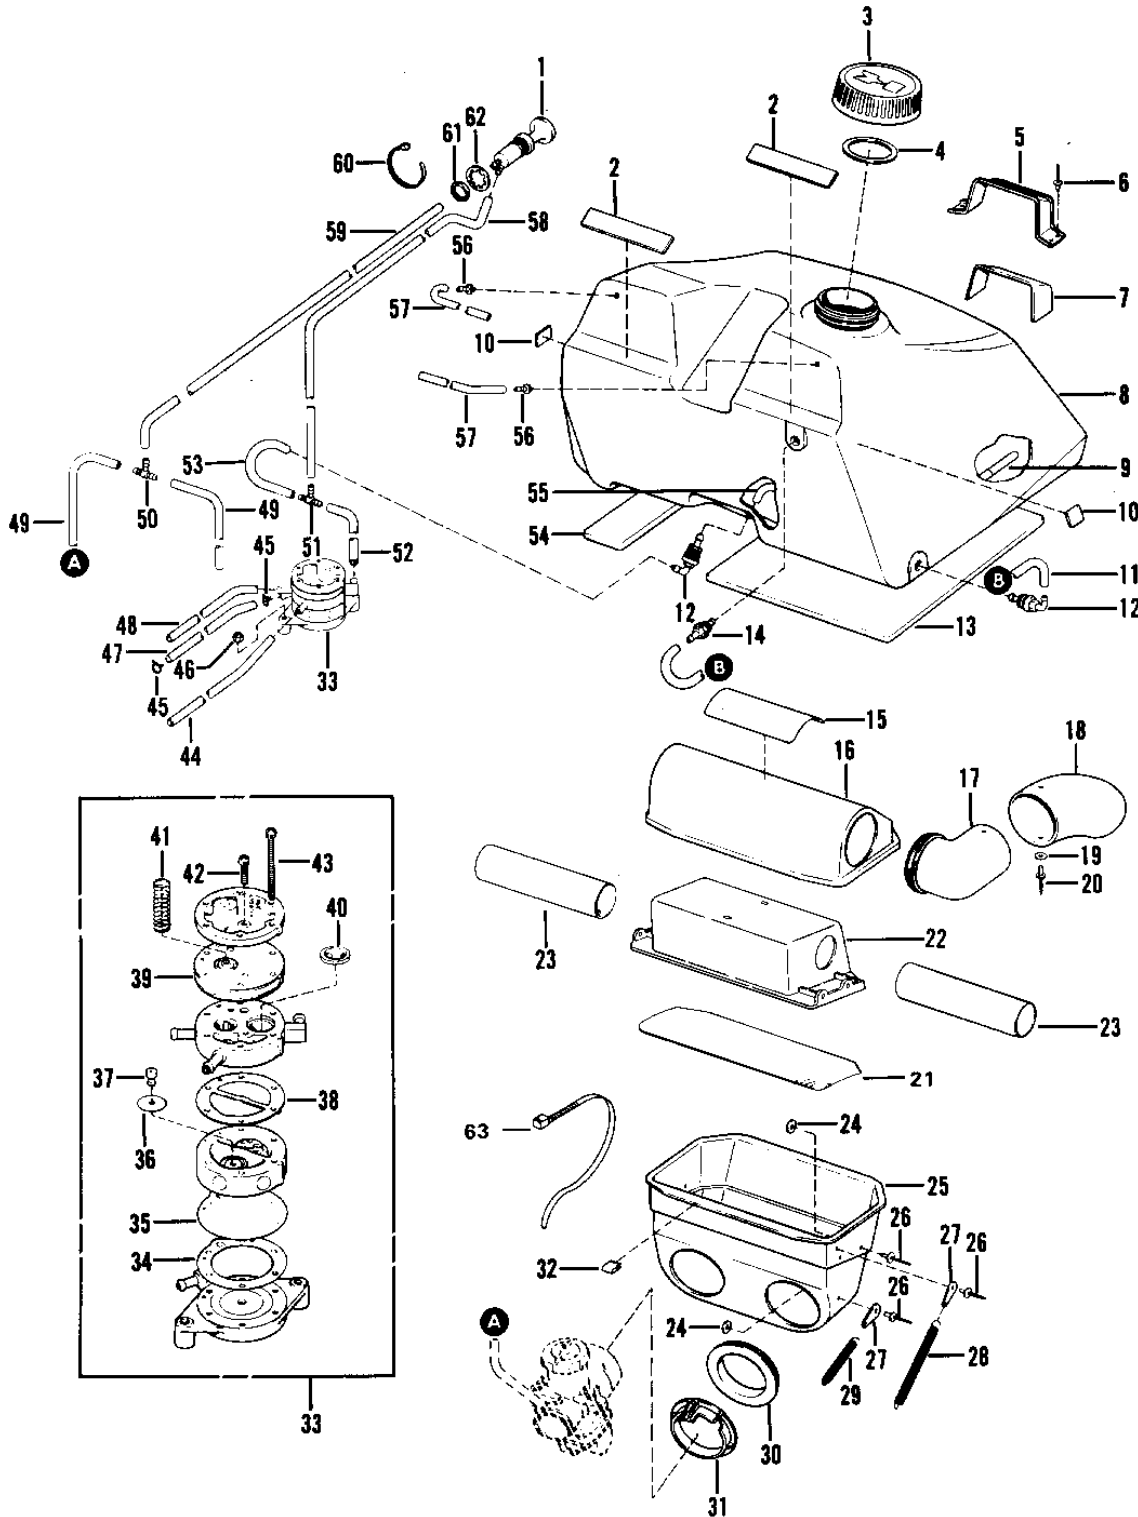

## 1978 Invader 340 PARTS DIAGRAM

FUEL SYSTEM

SS340-A1/SS440-A1/ST440-A1

### FUEL SYSTEM

ITEM NAME	PART NUMBER	QUANTITY
SEAL-36MM CARB (Ref # 30)	92093-3502	1
RETAINER-COVER (Ref # 32)	14020-3506	1
PUMP-FUEL (Ref # 33)	49040-3504	1
.GASKET-FUEL PUMP (Ref # 34)	11009-3506	1
.DIAPHRAGM-FUEL PUMP (Ref # 35)	43028-3501	1
.VALVE-FUEL PUMP (Ref # 36)	16126-3501	1
.GROMMET (Ref # 37)	92071-3505	1
.GASKET-FUEL PUMP (Ref # 38)	11009-3507	1
.DIAPHRAGM-FUEL PUMP (Ref # 39)	43028-3502	1
.FILTER-FUEL PUMP (Ref # 40)	49019-3501	1
.SPRING-FUEL PUMP (Ref # 41)	92081-3525	1
.SCREW (Ref # 42)	92009-3521	1
.SCREW (Ref # 43)	92009-3522	1
UNAVAILABLE IN PRICE BOOK (Ref # 44)	92050-3626	2
CLAMP-FUEL TUBE (Ref # 45)	92037-3501	1
NUT (Ref # 46)	350BA0800	1
UNAVAILABLE IN PRICE BOOK (Ref # 47)	92050-3627	1
UNAVAILABLE IN PRICE BOOK (Ref # 49)	92069-3627	1
FITTING-FUEL TANK (Ref # 50)	92005-3507	1
FITTING-FUEL PUMP (Ref # 51)	92005-3506	1
UNAVAILABLE IN PRICE BOOK (Ref # 52)	92060-3638	1
UNAVAILABLE IN PRICE BOOK (Ref # 53)	92050-3545	1
PAD-FUEL TANK (Ref # 54)	39156-3504	1
UNAVAILABLE IN PRICE BOOK (Ref # 55)	92059-3622	1
FITTING-FUEL TANK VEN (Ref # 56)	92005-3503	1
UNAVAILABLE IN PRICE BOOK (Ref # 57)	92059-3631	1
UNAVAILABLE IN PRICE BOOK (Ref # 58)	92059-3628	1
UNAVAILABLE IN PRICE BOOK (Ref # 59)	92059-3629	1
BAND (Ref # 60)	92072-3501	1

### FUEL SYSTEM

ITEM NAME	PART NUMBER	QUANTITY
NUT (Ref # 61)	92015-3515	1
WASHER (Ref # 62)	92022-3521	1
BAND (Ref # .)	92072-3506	1