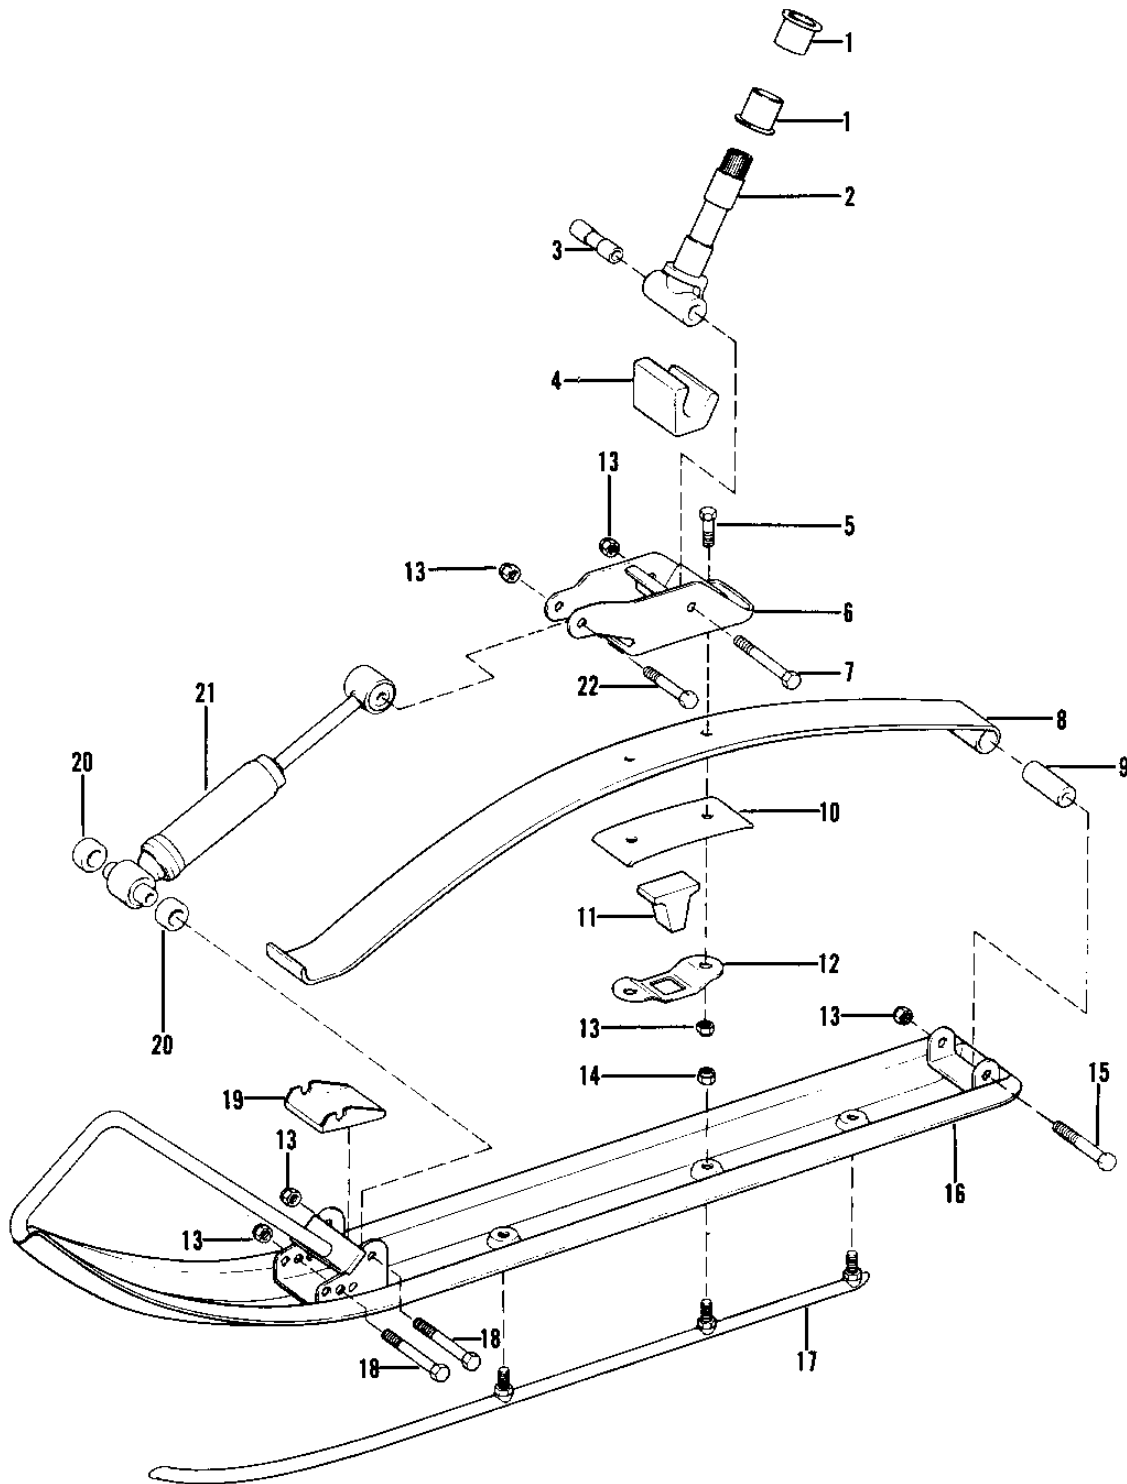

1978 Invader 340 PARTS DIAGRAM

SKI & SPINDLE

SS340-A1/SS440-A1/ST440-A1

1978 Invader 340 PARTS LIST

SKI & SPINDLE

ITEM NAME	PART NUMBER	QUANTITY
BUSHING SKI SPINDLE (Ref # 1)	92028-3509	1
SPINDLE-SKI (Ref # 2)	39126-3501	1
SLEEVE-SKI SPINDLE (Ref # 3)	42036-3505	1
DAMPER-SKI SPINDLE (Ref # 4)	92075-3503	1
BOLT (Ref # 5)	119CA1220	1
SADDLE-SKI (Ref # 6)	39181-3501	1
BOLT (Ref # 7)	119BA1252	1
SLEEVE-LEAF-SPRING (Ref # 9)	42036-3503	1
PLATE-BACKUP (Ref # 10)	39094-3502	1
BUMPER-SKI (Ref # 11)	59201-3502	1
RETAINER-BUMPER (Ref # 12)	39106-3501	1
NUT (Ref # 13)	350BA1200	1
NUT (Ref # 14)	351BA1000	1
BOLT (Ref # 15)	119BA1244	1
SKI (Ref # 16)	39122-3505	1
SKEG-SKI (Ref # 17)	39120-3501	1
BOLT (Ref # 18)	119BA1248	1
STRIP-RUB (Ref # 19)	39138-3503	1
SPACER (Ref # 20)	92026-3510	1
SHOCK ABSORBER-SKI (Ref # 21)	45014-3502	1
BOLT (Ref # 22)	119BA1232	1