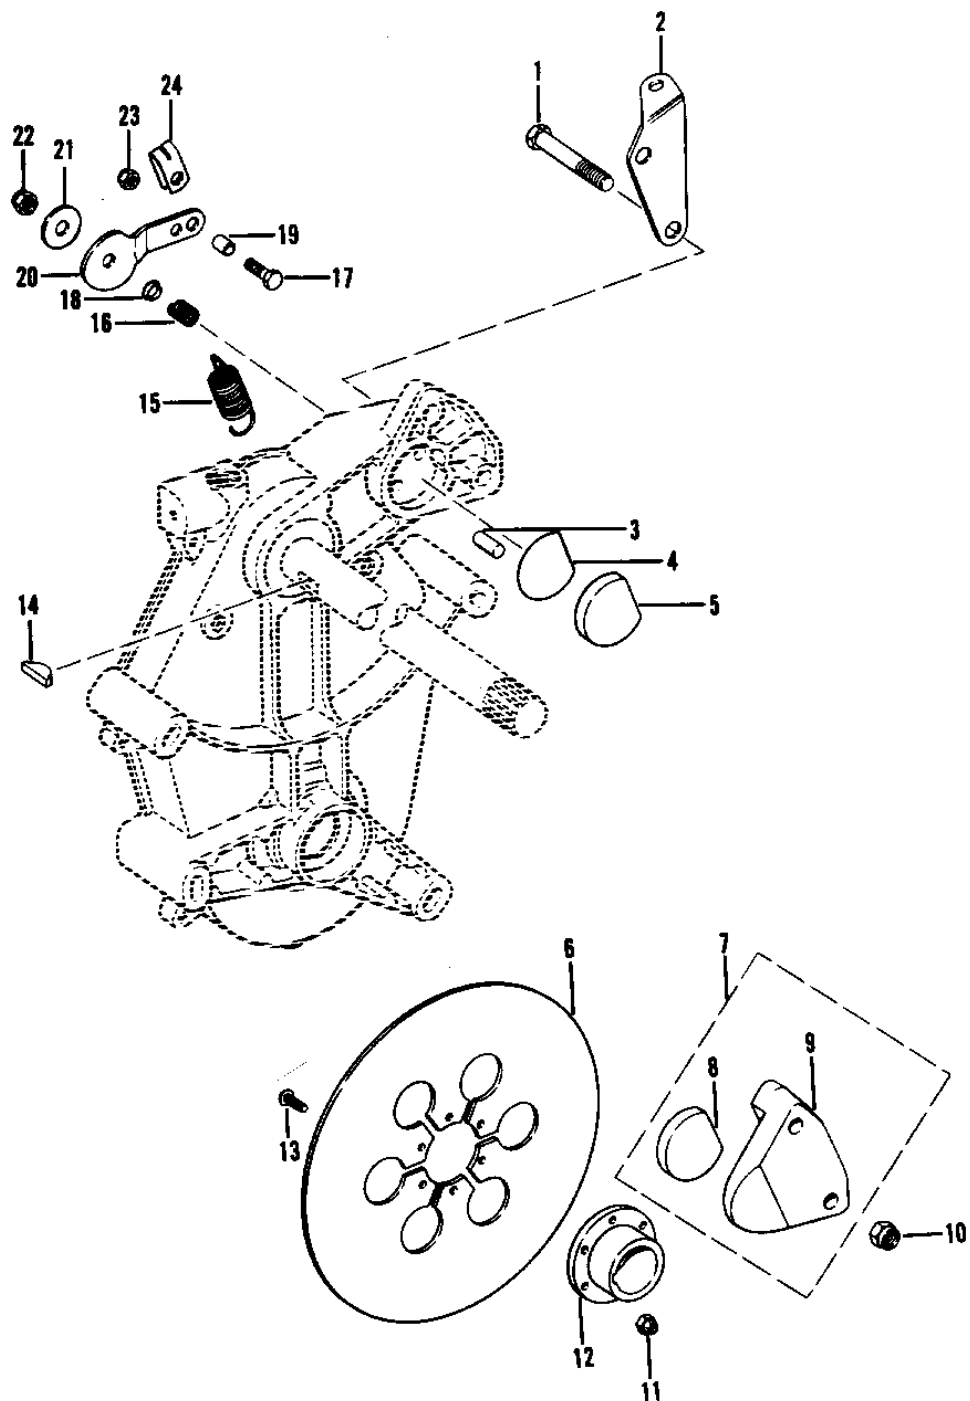

1978 Invader 340 PARTS DIAGRAM

BRAKE

SS340-A1/SS440-A1/ST440-A1

1978 Invader 340 PARTS LIST

BRAKE

ITEM NAME	PART NUMBER	QUANTITY
BOLT (Ref # 1)	119BA1240	1
BRACKET-BRAKE CABLE (Ref # 2)	11034-3501	1
PIN (Ref # 3)	92043-3501	1
PLATE-BACKUP (Ref # 4)	13169-3502	1
KIT,BRAKE PAD (Ref # 5)	99970-5502	2
BRAKE-ASSY-DISC (Ref # 6)	39044-3502	1
CALIPER-ASSY (Ref # 7)	43041-3501	1
.CALIPER-BRAKE (Ref # 9)	43042-3501	1
NUT (Ref # 10)	350BA1200	1
NUT (Ref # 11)	92015-3516	1
HUB-BRAKE (Ref # 12)	49030-3502	1
SCREW (Ref # 13)	92009-3518	1
KEY-WOODRUFF (Ref # 14)	92038-3502	1
SPRING-RETURN (Ref # 15)	92081-3501	1
SPRING-BRAKE CAM (Ref # 16)	92081-3511	1
BOLT (Ref # 17)	118BA0812	1
GUIDE-SPRING (Ref # 18)	13070-3501	1
BUSHING-BRAKE (Ref # 19)	92028-3501	1
CAM-BRAKE (Ref # 20)	41050-3501	1
WASHER (Ref # 21)	92022-3504	1
NUT (Ref # 22)	350BA1000	1
NUT (Ref # 23)	351BA0800	1
RETAINER-CLEVIS (Ref # 24)	14020-3502	1