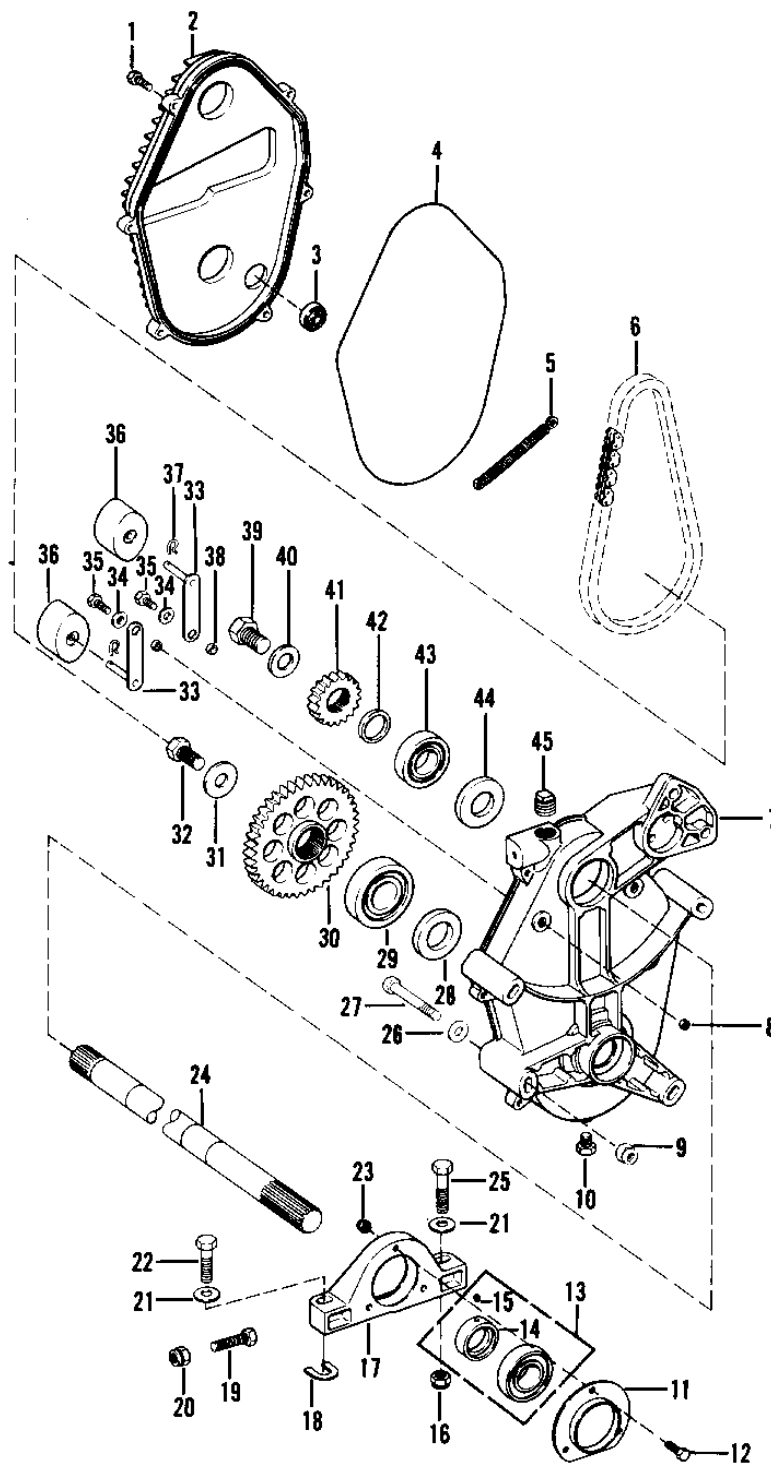

1978 Invader 340 PARTS DIAGRAM

CHAIN CASE & JACKSHAFT

SS340-A1/SS440-A1/ST440-A1