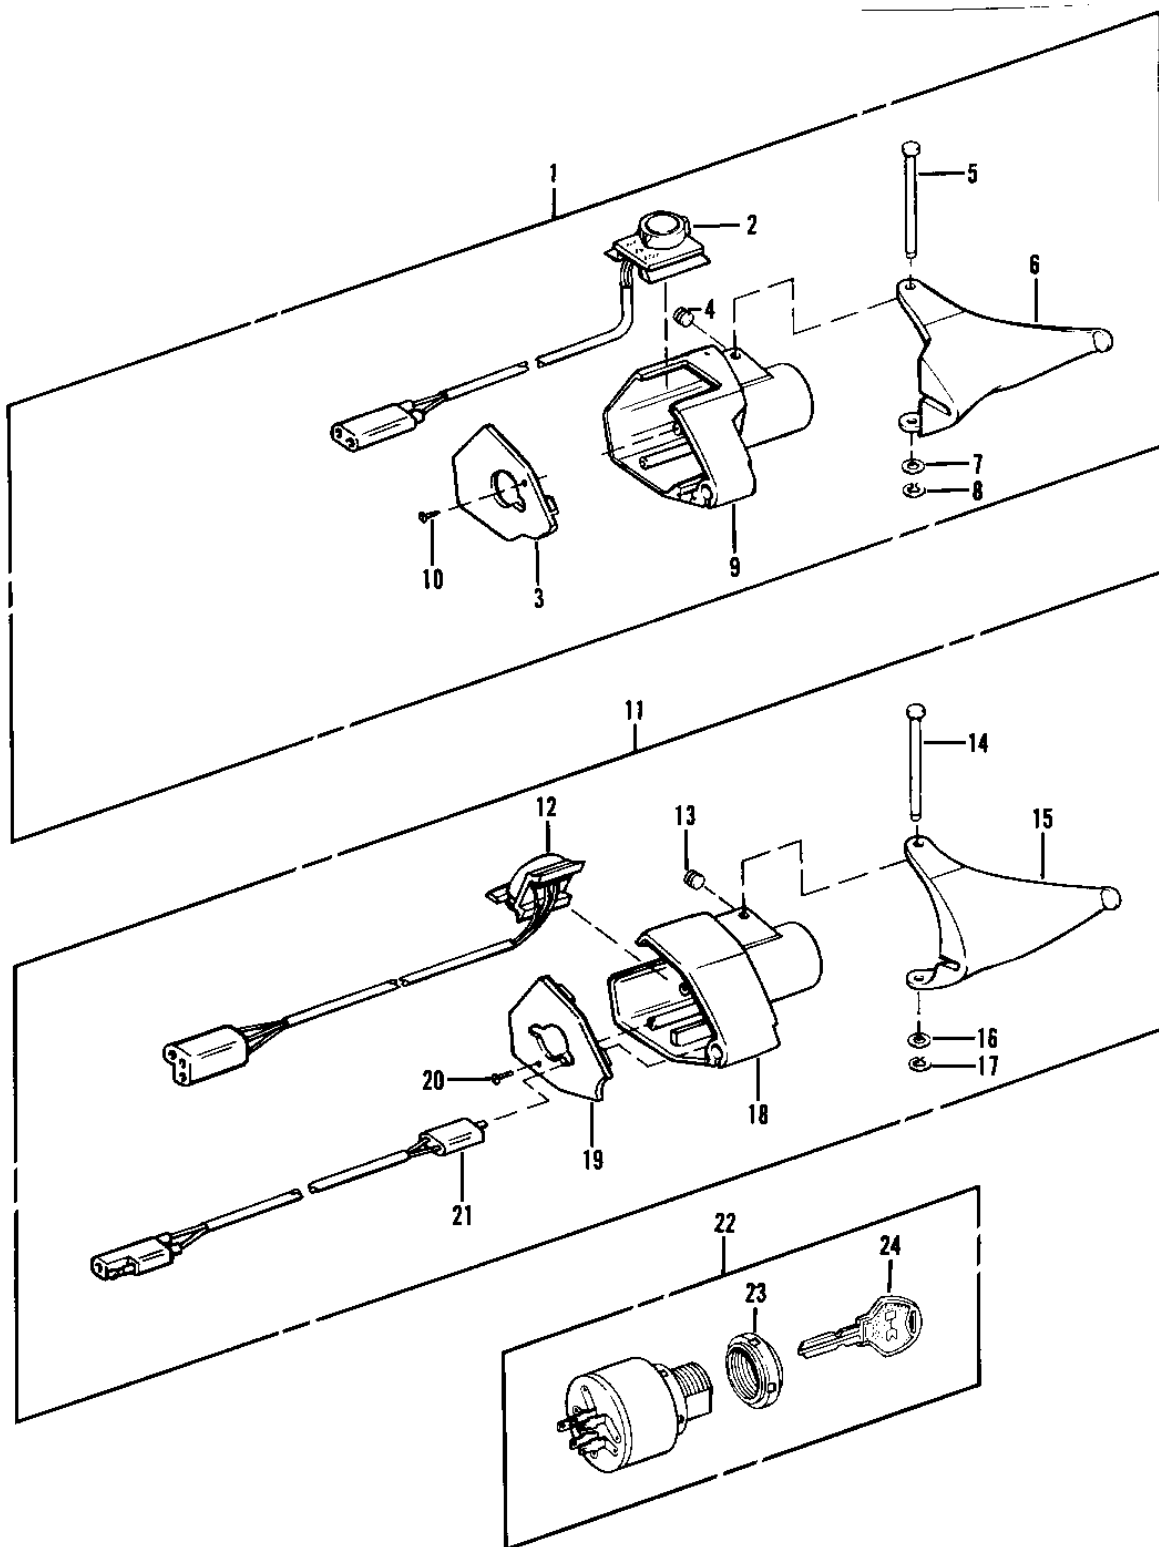

1978 Invader 340 PARTS DIAGRAM

CONTROLS & SWITCHES

SS340-A1/SS440-A1/ST440-A1

1978 Invader 340 PARTS LIST

CONTROLS & SWITCHES

ITEM NAME	PART NUMBER	QUANTITY
LEVER-ASSY-THROTTLE (Ref # 1)	39074-3505	1
.SWITCH-EMERG STOP (Ref # 2)	27010-3507	1
.PLATE-THROTTLE CASE (Ref # 3)	13169-3510	1
.SCREW (Ref # 4)	92009-3520	2
.PIN-BRAKE LEVER (Ref # 5)	92043-3526	2
.LEVER-THROTTLE (Ref # 6)	39075-3506	1
.WASHER (Ref # 7)	92022-3517	2
.RING-SNAP (Ref # 8)	92033-3505	2
.CASE-THROTTLE (Ref # 9)	32099-3502	1
.SCREW (Ref # 10)	92009-3524	2
LEVER-ASSY-BRAKE (Ref # 11)	43077-3502	1
.SWITCH-DIMMER (Ref # 12)	27010-3508	1
.LEVER-BRAKE (Ref # 15)	43001-3501	1
.CASE-BRAKE (Ref # 18)	32099-3501	1
.PLATE-BRAKE CASE (Ref # 19)	13169-3509	1
.SWITCH-BRAKE LIGHT (Ref # 21)	27010-3505	1
SWITCH-ASSY-KEY (Ref # 22)	27005-3501	1
.NUT (Ref # 23)	92015-3509	1
..KEY SET #20 SET OF 2 (Ref # 23)	27008-3501	1
..KEY SET #21 SET OF 2 (Ref # 23)	27008-3502	1
..KEY SET #22 SET OF 2 (Ref # 23)	27008-3503	1
..KEY SET #23 SET OF 2 (Ref # 23)	27008-3504	1
..KEY SET #24 SET OF 2 (Ref # 23)	27008-3505	1
..KEY SET #25 SET OF 2 (Ref # 23)	27008-3506	1
..KEY SET #26 SET OF 2 (Ref # 23)	27008-3507	1
..KEY SET #27 SET OF 2 (Ref # 23)	27008-3508	1
..KEY SET #28 SET OF 2 (Ref # 23)	27008-3509	1
..KEY SET #29 SET OF 2 (Ref # 23)	27008-3510	1
..KEY SET #30 SET OF 2 (Ref # 23)	27008-3511	1

1978 Invader 340 PARTS LIST

CONTROLS & SWITCHES

ITEM NAME	PART NUMBER	QUANTITY
..KEY SET #31 SET OF 2 (Ref # 23)	27008-3512	1