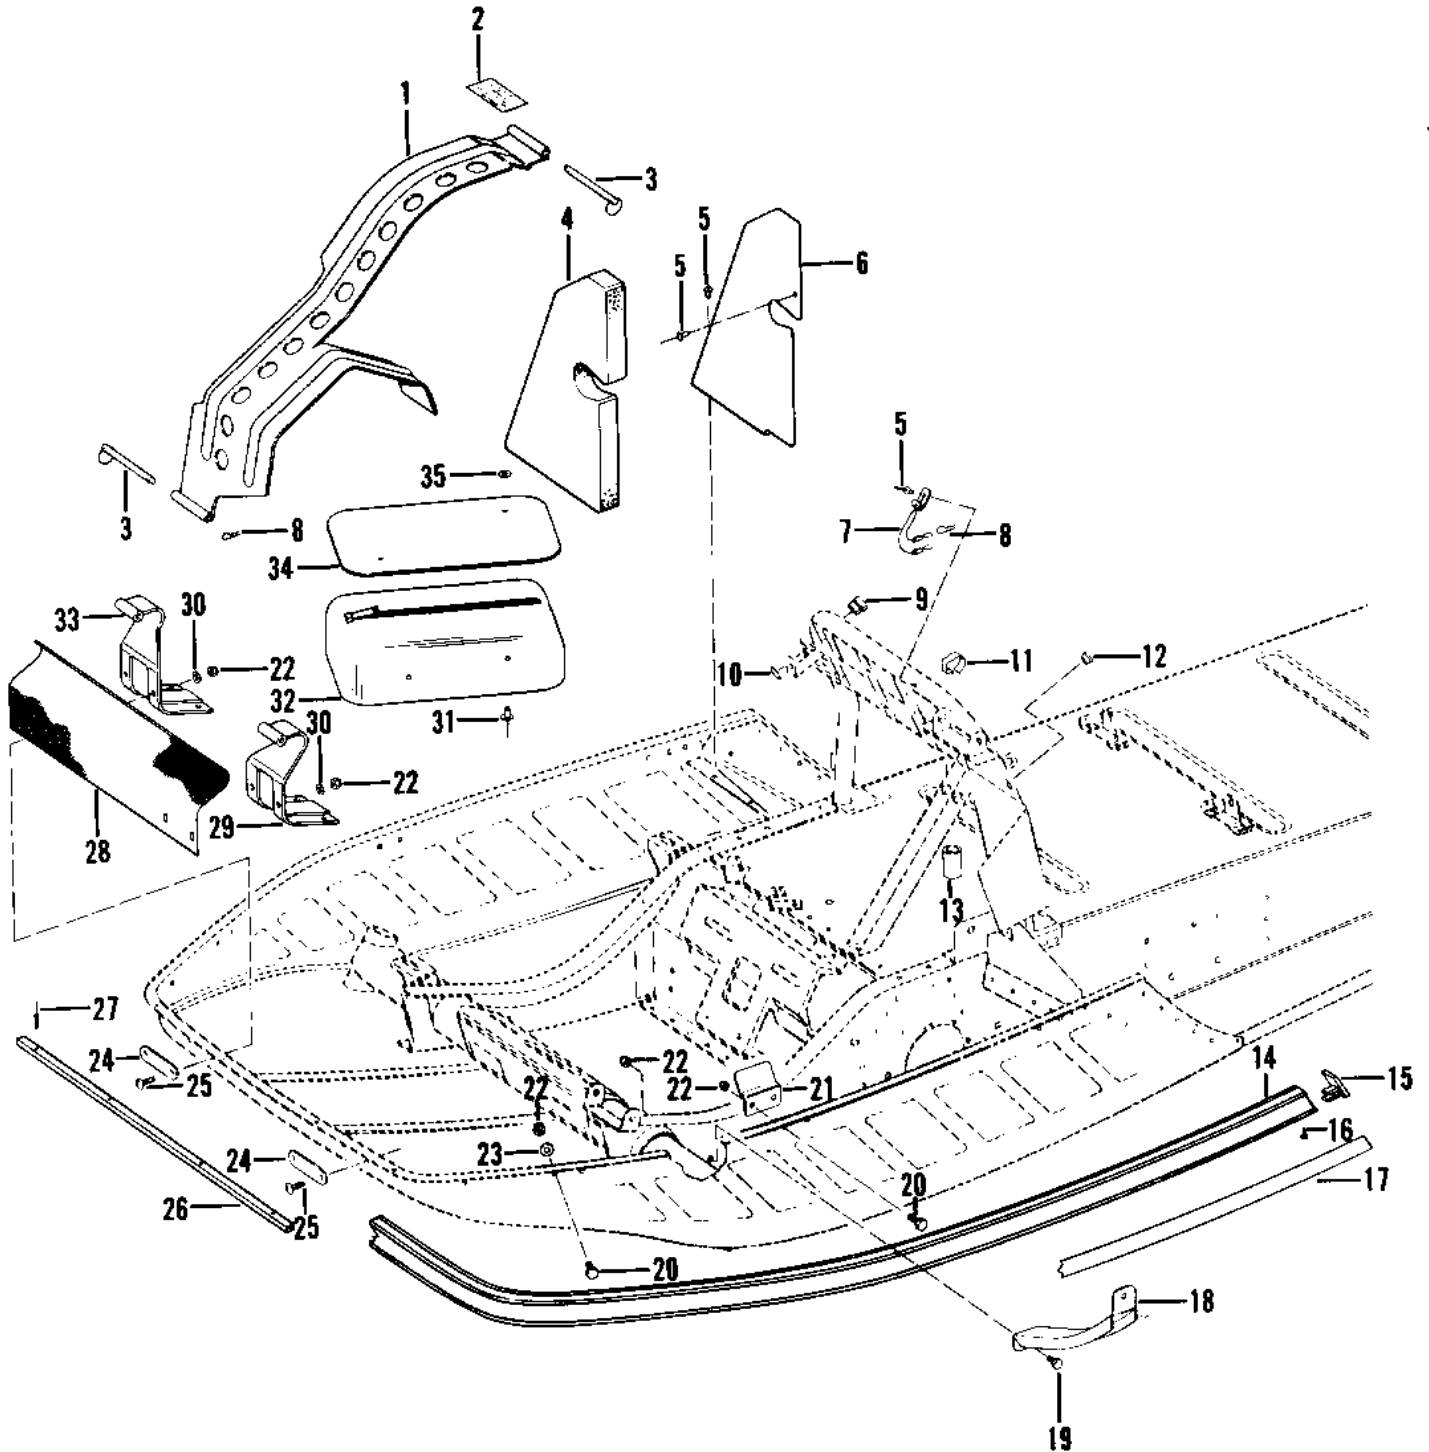

1978 Drifter 340 PARTS DIAGRAM

CHASSIS (1 OF 3)

- Re
- Ne
- 1
- 2
- 3
- 4
- 5
- 6
- 7
- 8
- 9
- 10
- 11
- 12
- 13
- 14
- 15
- 16
- 17
- 18
- 19
- 20
- 21
- 22
- 23
- 24
- 25
- 26
- 27
- 28
- 29
- 30
- 31
- 32
- 33
- 34
- 35

1978 Drifter 340 PARTS LIST

CHASSIS (1 OF 3)

ITEM NAME	PART NUMBER	QUANTITY
GUARD-COMP-CONVERTER (Ref # 1)	39056-3503	1
LABEL-WARN-GUARD (Ref # 2)	56040-3501	1
PIN (Ref # 3)	130183	1
PAD-SOUND (Ref # 4)	121365	1
RIVET (Ref # 5)	534YW0604	1
BRACKET-PAD (Ref # 6)	121352	1
RETAINER-CABLE (Ref # 7)	130175	1
PIN-HAIR (Ref # 8)	39092-3503	1
BUSHING-ROPE-RETAINER (Ref # 9)	020269	1
RING-CLIP (Ref # 10)	916797	1
CLAMP-WIRE (Ref # 11)	92037-3508	1
BUSHING-CABLE (Ref # 12)	917016	1
PAD-LOCATOR (Ref # 13)	100739	1
KIT-FRONT BUMPER (Ref # 14)	99970-3545	1
CAP-FRONT BUMPER (Ref # 15)	39031-3503	1
SCREW (Ref # 16)	92009-3543	1
PATTERN-BUMPER (Ref # 17)	56027-3533	1
BRACE-NOSE PAN (Ref # 18)	35009-3509	1
BOLT (Ref # 19)	118BA0808	1
BOLT (Ref # 20)	118BA0812	2
GUIDE-HOOD (Ref # 21)	100773	1
NUT (Ref # 22)	351BA0800	2
REINFORCE-HINGE (Ref # 24)	35034-3521	1
SCREW (Ref # 25)	244DA0812	1
TRIM-25FT ROLL (Ref # 26)	53044-3506	3
RIVET (Ref # 27)	534WW0404	2
PANEL-VENT (Ref # 28)	39090-3505	1
HINGE-LOWER LH (Ref # 29)	53009-3517	1
WASHER (Ref # 30)	412EA0800	2

1978 Drifter 340 PARTS LIST

CHASSIS (1 OF 3)

ITEM NAME	PART NUMBER	QUANTITY
BRACKET-FUEL PUMP (Ref # 68)	100800	1
RIVET (Ref # 69)	92039-3508	1
BRACKET-CHASSIS-SEAT (Ref # 70)	140363	1
FOOTREST-LH (Ref # 71)	100805	1
FRAME-FRONT (Ref # 72)	100822	1