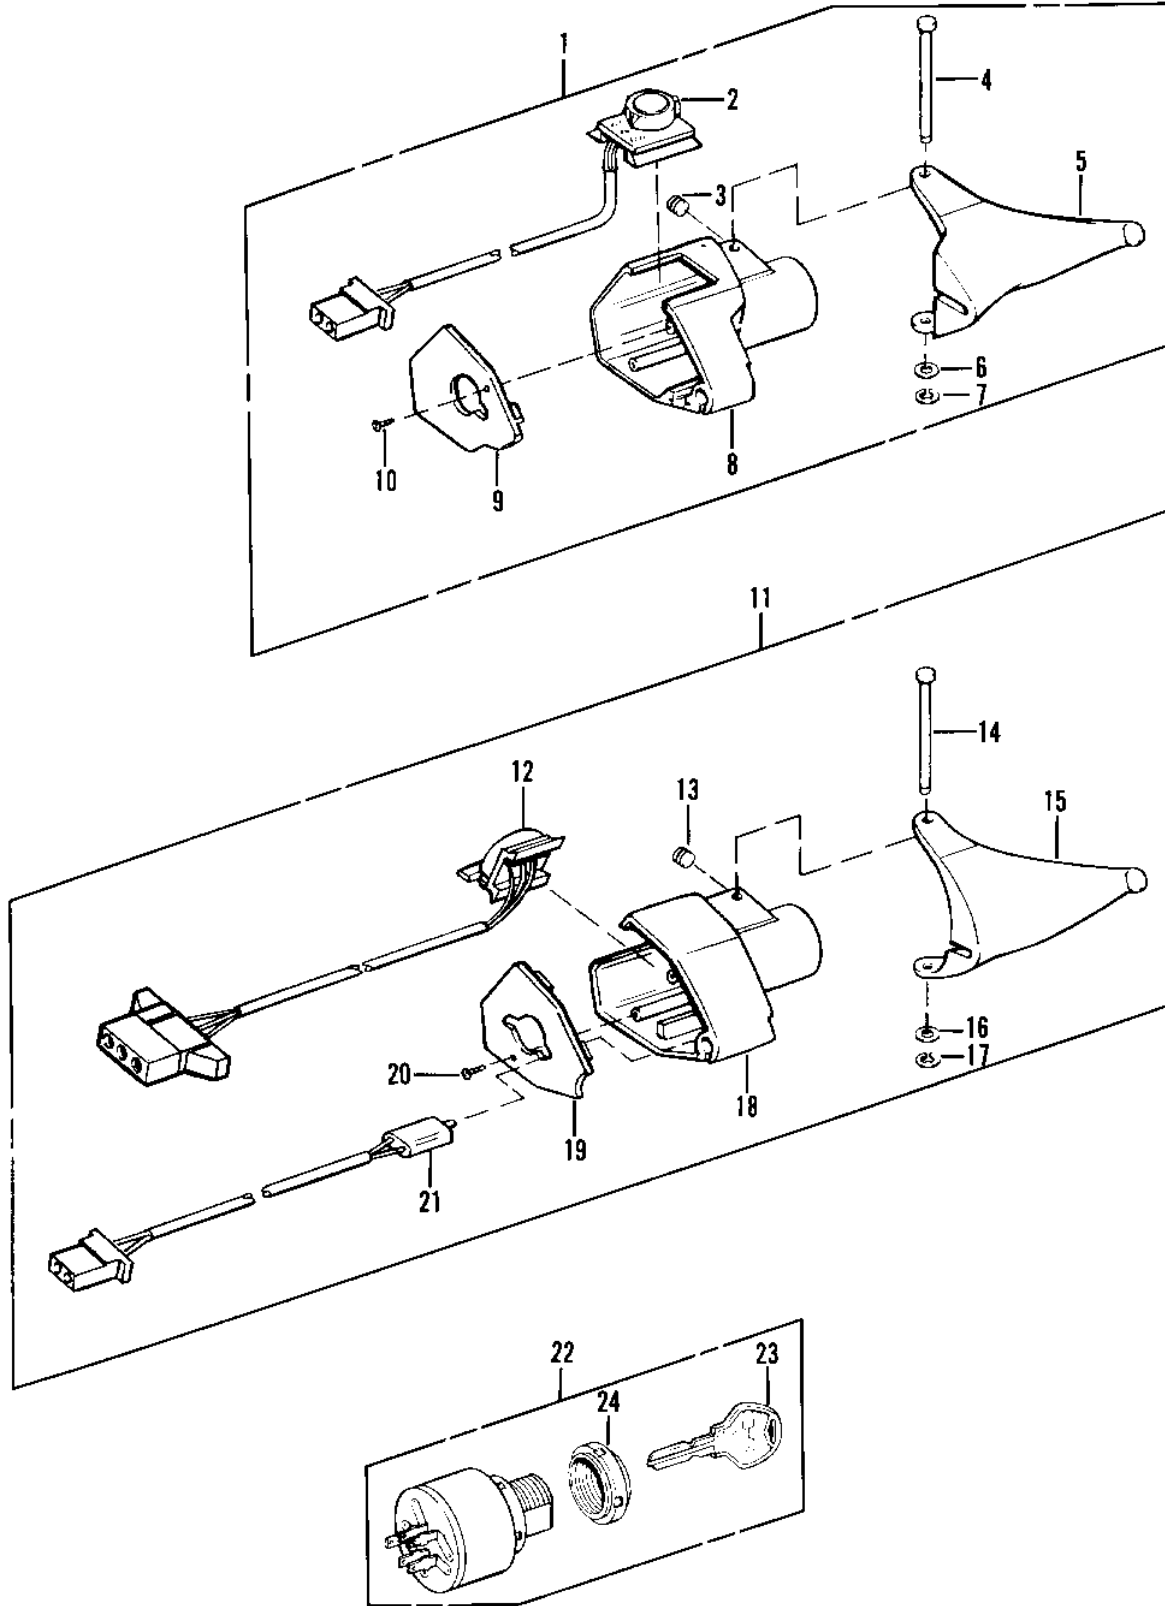

1978 Drifter 340 PARTS DIAGRAM

CONTROLS & SWITCHES

1978 Drifter 340 PARTS LIST

CONTROLS & SWITCHES

ITEM NAME	PART NUMBER	QUANTITY
LEVER-ASSY-THROTTLE (Ref # 1)	39074-3505	1
.SWITCH-EMERG STOP (Ref # 2)	27010-3504	1
.SCREW (Ref # 3)	92009-3520	2
.PIN-BRAKE LEVER (Ref # 4)	92043-3526	2
.LEVER-THROTTLE (Ref # 5)	39075-3506	1
.WASHER (Ref # 6)	92022-3517	2
.RING-SNAP (Ref # 7)	92033-3505	2
.CASE-THROTTLE (Ref # 8)	32099-3502	1
.PLATE-THROTTLE CASE (Ref # 9)	13169-3510	1
.SCREW (Ref # 10)	92009-3524	2
LEVER-BRAKE (Ref # 11)	090664	1
.SWITCH-DIMMER (Ref # 12)	27010-3501	1
.LEVER-BRAKE (Ref # 15)	43001-3501	1
.CASE-BRAKE (Ref # 18)	32099-3501	1
.PLATE-BRAKE CASE (Ref # 19)	13169-3509	1
.SWITCH-BRAKE LIGHT (Ref # 21)	27010-3502	1
SWITCH-ASSY-KEY (Ref # 22)	27005-3501	1
..KEY SET #20 SET OF 2 (Ref # 22)	27008-3501	1
..KEY SET #21 SET OF 2 (Ref # 22)	27008-3502	1
..KEY SET #22 SET OF 2 (Ref # 22)	27008-3503	1
..KEY SET #23 SET OF 2 (Ref # 22)	27008-3504	1
..KEY SET #24 SET OF 2 (Ref # 22)	27008-3505	1
..KEY SET #25 SET OF 2 (Ref # 22)	27008-3506	1
..KEY SET #26 SET OF 2 (Ref # 22)	27008-3507	1
..KEY SET #27 SET OF 2 (Ref # 22)	27008-3508	1
..KEY SET #28 SET OF 2 (Ref # 22)	27008-3509	1
..KEY SET #29 SET OF 2 (Ref # 22)	27008-3510	1
..KEY SET #30 SET OF 2 (Ref # 22)	27008-3511	1
..KEY SET #31 SET OF 2 (Ref # 22)	27008-3512	1

1978 Drifter 340 PARTS LIST

CONTROLS & SWITCHES

ITEM NAME	PART NUMBER	QUANTITY
.NUT (Ref # 24)	92015-3509	1