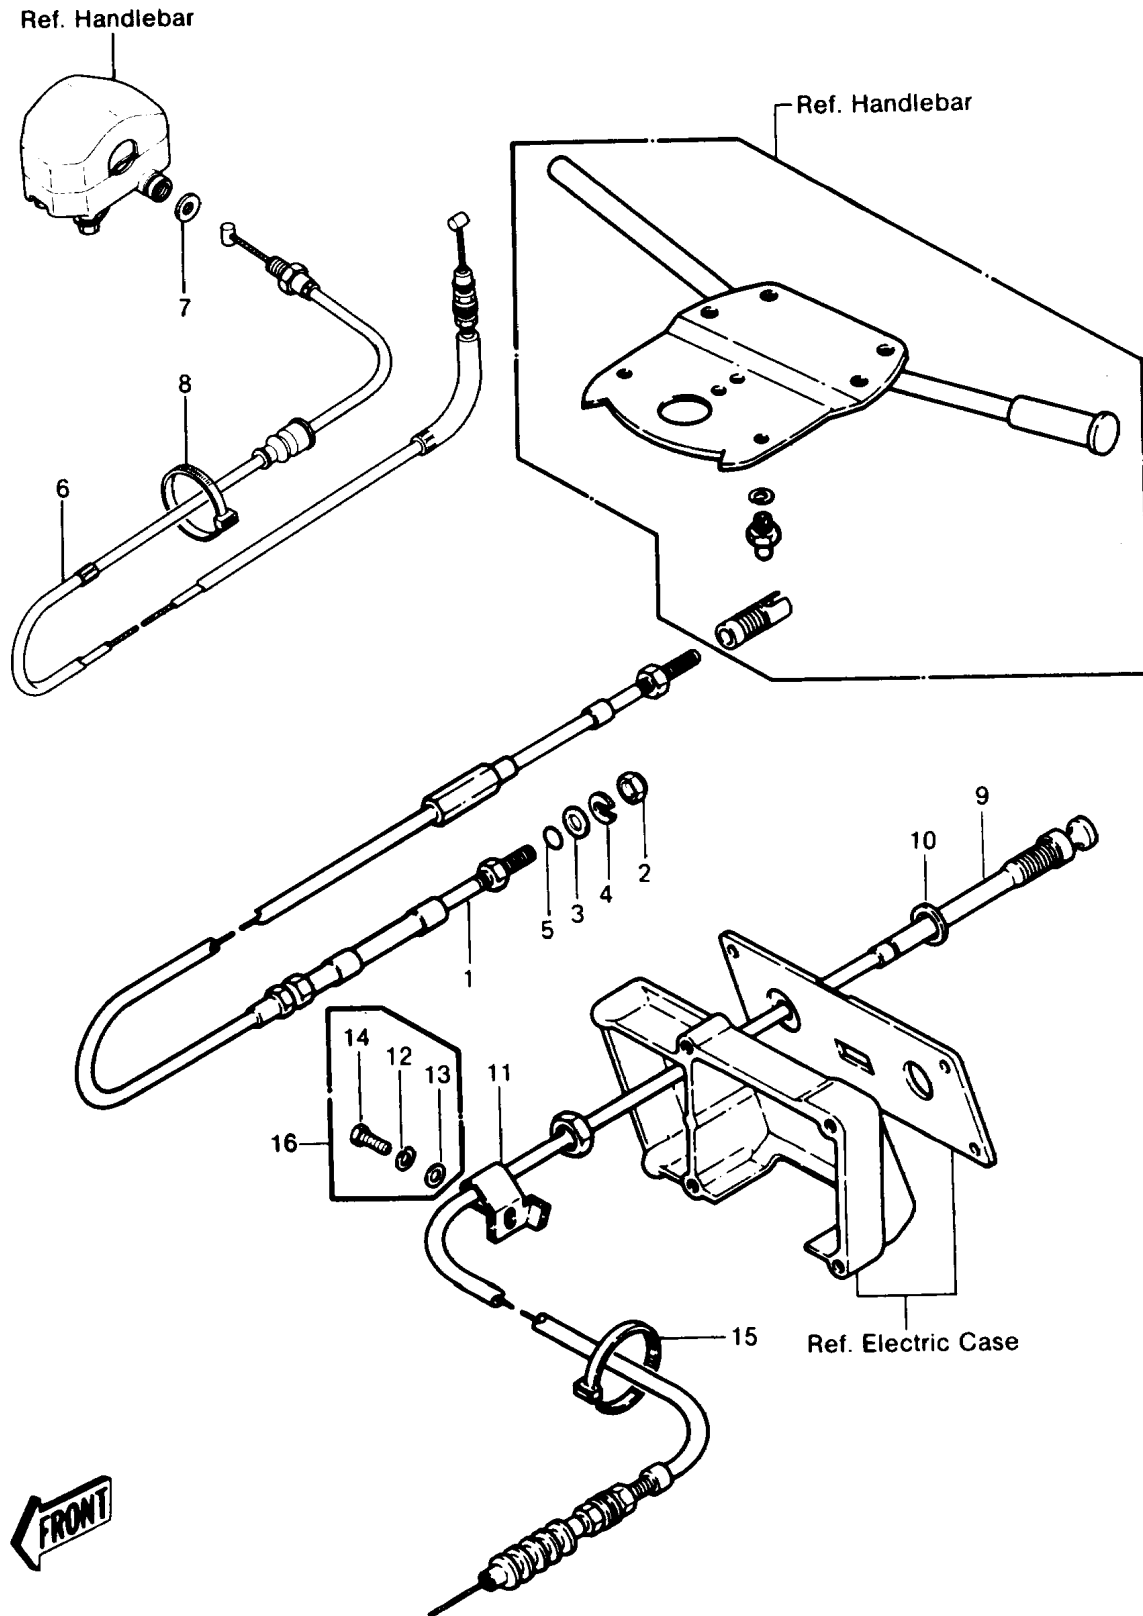

1987 JET SKI® JS440 PARTS DIAGRAM

CABLES

1987 JET SKI® JS440 PARTS LIST

CABLES

ITEM NAME	PART NUMBER	QUANTITY
GASKET (Ref # 10)	92065-538	1
CLAMP,CHOKE CABLE (Ref # 11)	92037-544	1
WASHER-SPRING,6MM (Ref # 12)	461S0600	1
WASHER-PLAIN,6MM (Ref # 13)	411S0600	1
BOLT,6X12 (Ref # 14)	110R0612	1
BAND,L=123 (Ref # 15)	92072-030	2
CABLE-STRG (Ref # 1)	59406-3001	1
NUT,20MM (Ref # 2)	92015-526	1
WASHER (Ref # 3)	92022-535	1
RING-SNAP (Ref # 4)	92036-501	1
O RING,11MM (Ref # 5)	670B2011	1
CABLE-THROTTLE (Ref # 6)	54012-3707	1
W-PLAIN-S,10MM (Ref # 7)	410S1000	1
CABLE-CHOKE (Ref # 9)	59401-3001	1