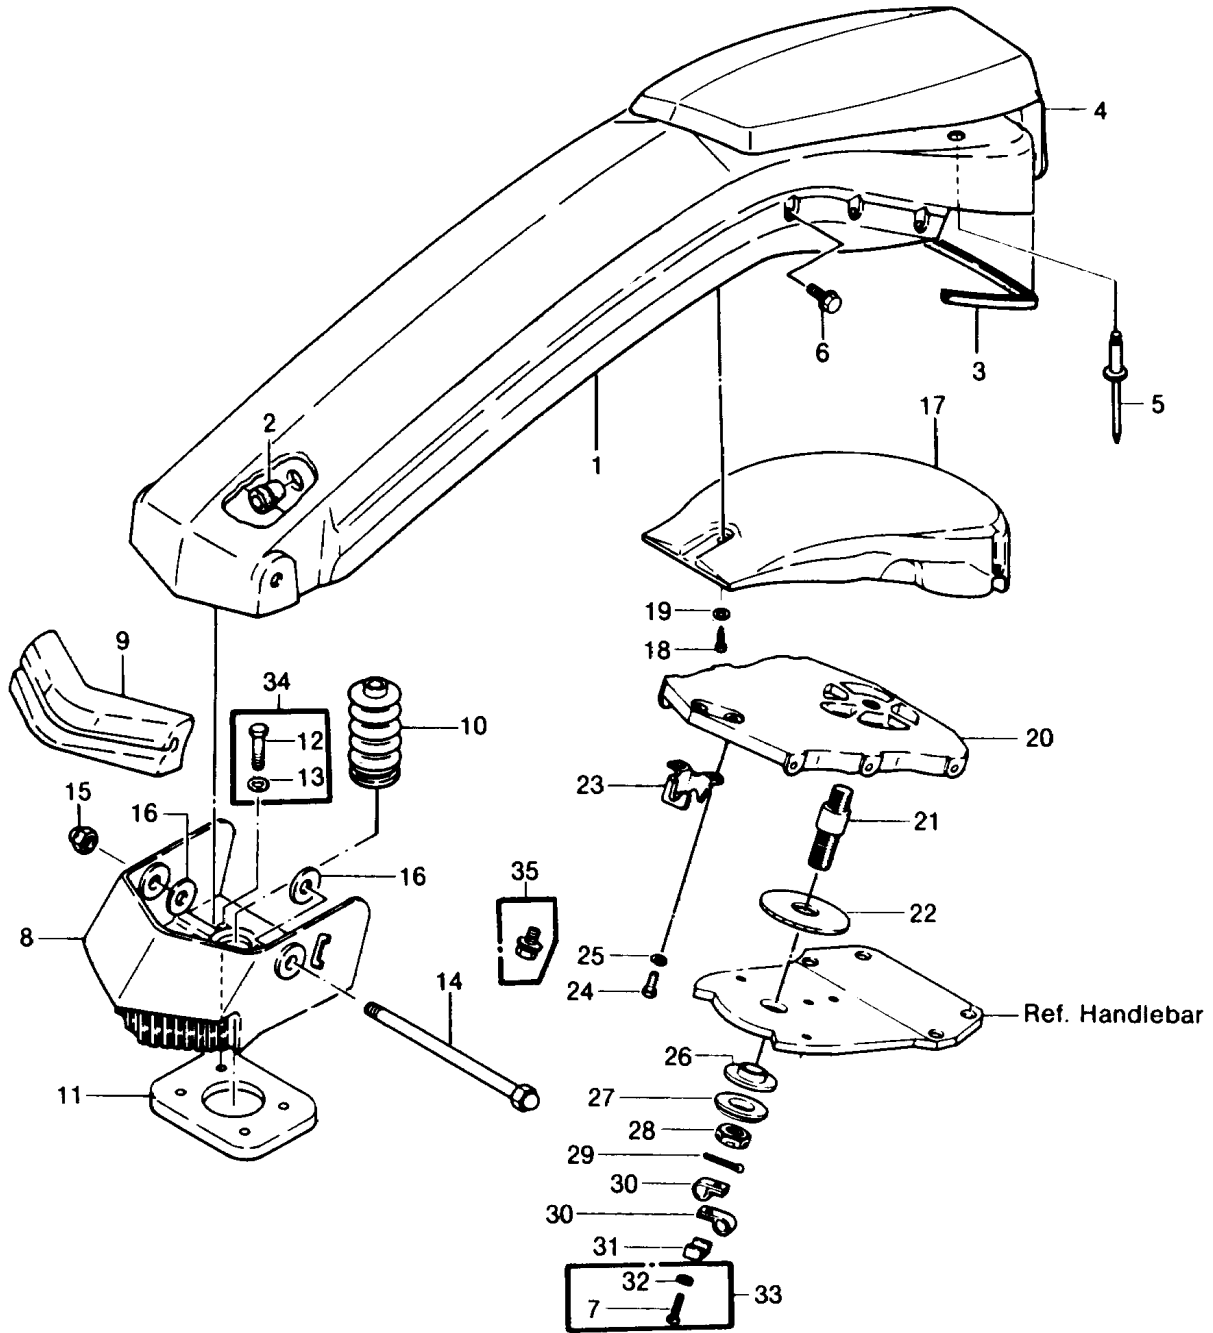

1987 JET SKI® JS440 PARTS DIAGRAM

Handle Pole/Switchs

1987 JET SKI® JS440 PARTS LIST

Handle Pole/Switches

ITEM NAME	PART NUMBER	QUANTITY
CAP. (Ref # 10)	59176-514	1
BRACKET,PLATE,HANDLE (Ref # 11)	59086-538	1
BOLT,8X30 (Ref # 12)	92001-3702	1
WASHER-PLAIN,8MM (Ref # 13)	411S0800	1
BOLT,14X183 (Ref # 14)	92001-3018	1
NUT,14MM (Ref # 15)	92015-507	1
WASHER,15X36X4.5 (Ref # 16)	92022-3024	1
FLOAT (Ref # 17)	16031-506	1
SCREW (Ref # 18)	92011-562	1
WASHER (Ref # 19)	92022-563	1
BRACKET,SUPPORT (Ref # 20)	11034-3010	1
STUD (Ref # 21)	92004-3701	1
BUSHING (Ref # 22)	92028-512	1
HOLDER-CABLE (Ref # 23)	14044-3001	1
BOLT,6X12 (Ref # 24)	110R0612	1
WASHER-SPRING,6MM (Ref # 25)	461S0600	1
BUSHING (Ref # 26)	92028-513	1
WASHER (Ref # 27)	92022-571	1
NUT,CASTLE,18MM (Ref # 28)	92015-3006	1
PIN-COTTER,4X40 (Ref # 29)	550S4040	1
CLAMP,LEAD WIRE (Ref # 30)	92037-3007	1
WASHER,CLAMP (Ref # 31)	92022-3014	1
WASHER-SPRING,5MM (Ref # 32)	461S0500	1
POLE-HANDLE,JET WHITE (Ref # 1)	59166-3002-8C	1
GROMMET (Ref # 2)	92071-530	1
GROMMET (Ref # 3)	92071-534	1
PAD-HANDLE,POLE (Ref # 4)	39087-3701	1
RIVET (Ref # 5)	92039-3712	1
BOLT,6X16 (Ref # 6)	92002-3728	1

1987 JET SKI® JS440 PARTS LIST

Handle Pole/Switchs

ITEM NAME	PART NUMBER	QUANTITY
SCREW-PAN-CROS (Ref # 7)	220R0516	1
BRACKET-HANDLE POLE, JET WHITE (Ref # 8)	39021-3701-8C	1
DAMPER (Ref # 9)	92075-519	1