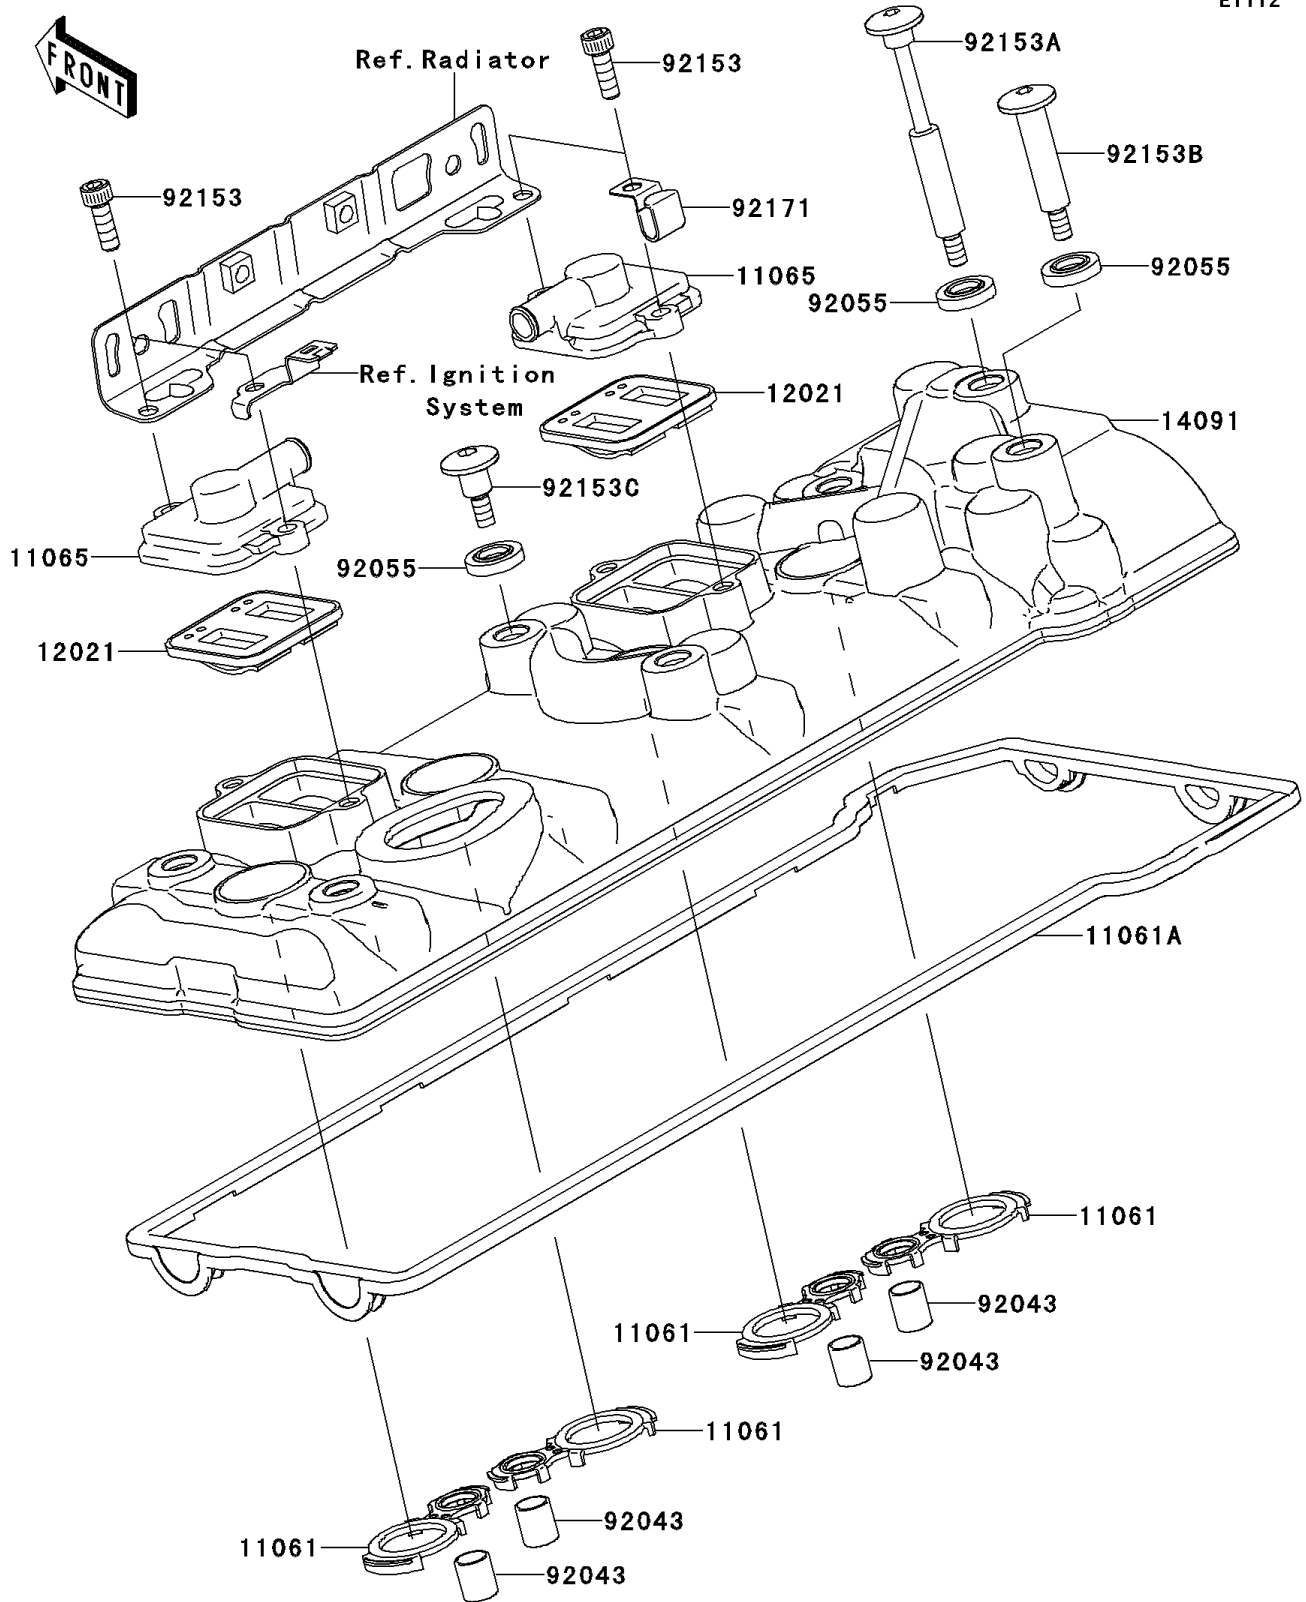

2008 Concoors™ 14 PARTS DIAGRAM

Cylinder Head Cover

E1112

2008 Concours™ 14 PARTS LIST

Cylinder Head Cover

ITEM NAME	PART NUMBER	QUANTITY
GASKET,HEAD HOLE (Ref # 11061)	11061-0196	1
GASKET,HEAD COVER (Ref # 11061A)	11061-0263	1
CAP (Ref # 11065)	11065-1247	1
VALVE-ASSY-REED (Ref # 12021)	12021-1130	1
COVER,HEAD (Ref # 14091)	14091-0634	1
PIN,10.1X12X14 (Ref # 92043)	92043-4009	1
RING-O (Ref # 92055)	92055-0143	1
BOLT,SOCKET,6X18 (Ref # 92153)	92153-1559	1
BOLT,SOCKET,6X90 (Ref # 92153A)	92153-1715	1
BOLT,SOCKET,6X50.8 (Ref # 92153B)	92153-1753	1
BOLT,SOCKET,6X22.5 (Ref # 92153C)	92153-1779	1
CLAMP (Ref # 92171)	92171-0766	1